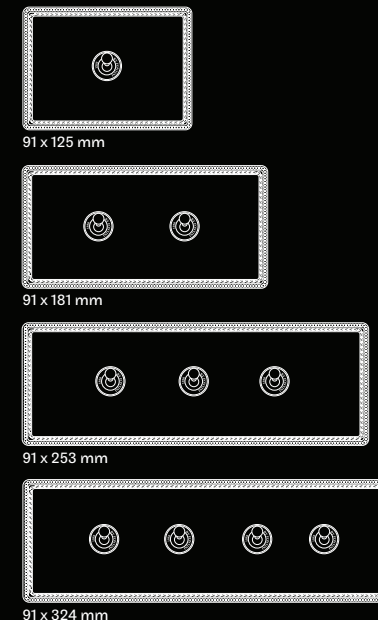

ELECTRICAL MECHANISMS

- Two-pole-switch.
- Two-way-switch.
- Double two-way-switch.
- Crossing switch.
- Double crossing switch.
- Pushbutton.
- Double pushbutton.
- Toggle pushbutton.
- Double rocking pushbutton.
- Electric blinds mechanism.
- Double mechanism crossing & two-way switches.
- Electronical dimmer 500w toggle switch.
- Electronical dimmer 900w toggle switch.
- Blind cover.
- Cable outlet cover.
- Dimmer potentiometer 400w.
- Double dimmer potentiometer 400w.

1950 series is available for universal or british flush mounted boxes. Please once you place the order indicate us the kind of boxes where mechanisms will be installed.

UNIVERSAL BOX PLATES SIZES

BRITISH STANDARD PLATES SIZES