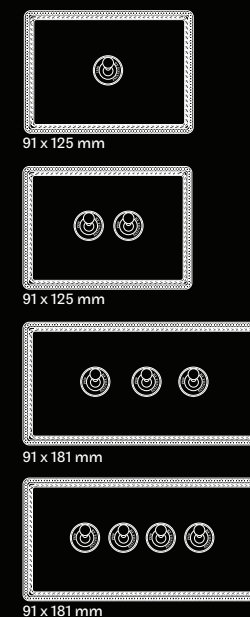

SOCKETS

- Double telephone socket.
- Double RJ45 socket.
- RJ45 telephone socket.
- Final tv socket.
- Single tv socket.
- Intermediate A tv socket.
- Intermediate B tv socket.

ELECTRICAL BOXES COMPATIBILITY

1950 series is available for universal or british flush mounted boxes. Please once you place the order indicate us the kind of boxes where mechanisms will be installed.

UNIVERSAL BOX PLATES SIZES

BRITISH STANDARD PLATES SIZES