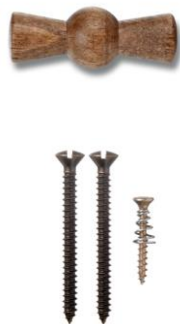

GARBY
COLONIAL
COLLECTION

Customer has to order 3 spare parts:

1-Mechanism (f.e.: two way switch) & porcelain case (black or white)

2-Knob (wood or porcelain) & screws

3- Bases or frames

1- Mechanism & porcelain case