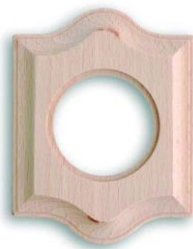

beech white lacquered

CLASSICA (available in 1, 2, 3 and 4 elements)

Sapelly

Beech without varnish

Sapelly

Beech without varnish

CARRÉ (available in 1, 2, 3 and 4 elements)

6- Discontinued wood frames for Venezia Collection