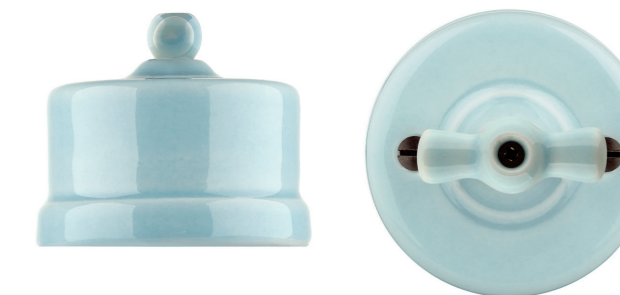

SPECIAL
EDITION

GARBY
20 YEARS

COTON