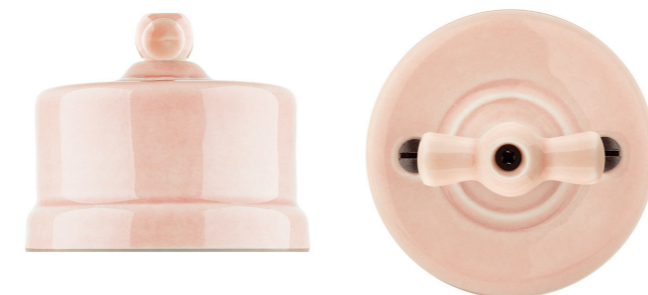

SPECIAL
EDITION

GARBY
20 YEARS

CAMILLE