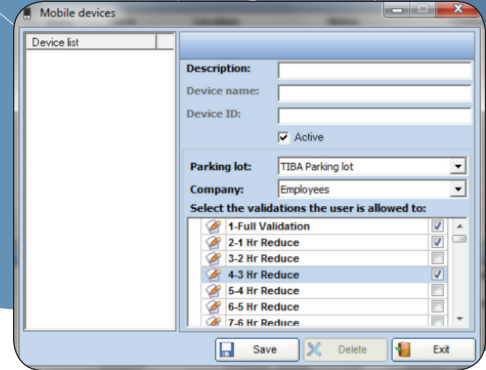

iValidation WEB VALIDATION SYSTEM

Mobile Validation is the newest and simplest solution in the parking industry, and TIBA's SmartPark Management Software makes it even simpler. Introducing iValidation, the newest addition to our wide range of smart validation solutions, where your smartphone becomes a validation unit.

Using an app, the user simply snaps a picture of the customer's ticket and a list of validation options display. Upon selection, the correct validation is applied to the ticket in real-time, and all TIBA PARCS system devices will recognize the validation, calculate the new parking fee and update the ticket balance accordingly. iValidation connects to your existing SmartPark installation and runs simultaneously with other SmartPark modules.