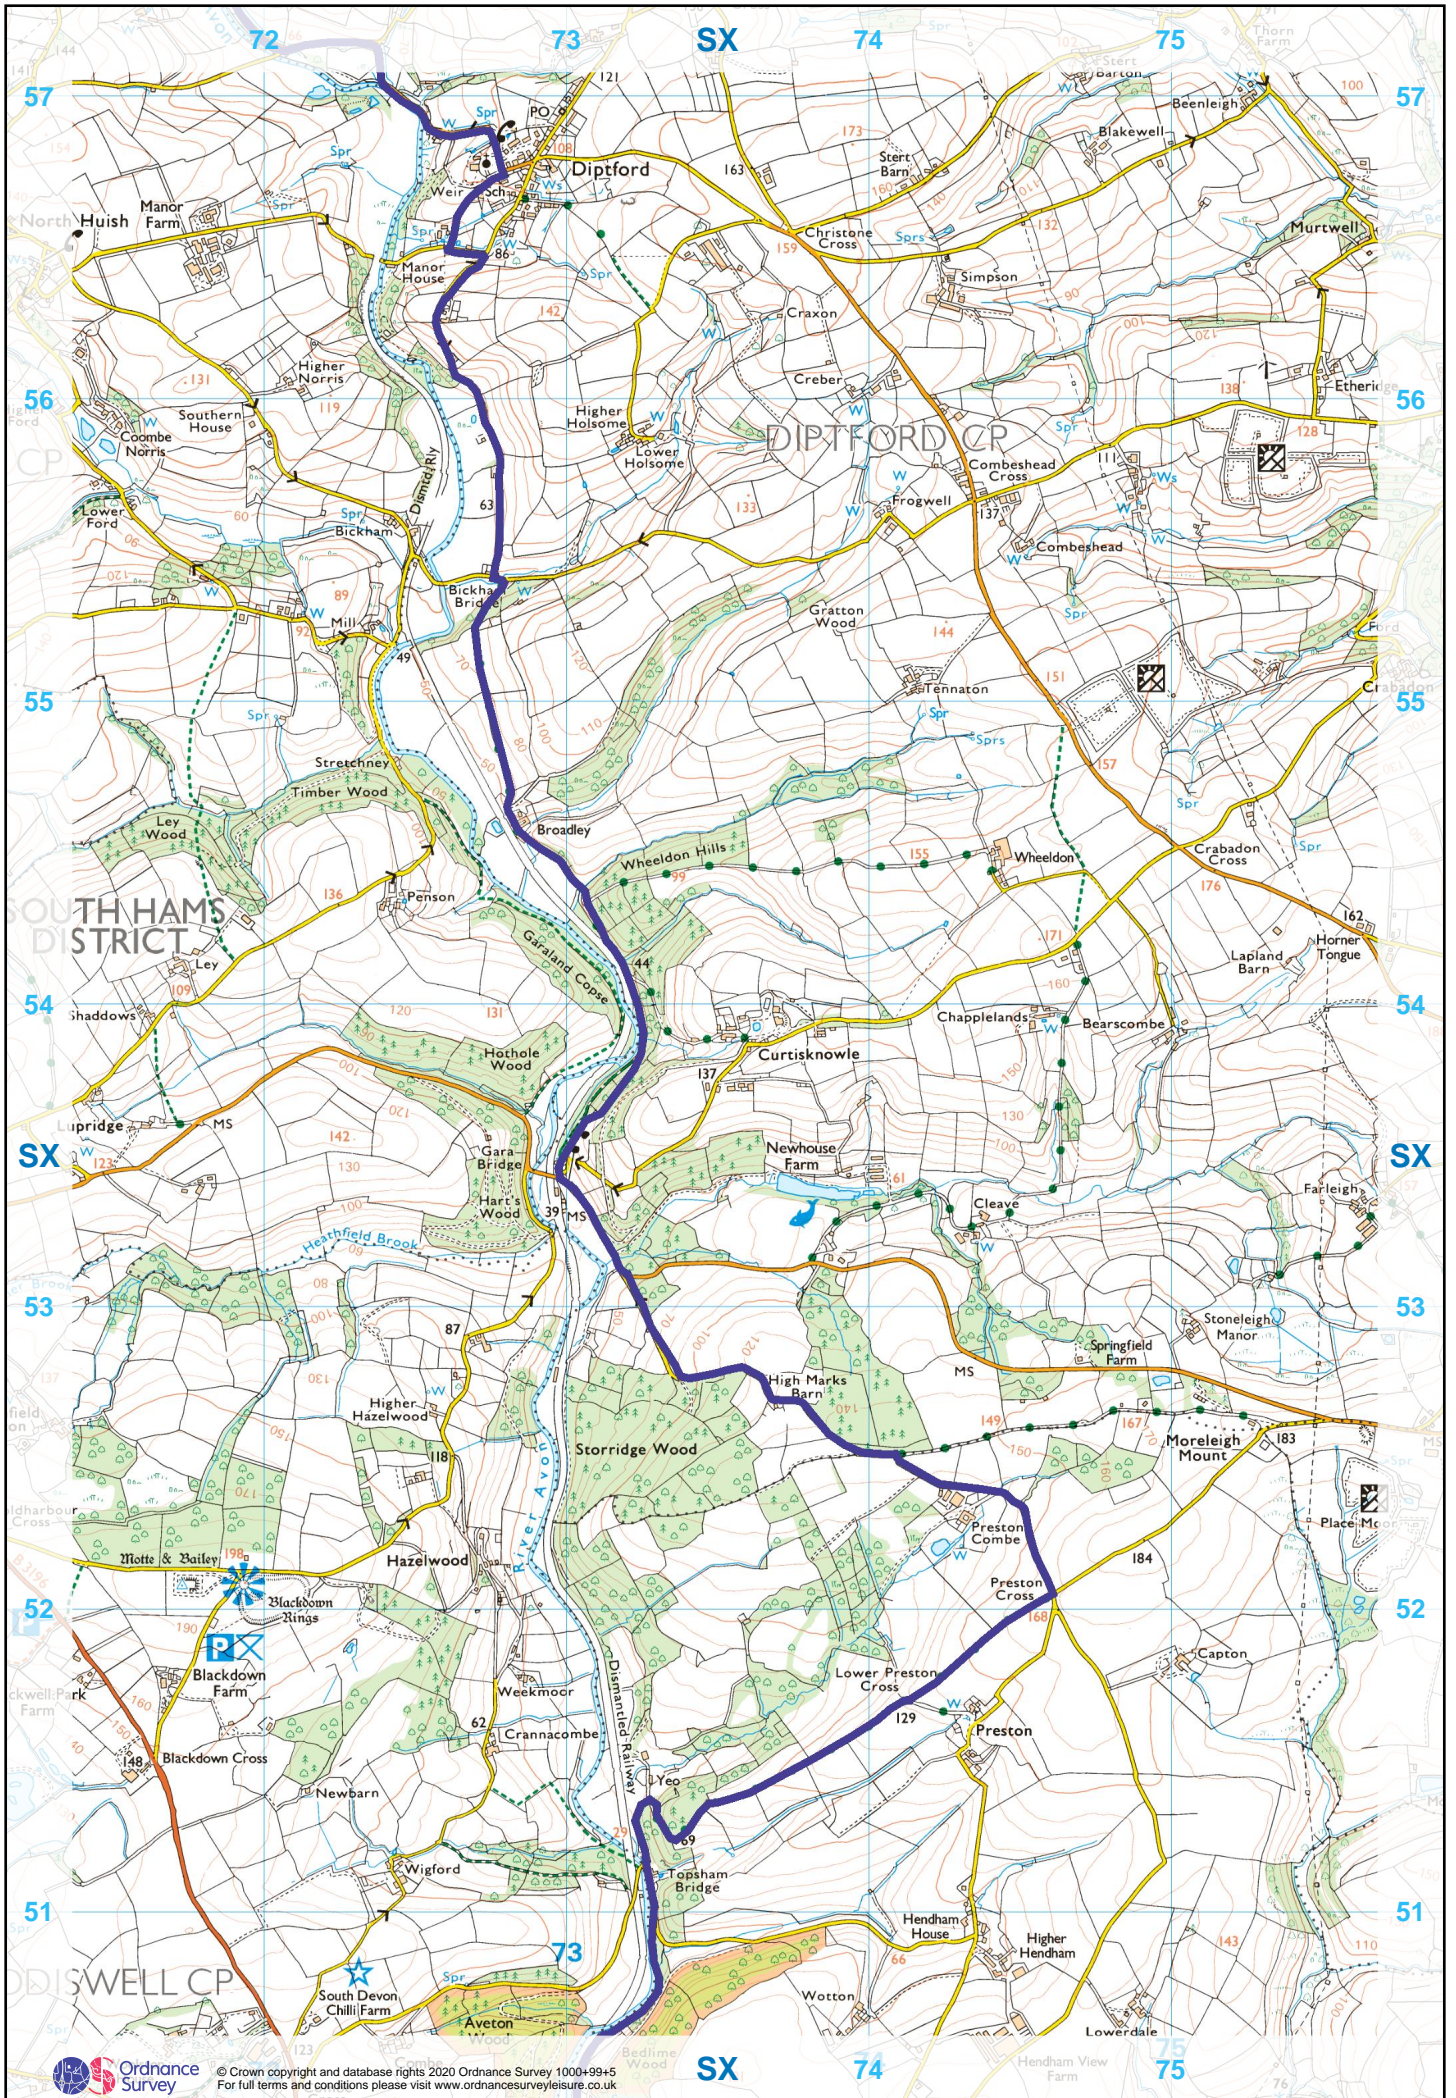

PRIMROSE TRAIL WALK

© Crown copyright and database rights 2020 Ordnance Survey 100049945
For full terms and conditions please visit www.ordnancesurvey.co.uk