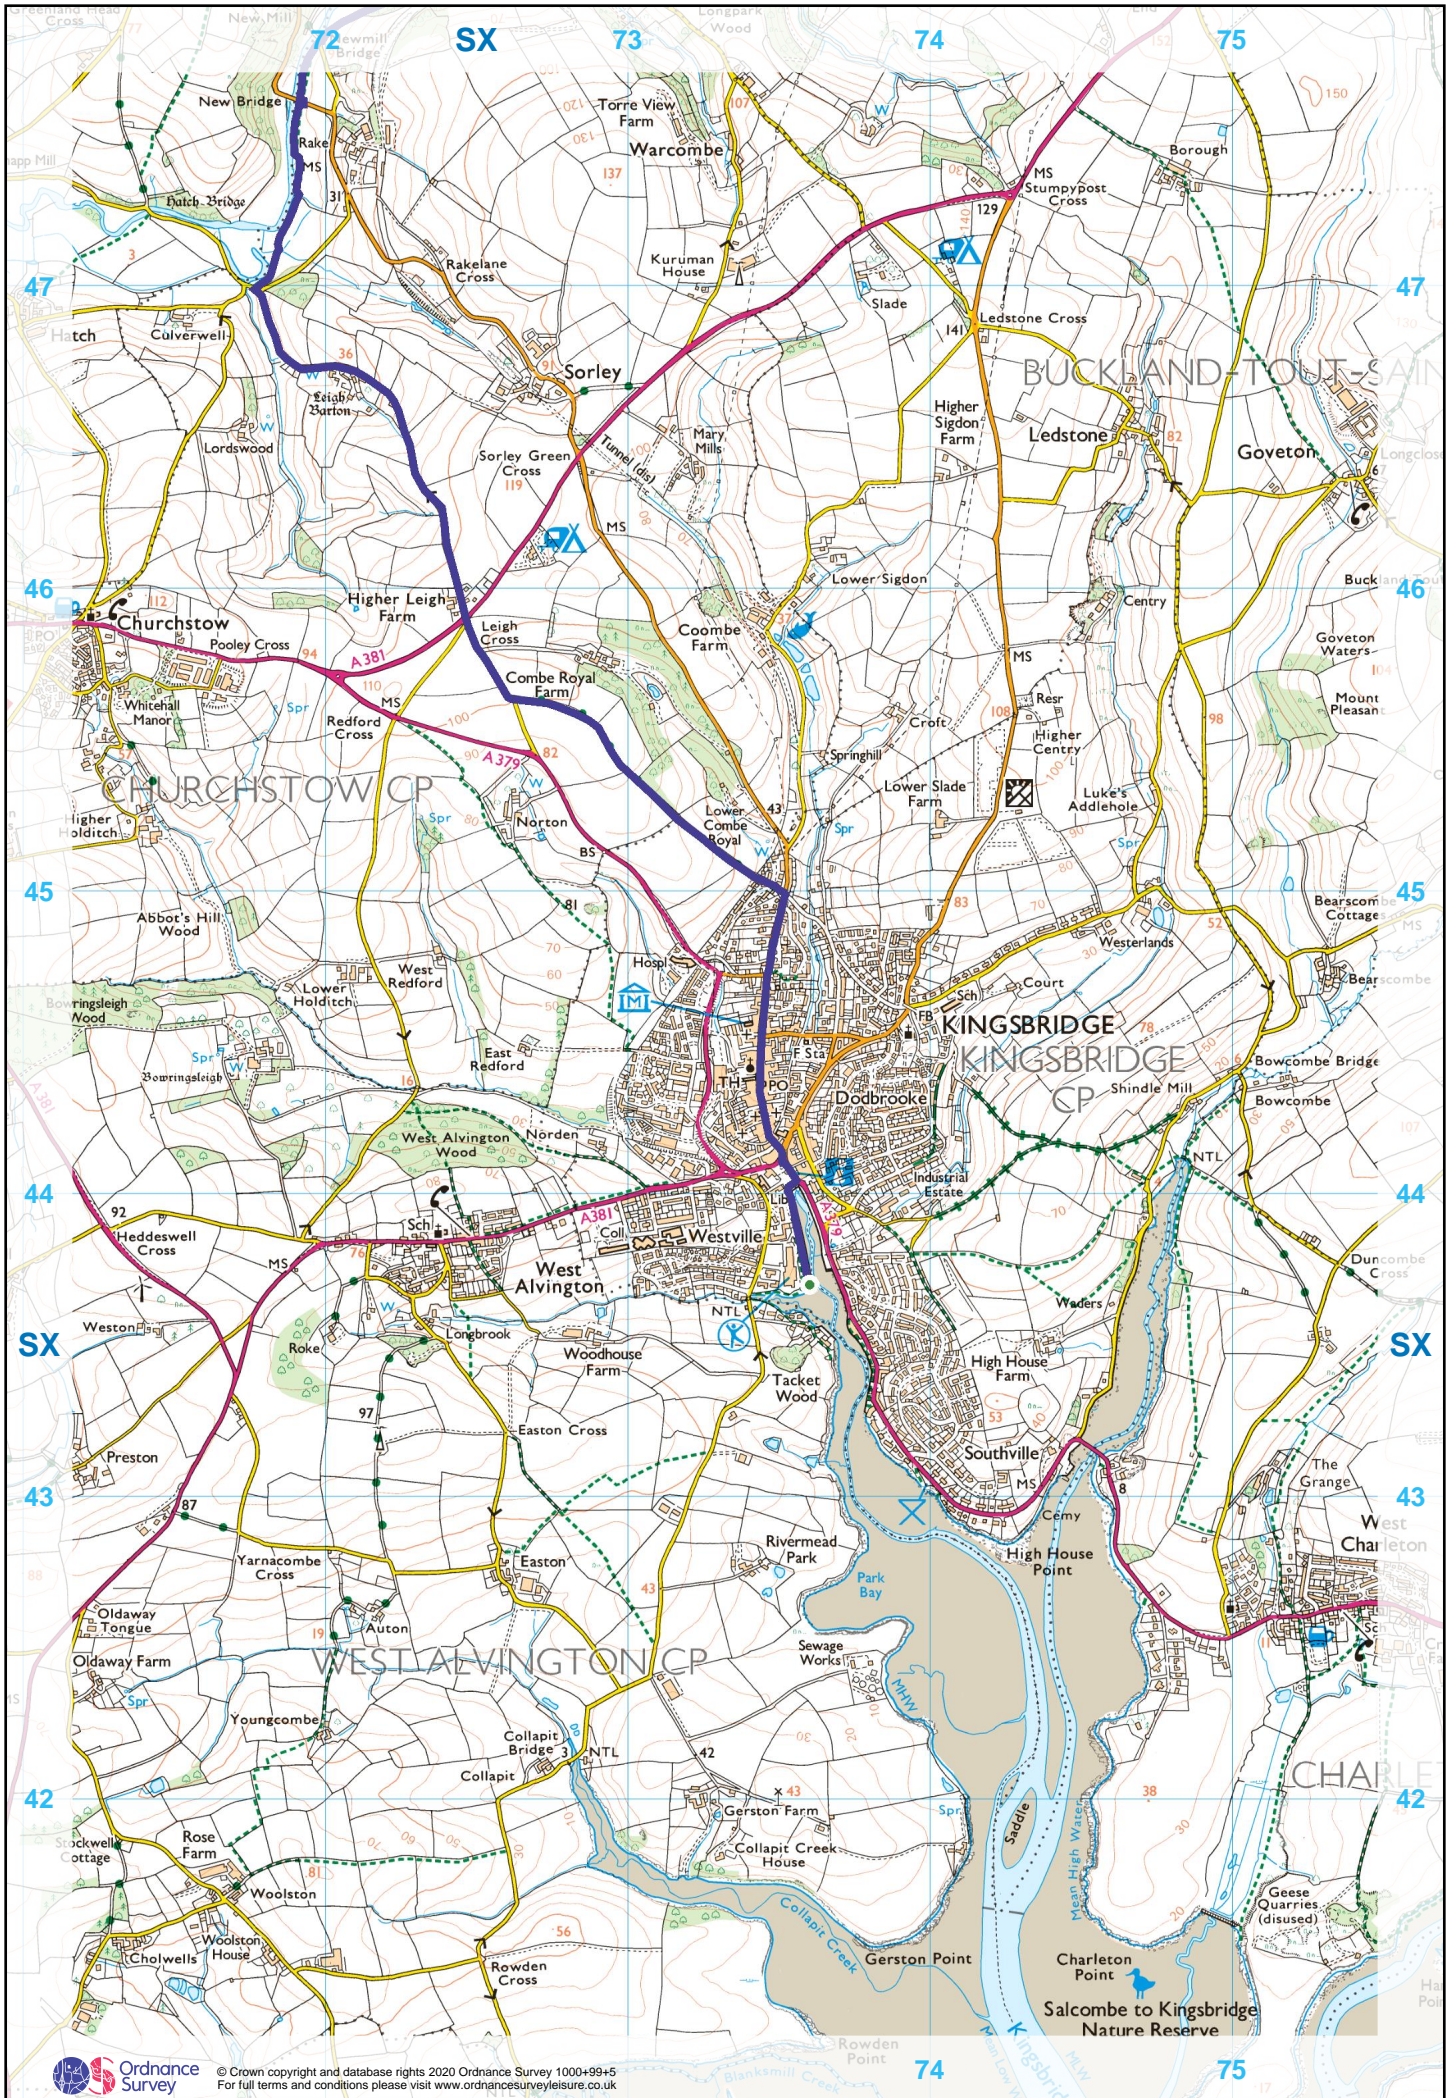

PRIMROSE TRAIL WALK

© Crown copyright and database rights 2020 Ordnance Survey 1000+99+5
For full terms and conditions please visit www.ordnancesurvey.co.uk