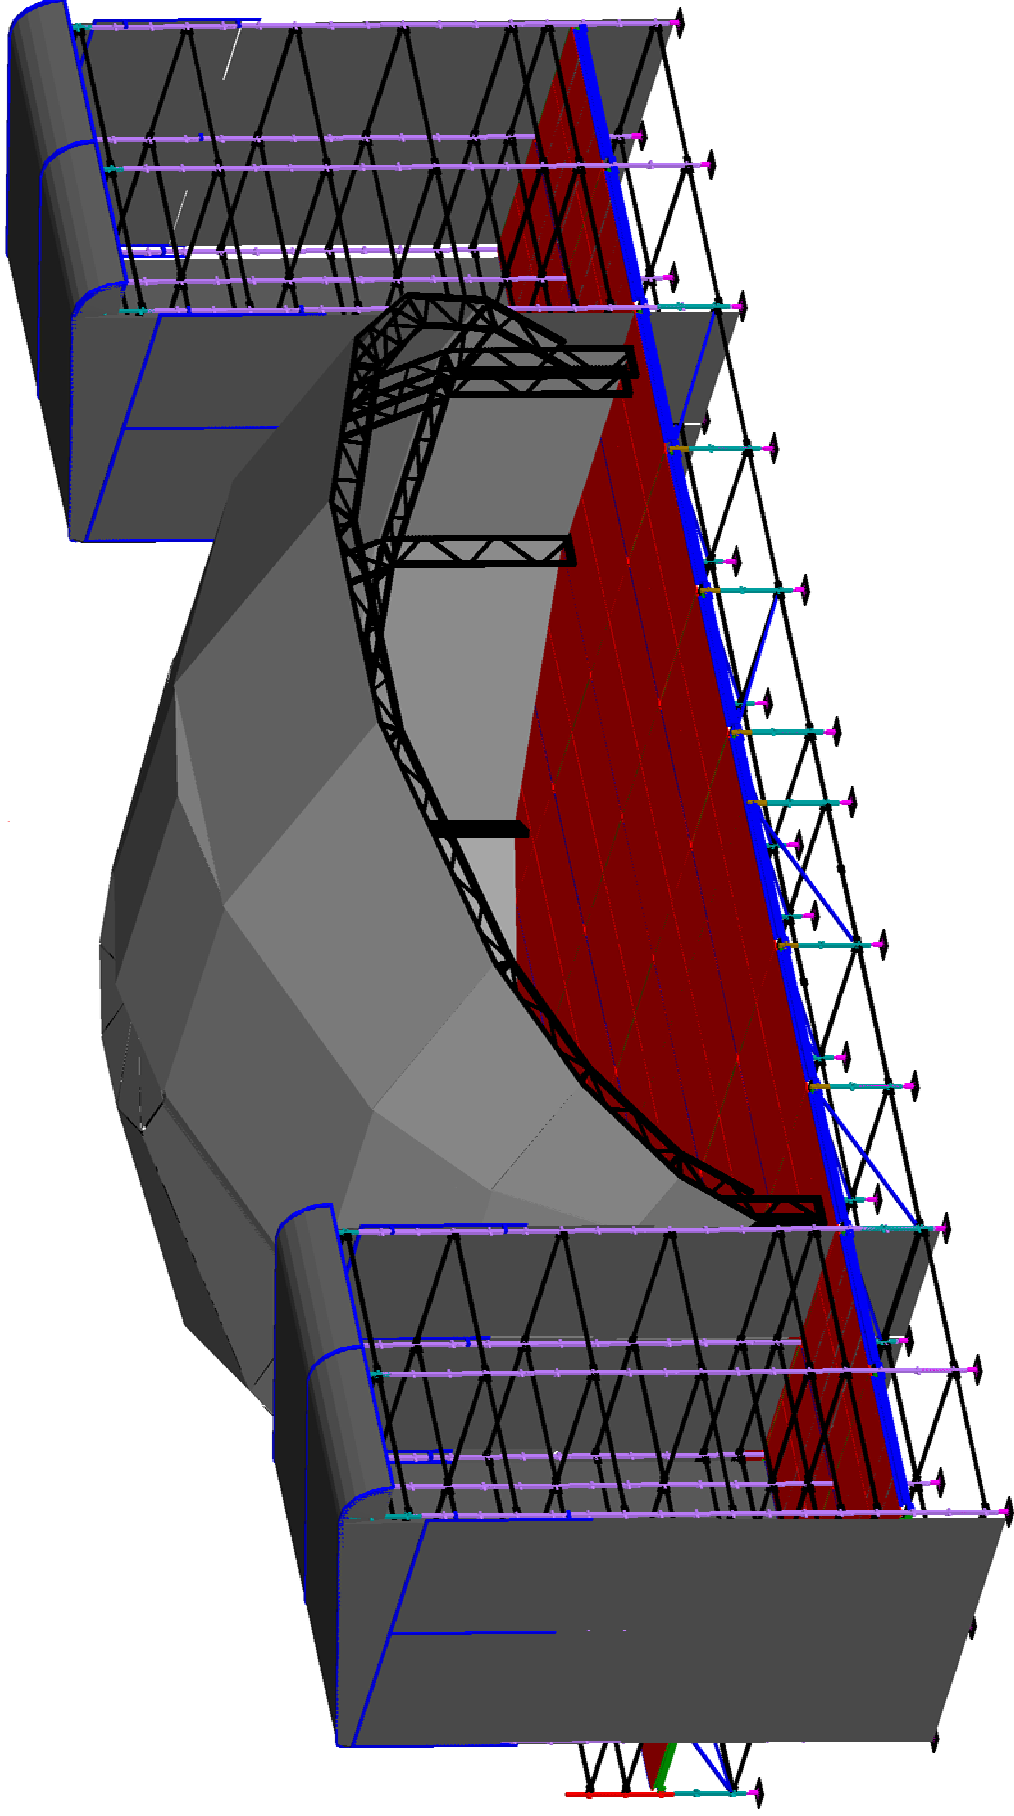

15m Orbit Stage Roof  
1 Bay with Stacked  
PA Wings

**trust events ltd**  
Whitnell House Farm, Binegar, Somerset, BA3 4UJ  
Tel: +44 01749 841 720 Fax: 01749 841 721

NOT FOR CONSTRUCTION

Notes:

This drawing is copyright and is issued on condition it is not copied or disclosed to any third party without the written consent of Trust Events Ltd.

15m Orbit Stage Roof  
1 Bay with Stacked  
PA Wings.

### Plan View

15m Orbit Stage Roof  
Cant + 1 x 3.6m bay + D-end  
15.6m Wide x 12.0m Deep Stage @ 1.5m High

Client:

Site:

Drawn By: Phil Bess

Drawing No: 11/1502/004

Date: 30.06.11

ABLE design & draughting  
Tel: 0117 907 8854 Mob: 07889 856 679