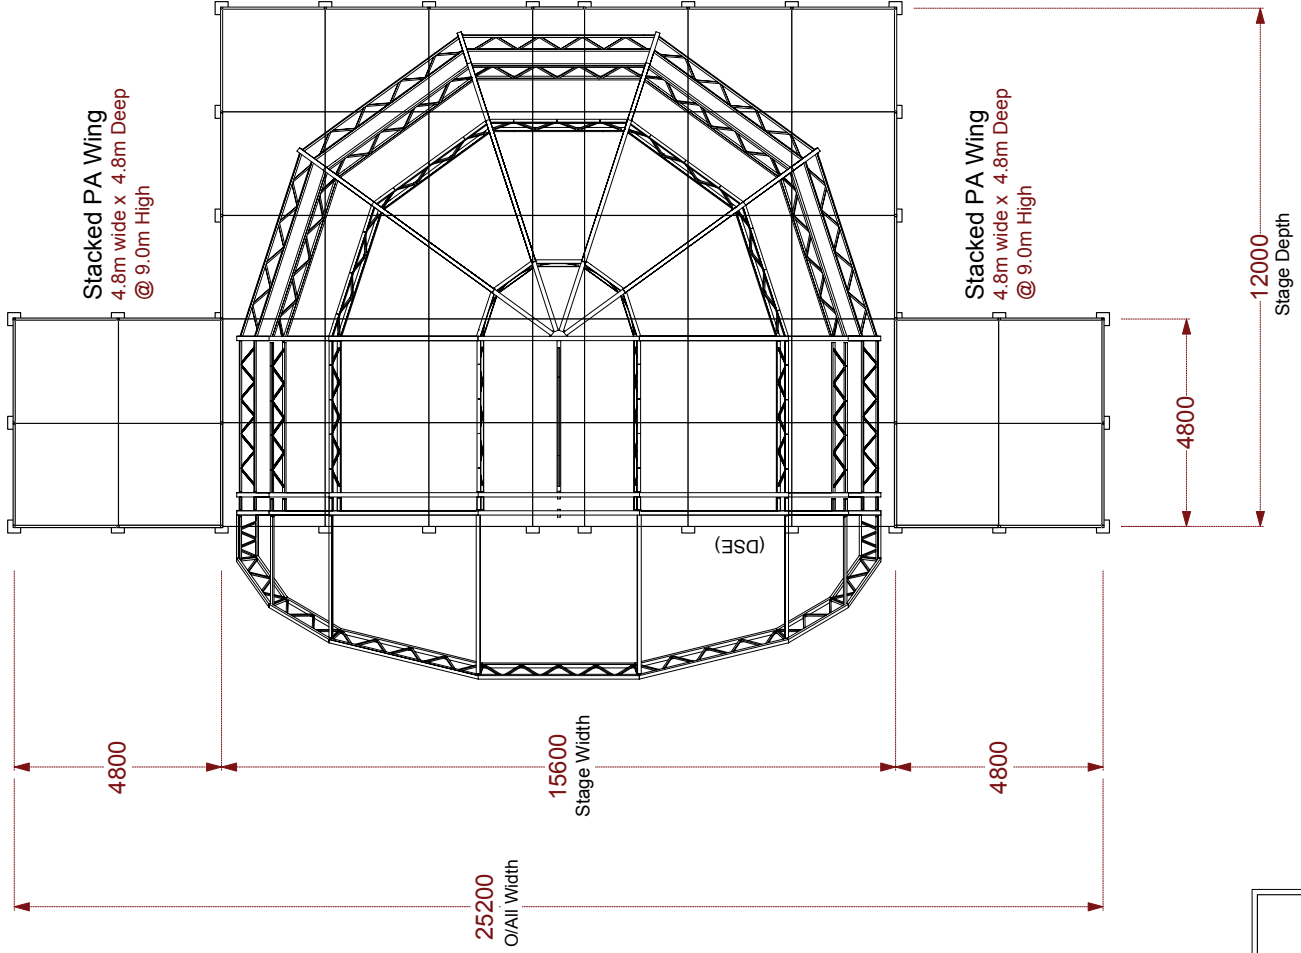

15m Orbit Stage Roof  
1 Bay with Stacked  
PA Wings

**trust events ltd**  
Whitnell House Farm, Binegar, Somerset, BA3 4UJ  
Tel: +44 01749 841 720 Fax: 01749 841 721

NOT FOR CONSTRUCTION

Notes:

This drawing is copyright and is issued on condition it is not copied or disclosed to any third party without the written consent of Trust Events Ltd.

15m Orbit Stage Roof  
1 Bay with Stacked  
PA Wings.

### Plan View

15m Orbit Stage Roof  
Cant + 1 x 3.6m bay + D-end  
15.6m Wide x 12.0m Deep Stage @ 1.5m High

Client:

Site:

Drawn By: Phil Bess

Drawing No: 11/1502/004

Date: 30.06.11

ABLE design & draughting  
Tel: 0117 907 8854 Mob: 07889 856 679