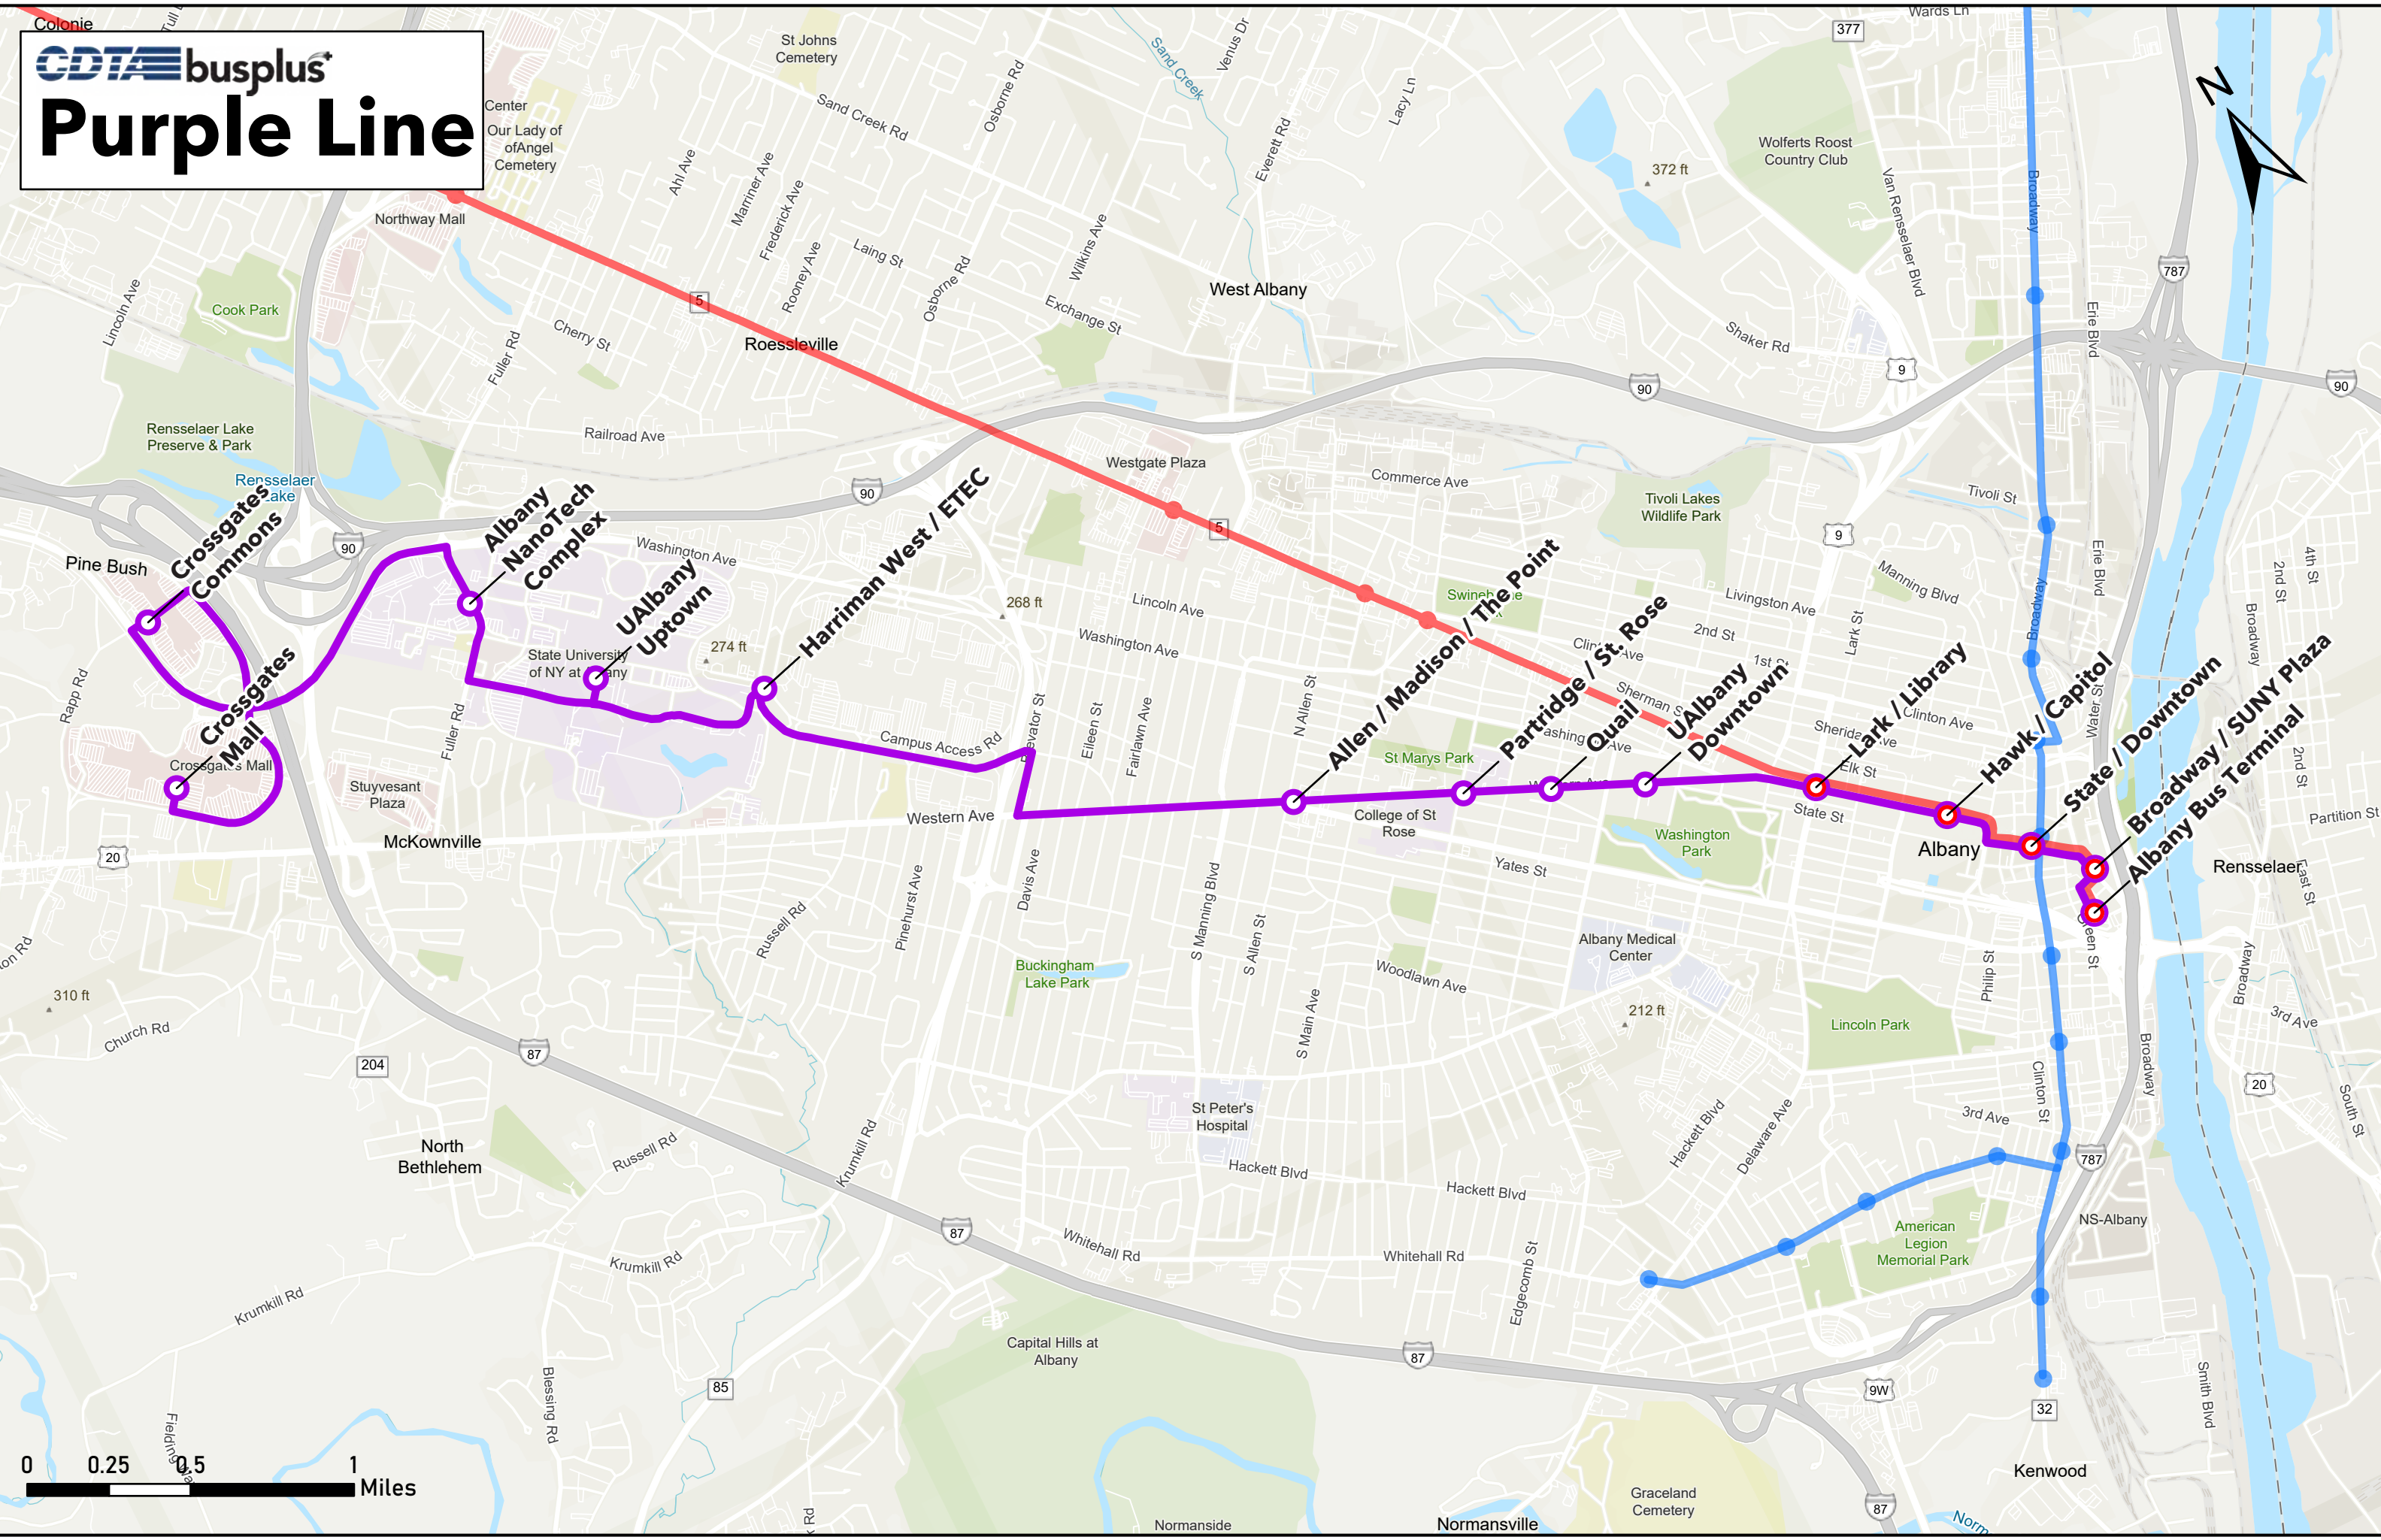

CDTA busplus[®] Purple Line

Center
Our Lady of
Angel
Cemetery

Northway Mall

Rossville

West Albany

Wolferts Roost
Country Club

Crossgates
Commons

Albany
NanoTech
Complex

UAlbany
Uptown

Harriman West / ETEC

Allen / Madison / The Point

Partridge / St. Rose

UAlbany
Downtown

Lark / Library

Hawk / Capitol

State / Downtown

Broadway / SUNY Plaza
Albany Bus Terminal

Crossgates
Mall

McKownville

Western Ave

College of St
Rose

Washington
Park

Albany

North
Bethlehem

Capital Hills at
Albany

Graceland
Cemetery

Kenwood

0 0.25 0.5 1 Miles