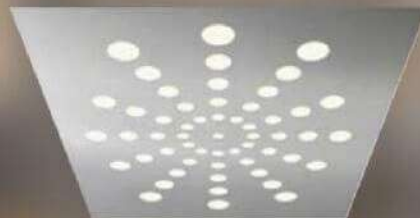

RAL 6027

CELLING

Stainless steel

Circles line

Square line

Starry sky

Circles

Sunset square

Rhombus sky

Square sky

Round splash

Heavenly light

Points light

FLOOR FINISH

PVC

Marbled Grey