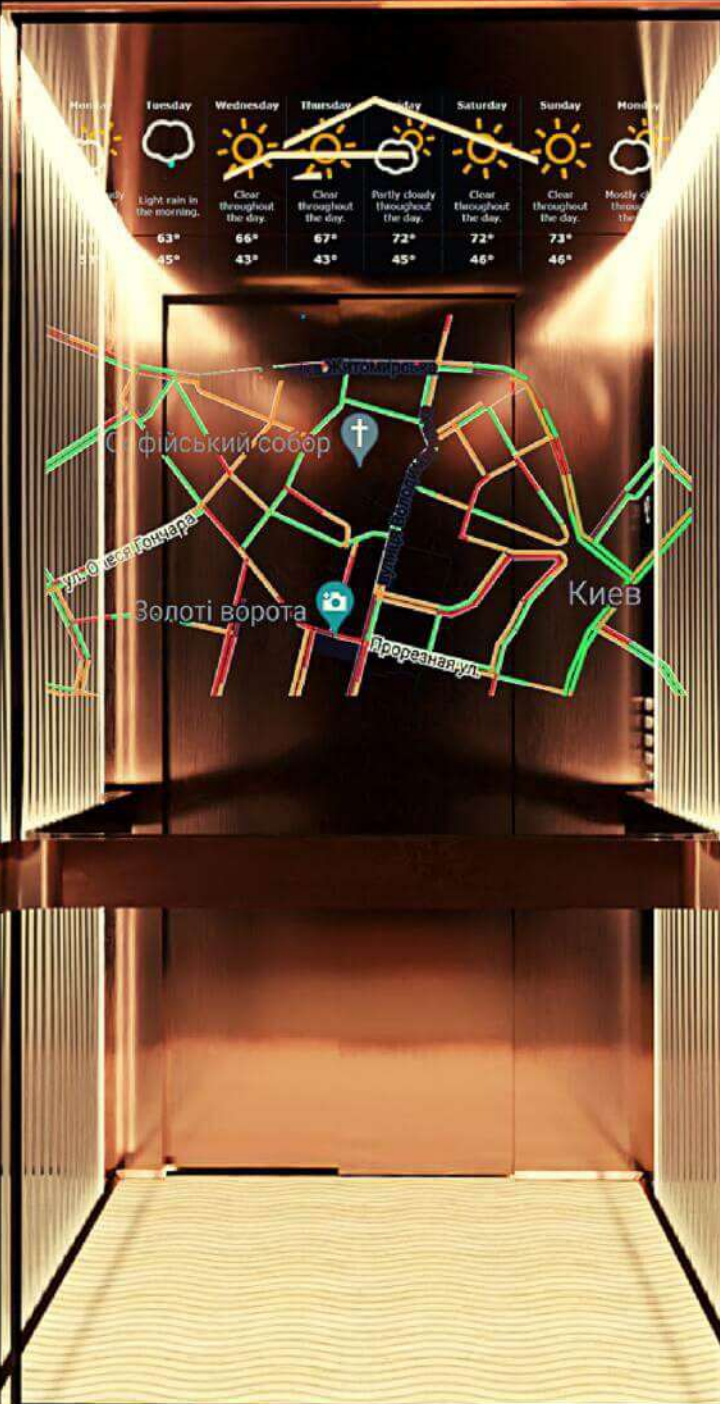

SPECIAL DESIGN

Make your style

WALL FINISH

Stainless steel

Hairline

Satin

Mirror

Super mirror