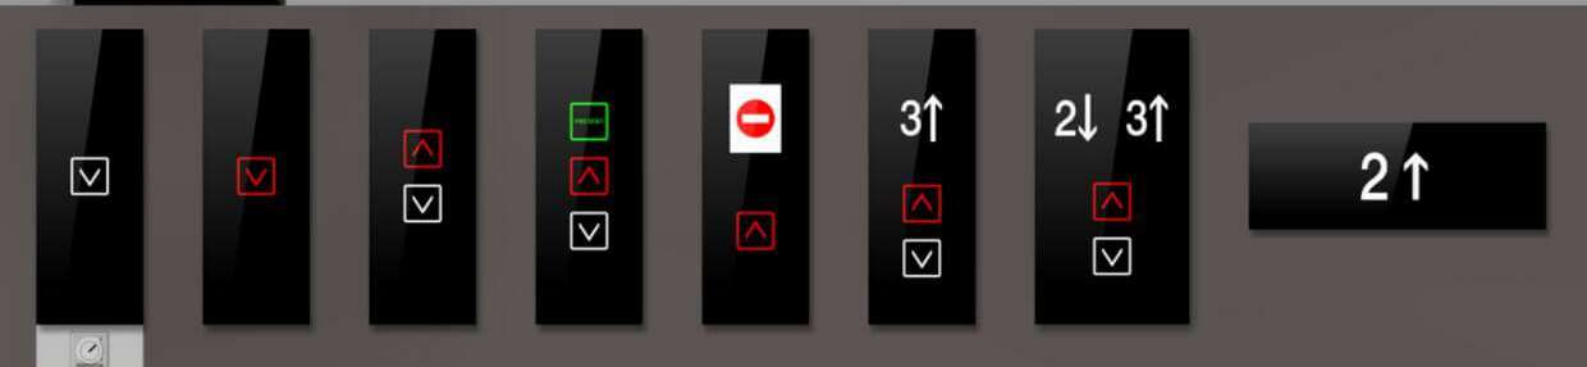

MURANO TOUCH

WHEN DESIGN MEETS THE ELEGANCE OF GLASS