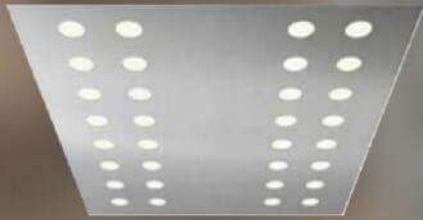

RAL 6027

CELLING

Stainless steel

Circles line

Square line

Starry sky

Circles

Sunset square