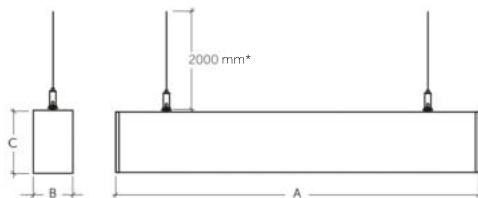

* Adjustable installation

Installation