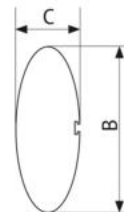

Industrial Led-lamp Ellipse 2

Effective and universal

- diffuser made of optical polycarbonate
- 120 lm/w – lighting efficiency
- housing made of anodized aluminum
- for use in harsh environments
- protection IP 54

120 Lm/W
lighting
efficiency

0,9
power
factor

83 Ra
CRI

-20°C to +45°C
operating
temperature

220V
supply
voltage

5
years
warranty

ITEM	Power, W	Luminous flux, Lm	IP protection	CCT, K	SIZE (AxBxC), mm
LE2-600-N/C/W	27	3240		4000	640x104x50
LE2-1200-N/C/W	54	6480	54	/6000/	1222x104x50
LE2-1500-N/C/W	72	8640		3000	1510x104x50

— C180 — C270

Installation