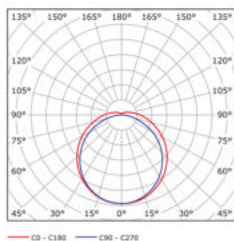

**120 Lm/W**  
lighting  
efficiency

**0,9**  
power  
factor

**83 Ra**  
CRI

**-20°C to +45°C**  
operating  
temperature

**220V**  
supply  
voltage

**3**  
years  
warranty

ITEM	Power, W	Luminous flux, Lm	Luminous flux in emergency mode, Lm	IP protection	CCT, K	SIZE (AxBxC), mm
LE3-600-N-EM	18	2160	260	54	4000	608 X 76 X 46
LE3-1200-N-EM	36	4320	380			1203 X 76 X 46