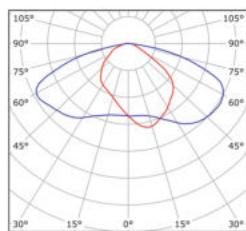

140 Lm/W

lighting
efficiency

0,95

power
factor

73 Ra

CRI

-40°C to +50°C

operating
temperature

220V

voltage

5

years
warranty

ITEM	Power, W	Luminous flux, Lm	IP protection	CCT, K	SIZE (AxBxC), mm
LUP-20-N/C	20	2928			
LUP-30-N/C	30	4200	IP65	4000/6000	345x118x70
LUP-40-N/C	40	5600			

— CRI - C180 — CRI - C270