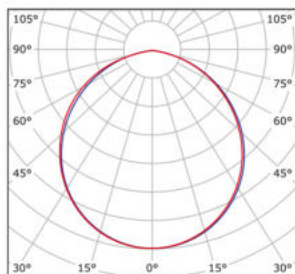

**120 Lm/W**  
lighting  
efficiency

**0,9**  
power  
factor

**83 Ra**  
CRI

**-20°C to +40°C**  
operating  
temperature

**220V**  
supply  
voltage

**5**  
years  
warranty

ITEM	Power, W	Luminous flux, Lm	IP protection	CCT, K	SIZE (AxBxC), mm
LDU-1200-N-B-S-CE	36	4320	IP44	4000	1276x62x37
LDU-1500-N-B-S-CE	46	5520			1593x62x37