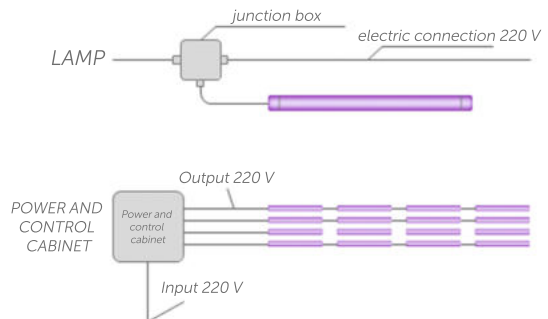

AGRO POULTRY TUBE (C) 220 V

Current LED lighting system
for poultry houses

- system voltage - 220 V
- «one to one» replacement (1xT8, 58W; 1xT8, 36W with regulated electronic control gear)
- control by external signal 0...10 V, additional option - custom control
- full installation set (IP67 boxes, self-locking clamps, caps, fasteners)
- easy lamp and dimmer installation
- the possibility of connection to a current control system

IP67
degree of protection

120° - 180°
scattering angle

2700 - 3200K
color temperature

-40°C to +50°C
operating temperature

220V
voltage

5
years warranty

ITEM	Power, W	IP protection	CCT, K	Size for installation, mm
PL 600-6-6-1400HV	8	IP67	2700 / 3200	600
PL 1200-12-12-1400HV	16			1200

— C0 - C180 — C90 - C270