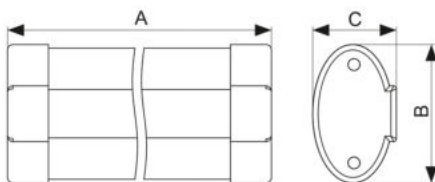

**120 Lm/W**  
lighting  
efficiency

**0,9**  
power  
factor

**83 Ra**  
CRI

**-20°C to +45°C**  
operating  
temperature

**220V**  
supply  
voltage

**3**  
years  
warranty

ITEM	Power, W	Luminous flux, Lm	Luminous flux in emergency mode, Lm	IP protection	CCT, K	SIZE (AxBxC), mm
LE3-600-N-EM	18	2160	260	54	4000	608 X 76 X 46
LE3-1200-N-EM	36	4320	380			1203 X 76 X 46