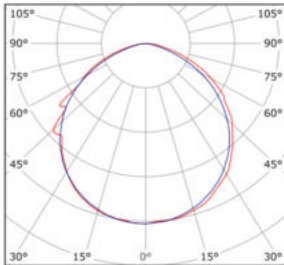

**IP67**  
degree of protection

**120° - 180°**  
scattering angle

**2700 - 3200K**  
color temperature

**-40°C to +50°C**  
operating temperature

**220V**  
voltage

**5**  
years warranty

ITEM	Power, W	IP protection	CCT, K	Size for installation, mm
PL 600-6-6-1400HV	8	IP67	2700 / 3200	600
PL 1200-12-12-1400HV	16			1200