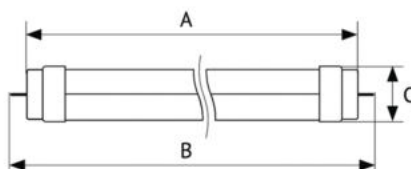

**138 Lm/W**  
lighting  
efficiency

**0%**  
flicker  
factor

**83 Ra**  
CRI

**-20°C to +45°C**  
operating  
temperature

**220V**  
supply  
voltage

**5**  
years  
warranty

ITEM	Power, W	Luminous flux, Lm	IP protection	CCT, K	SIZE (AxBxC), mm
LT8-AL-600-N/C/W	7.5	1035		4000	509x605x26
LT8-AL-1200-N/C/W	14.2	1960	20	/6000/	1200x1213x26
LT8-AL-1500-N/C/W	21.4	2954		3000	1500x1513x26