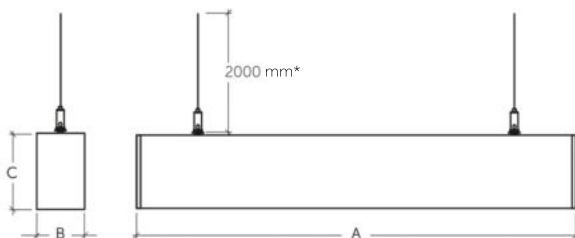

* Adjustable installation