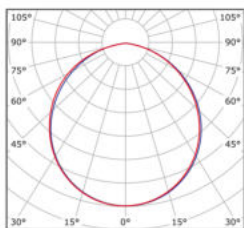

140 Lm/W

lighting
efficiency

0,9

power
factor

83 Ra

CRI

-20°C to +45°C

operating
temperature

220V

supply
voltage

5

years
warranty

ITEM	Power, W	Luminous flux, Lm	IP protection	CCT, K	SIZE (AxBxC), mm
LD-600-N/C/W-S/G/B/W-S/W	20	2240			600x48x60
LD-1000-N/C/W-S/G/B/W-S/W	30	3360		4000	998x48x60
LD-1200-N/C/W-S/G/B/W-S/W	36	4032	IP44	/6000/	1192x48x60
LD-1500-N/C/W-S/G/B/W-S/W	46	5152		3000	1484x48x60
LD-2000-N/C/W-S/G/B/W-S/W	54	6048			2019x48x60

— C0 - C180 — C90 - C270