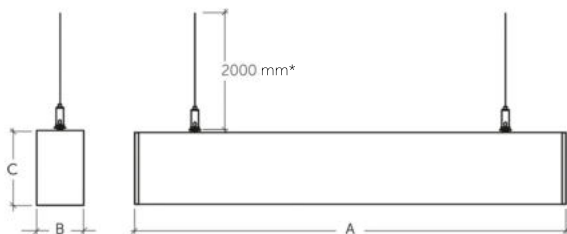

**140 Lm/W**  
lighting  
efficiency

**0,5/0,9**  
power  
factor

**83 Ra**  
CRI

**-20°C to +40°C**  
operating  
temperature

**220V**  
supply  
voltage

**5**  
years  
warranty

ITEM	Power, W	Luminous flux, Lm	IP protection	CCT, K	SIZE (AxBxC), mm
LDU-1200-C/N-S-S/W	36	4320	IP44	6000/4000	1187x37x62
LDU-1500-C/N-S-S/W	46	5520		6000/4000	1480x37x62