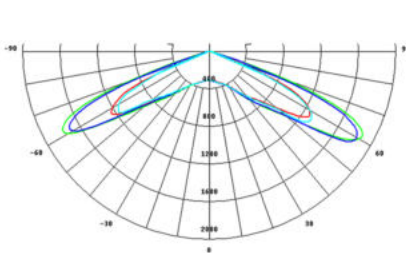

**158 Lm/W**  
lighting  
efficiency

**0,93**  
power  
factor

**83,2 Ra**  
CRI

**-40°C to +50°C**  
operating  
temperature

**220V**  
voltage

**7**  
years  
warranty

ITEM	Power, W	Luminous flux, Lm	IP protection	CCT, K	Size for installation, mm
LPL-AL-25DC	24,44	3862	IP65	2995	282x88x43