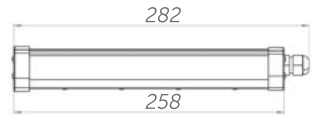

**158 Lm/W**  
lighting  
efficiency

**0,93**  
power  
factor

**83,2 Ra**  
CRI

**-40°C to +50°C**  
operating  
temperature

**220V**  
voltage

**7**  
years  
warranty

ITEM	Power, W	Luminous flux, Lm	IP protection	CCT, K	Size for installation, mm
LPL-AL-25DC	24,44	3862	IP65	2995	282x88x43