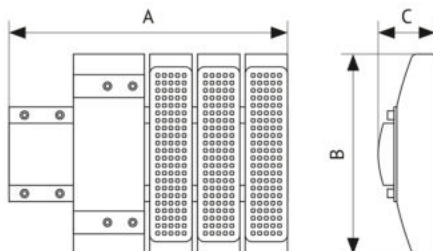

Kite

Street LED-lighting

- modular replacement technology, ease of installation
- aluminum construction with high mechanical strength
- special road optics
- mounting on the console
- type of lens: semi-wide special distribution curve
- in winter it is not covered icicles and frost
- used for lighting local roads, highways, streets

132 Lm/W
lighting efficiency

0,95
power factor

73 Ra
CRI

-40°C to +50°C
operating temperature

220V
voltage

5
years warranty

ITEM	Power, W	Luminous flux, Lm	IP protection	CCT, K	SIZE (AxBxC), mm
LK-60-N/C/W	60	7920			312x300x95
LK-100-N/C/W	100	14000			392x300x95
LK-120-N/C/W	120	16800	IP65	4000/6000/3000	392x300x95
LK-150-N/C/W	150	21000			472x300x95
LK-180-N/C/W	180	25200			472x300x95

— C180 — C270