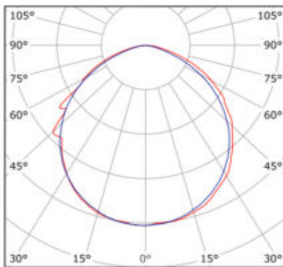

**IP67**  
degree of protection

**120° - 180°**  
scattering angle

**2700 - 3200K**  
color temperature

**-40°C to +50°C**  
operating temperature

**24V**  
voltage

**5**  
years warranty

ITEM	Power, W	IP protection	CCT, K	Size for installation, mm
LFPT-4-24	3,5	IP67	2700 / 3200	300x26
LFPT-8-24	7,5			600x26
LFPT-12-24	10,5			900x26