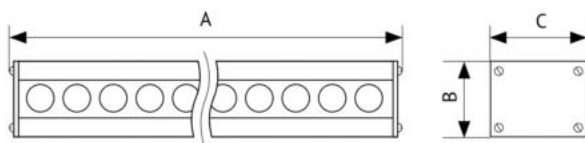

**120 Lm/W**  
lighting  
efficiency

**0,6**  
power  
factor

**-30°C to +50°C**  
operating  
temperature

**220V**  
supply  
voltage

**5**  
years  
warranty

ITEM	Power, W	Luminous flux, Lm	IP protection	CCT, K	SIZE (AxBxC), mm
LW-300-N/C/W/ R/G/B/A-S/B-W	10,5	1260	IP67	4000/ 6000/ 3000/ RED/ GREEN /BLUE/ AMBER	325x55x72
LW-600-N/C/W/ R/G/B/A-S/B-W	21	2520		630x55x72	
LW-1200-N/C/W/ R/G/B/A-S/B-W	42	5040		1208x55x72	