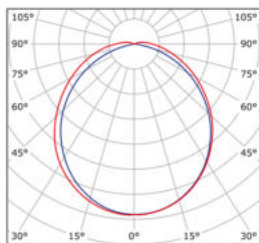

**120 Lm/W**  
lighting  
efficiency

**0,9**  
power  
factor

**83 Ra**  
CRI

**-20°C to +45°C**  
operating  
temperature

**220V**  
supply  
voltage

**5**  
years  
warranty

ITEM	Power, W	Luminous flux, Lm	IP protection	CCT, K	SIZE (AxBxC), mm
LE2-600-N/C/W	27	3240		4000	640x104x50
LE2-1200-N/C/W	54	6480	54	/6000/	1222x104x50
LE2-1500-N/C/W	72	8640		3000	1510x104x50