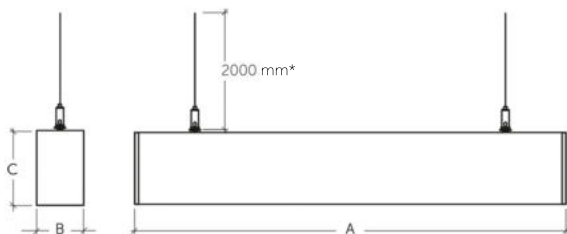

# Deco Uni

Linear Led-lamp

- lighter construction
- 140 Lm/W – lighting efficiency
- linear optics 40/60/90/120 degrees
- luminaire length according to customer's request
- diffuser material for LED – PMMA efficiency 80%
- body material – aluminum anodizing
- suitable for any kind indoor spaces

**140 Lm/W**  
lighting  
efficiency

**0,5/0,9**  
power  
factor

**83 Ra**  
CRI

**-20°C to +40°C**  
operating  
temperature

**220V**  
supply  
voltage

**5**  
years  
warranty

ITEM	Power, W	Luminous flux, Lm	IP protection	CCT, K	SIZE (AxBxC), mm
LDU-1200-C/N-S-S/W	36	4320	IP44	6000/4000	1187x37x62
LDU-1500-C/N-S-S/W	46	5520		6000/4000	1480x37x62

\* Adjustable installation