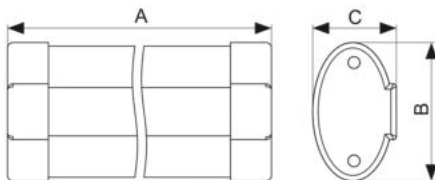

120 Lm/W
lighting
efficiency

0,9
power
factor

83 Ra
CRI

-20°C to +45°C
operating
temperature

220V
supply
voltage

3
years
warranty

ITEM	Power, W	Luminous flux, Lm	Luminous flux in emergency mode, Lm	IP protection	CCT, K	SIZE (AxBxC), mm
LE3-600-N-EM	18	2160	260	54	4000	608 X 76 X 46
LE3-1200-N-EM	36	4320	380			1203 X 76 X 46