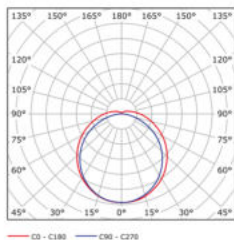

120 Lm/W
lighting
efficiency

0,9
power
factor

83 Ra
CRI

-20°C to +45°C
operating
temperature

220V
supply
voltage

3
years
warranty

ITEM	Power, W	Luminous flux, Lm	Luminous flux in emergency mode, Lm	IP protection	CCT, K	SIZE (AxBxC), mm
LE3-600-N-EM	18	2160	260	54	4000	608 X 76 X 46
LE3-1200-N-EM	36	4320	380			1203 X 76 X 46