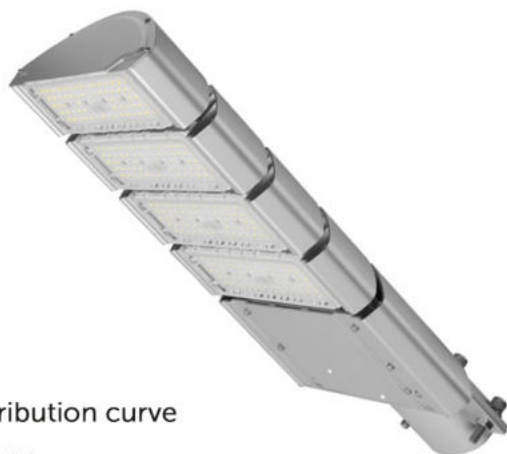

Kite

Street LED-lighting

- modular replacement technology, ease of installation
- aluminum construction with high mechanical strength
- special road optics
- mounting on the console
- type of lens: semi-wide special distribution curve
- in winter it is not covered icicles and frost
- used for lighting local roads, highways, streets

132 Lm/W
lighting efficiency

0,95
power factor

73 Ra
CRI

-40°C to +50°C
operating temperature

220V
voltage

5
years warranty

ITEM	Power, W	Luminous flux, Lm	IP protection	CCT, K	SIZE (AxBxC), mm
LK-60-N/C/W	60	7920			312x300x95
LK-100-N/C/W	100	14000			392x300x95
LK-120-N/C/W	120	16800	IP65	4000/6000/3000	392x300x95
LK-150-N/C/W	150	21000			472x300x95
LK-180-N/C/W	180	25200			472x300x95