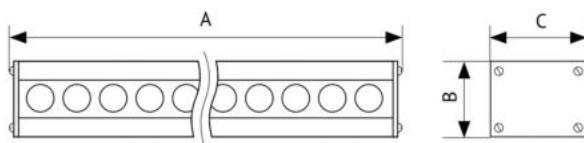

Spiritline

Wall washer for architectural lighting

- aluminum PCB with sealed compound
- wide range of optics
- RGB glow color:
White/Red/Green/Blue/Amber
- protective glass made of tempered material
- light scattering angles: 6/15/30/60
- IP 67 operates in the temperature range
-30C to +50C

120 Lm/W
lighting
efficiency

0,6
power
factor

-30°C to +50°C
operating
temperature

220V
supply
voltage

5
years
warranty

ITEM	Power, W	Luminous flux, Lm	IP protection	CCT, K	SIZE (AxBxC), mm
LW-300-N/C/W/ R/G/B/A-S/B-W	10,5	1260	IP67	4000/ 6000/ 3000/ RED/ GREEN /BLUE/ AMBER	325x55x72
LW-600-N/C/W/ R/G/B/A-S/B-W	21	2520		630x55x72	
LW-1200-N/C/W/ R/G/B/A-S/B-W	42	5040		1208x55x72	