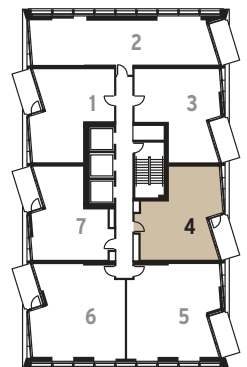

ONE WEST POINT

PORTAL WEST

UPDATED APARTMENT LAYOUT

1 bedroom apartment

4 3 6 3 8 3 10 3 12 3
 14 3 16 3 18 3 20 3 22 3
 24 3 26 3 28 3 30 3 32 3
 34 3 36 3 38 3 40 3

Interior area	54.4 sq.m.	586 sq.ft.
Exterior area	7.0 sq.m.	75 sq.ft.

ONE WEST POINT

PORTAL WEST

UPDATED APARTMENT LAYOUT

1 bedroom apartment

4 4 6 4 8 4 10 4 12 4
 14 4 16 4 18 4 20 4 22 4
 24 4 26 4 28 4 30 4 32 4
 34 4 36 4 38 4 40 4

Internal area	53.8 sq.m.	579 sq.ft.
External area	7.0 sq.m.	75 sq.ft.

ONE WEST POINT

PORTAL WEST

UPDATED APARTMENT LAYOUT

2 bedroom apartment

4 5	6 5	8 5	10 5	12 5
14 5	16 5	18 5	20 5	22 5
24 5	26 5	28 5	30 5	32 5
34 5	36 5	38 5	40 5	5

Interior area	73.1 sq.m.	787 sq.ft.
Exterior area	7.0 sq.m.	75 sq.ft.

ONE WEST POINT

PORTAL WEST

UPDATED APARTMENT LAYOUT

2 bedroom apartment

4	6	6	6	8	6	10	6	12	6
14	6	16	6	18	6	20	6	22	6
24	6	26	6	28	6	30	6	32	6
34	6	36	6	38	6	40	6		

Interior area	73.0 sq.m.	786 sq.ft.
Exterior area	7.0 sq.m.	75 sq.ft.