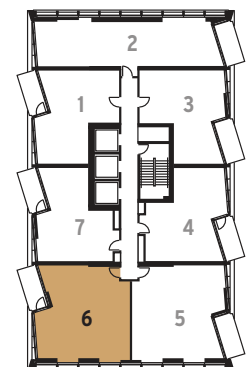

ONE WEST POINT

PORTAL WEST

UPDATED APARTMENT LAYOUT

2 bedroom apartment

4 5	6 5	8 5	10 5	12 5
14 5	16 5	18 5	20 5	22 5
24 5	26 5	28 5	30 5	32 5
34 5	36 5	38 5	40 5	5

Interior area	73.1 sq.m.	787 sq.ft.
Exterior area	7.0 sq.m.	75 sq.ft.

ONE WEST POINT

PORTAL WEST

UPDATED APARTMENT LAYOUT

2 bedroom apartment

4	6	6	6	8	6	10	6	12	6
14	6	16	6	18	6	20	6	22	6
24	6	26	6	28	6	30	6	32	6
34	6	36	6	38	6	40	6		

Interior area	73.0 sq.m.	786 sq.ft.
Exterior area	7.0 sq.m.	75 sq.ft.

ONE WEST POINT

PORTAL WEST

UPDATED APARTMENT LAYOUT

1 bedroom apartment

4 7 6 7 8 7 10 7 12 7
 14 7 16 7 18 7 20 7 22 7
 24 7 26 7 28 7 30 7 32 7
 34 7 36 7 38 7 40 7

Interior area	50.8 sq.m.	547 sq.ft.
External area	7.0 sq.m.	75 sq.ft.

ONE WEST POINT

PORTAL WEST

UPDATED APARTMENT LAYOUT

1 bedroom apartment

31 1

Interior area	74.0sq.m.	797 sq.ft.
Exterior area	7.0 sq.m.	75 sq.ft.

ONE WEST POINT

PORTAL WEST