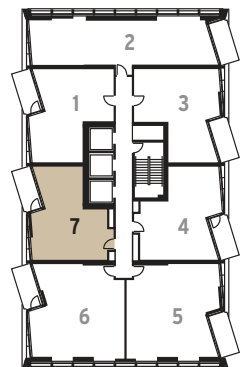

ONE WEST POINT

PORTAL WEST

UPDATED APARTMENT LAYOUT

2 bedroom apartment

4	6	6	6	8	6	10	6	12	6
14	6	16	6	18	6	20	6	22	6
24	6	26	6	28	6	30	6	32	6
34	6	36	6	38	6	40	6		

Interior area	73.0 sq.m.	786 sq.ft.
Exterior area	7.0 sq.m.	75 sq.ft.

ONE WEST POINT

PORTAL WEST

UPDATED APARTMENT LAYOUT

1 bedroom apartment

4 7 6 7 8 7 10 7 12 7
 14 7 16 7 18 7 20 7 22 7
 24 7 26 7 28 7 30 7 32 7
 34 7 36 7 38 7 40 7

Interior area	50.8 sq.m.	547 sq.ft.
External area	7.0 sq.m.	75 sq.ft.

ONE WEST POINT

PORTAL WEST

UPDATED APARTMENT LAYOUT

1 bedroom apartment

31 1

Interior area	74.0sq.m.	797 sq.ft.
Exterior area	7.0 sq.m.	75 sq.ft.

ONE WEST POINT

PORTAL WEST

UPDATED APARTMENT LAYOUT

2 bedroom apartment

17 1

Interior area	73.9 sq.m.	795 sq.ft.
Exterior area	7.0 sq.m.	75 sq.ft.

ONE WEST POINT

PORTAL WEST

UPDATED APARTMENT LAYOUT

3 bedroom apartment