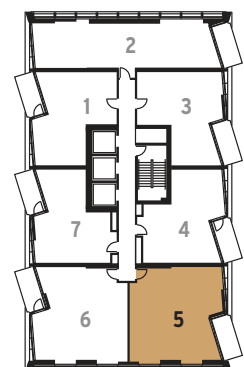

ONE WEST POINT

PORTAL WEST

UPDATED APARTMENT LAYOUT

1 bedroom apartment

4 3 6 3 8 3 10 3 12 3
 14 3 16 3 18 3 20 3 22 3
 24 3 26 3 28 3 30 3 32 3
 34 3 36 3 38 3 40 3

Interior area	54.4 sq.m.	586 sq.ft.
Exterior area	7.0 sq.m.	75 sq.ft.

ONE WEST POINT

PORTAL WEST

UPDATED APARTMENT LAYOUT

1 bedroom apartment

4 4 6 4 8 4 10 4 12 4
 14 4 16 4 18 4 20 4 22 4
 24 4 26 4 28 4 30 4 32 4
 34 4 36 4 38 4 40 4

Internal area	53.8 sq.m.	579 sq.ft.
External area	7.0 sq.m.	75 sq.ft.

ONE WEST POINT

PORTAL WEST

UPDATED APARTMENT LAYOUT

2 bedroom apartment

4 5	6 5	8 5	10 5	12 5
14 5	16 5	18 5	20 5	22 5
24 5	26 5	28 5	30 5	32 5
34 5	36 5	38 5	40 5	5

Interior area	73.1 sq.m.	787 sq.ft.
Exterior area	7.0 sq.m.	75 sq.ft.

ONE WEST POINT

PORTAL WEST

UPDATED APARTMENT LAYOUT

2 bedroom apartment

4	6	6	6	8	6	10	6	12	6
14	6	16	6	18	6	20	6	22	6
24	6	26	6	28	6	30	6	32	6
34	6	36	6	38	6	40	6		

Interior area	73.0 sq.m.	786 sq.ft.
Exterior area	7.0 sq.m.	75 sq.ft.