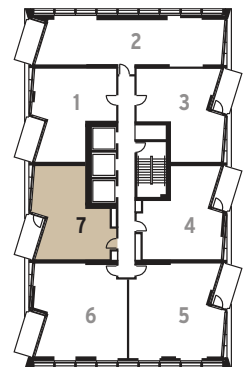

ONE WEST POINT

PORTAL WEST

UPDATED APARTMENT LAYOUT

2 bedroom apartment

3 6 5 6 7 6 9 6 11 6 13 6
 15 6 19 6 21 6 23 6 25 6 27 6
 29 6 33 6 35 6 37 6 39 6 41 6

Interior area	72.7 sq.m.	783 sq.ft.
Exterior area	7.0 sq.m.	75 sq.ft.

ONE WEST POINT

PORTAL WEST

UPDATED APARTMENT LAYOUT

1 bedroom apartment

3 7 5 7 7 7 9 7 11 7 13 7
 15 7 19 7 21 7 23 7 25 7 27 7
 29 7 33 7 35 7 37 7 39 7 41 7

Interior area	51.3 sq.m.	552 sq.ft.
External area	7.0 sq.m.	75 sq.ft.

ONE WEST POINT

PORTAL WEST

UPDATED APARTMENT LAYOUT

1 bedroom apartment

4 1	6 1	8 1	10 1	12 1
14 1	16 1	18 1	20 1	22 1
24 1	26 1	28 1	30 1	32 1
34 1	36 1	38 1	40 1	

Interior area	53.1 sq.m.	572 sq.ft.
Exterior area	7.0 sq.m.	75 sq.ft.

ONE WEST POINT

PORTAL WEST

UPDATED APARTMENT LAYOUT

2 bedroom apartment

4 2	6 2	8 2	10 2	12 2
14 2	16 2	18 2	20 2	22 2
24 2	26 2	28 2	30 2	32 2
34 2	36 2	38 2	40 2	

Interior area	74.8 sq.m.	805 sq.ft.
Exterior area	7.0 sq.m.	75 sq.ft.