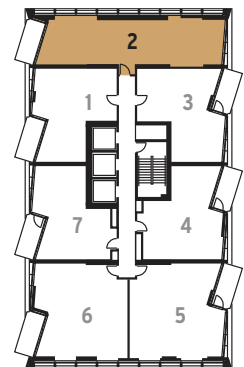

ONE WEST POINT
— PORTAL WEST —

UPDATED APARTMENT LAYOUTS

ONE WEST POINT

PORTAL WEST

UPDATED APARTMENT LAYOUT

1 bedroom apartment

3 1 5 1 7 1 9 1 11 1 13 1
 15 1 19 1 21 1 23 1 25 1 27 1
 29 1 33 1 35 1 37 1 39 1 41 1

Interior area	52.9 sq.m.	569 sq.ft.
Exterior area	7.0 sq.m.	75 sq.ft.

ONE WEST POINT

PORTAL WEST

UPDATED APARTMENT LAYOUT

2 bedroom apartment

5 2 7 2 11 2 13 2 17 2 19 2
 23 2 25 2 27 2 29 2 31 2 33 2
 35 2 37 2 39 2 41 2

Interior area	75.4 sq.m.	812 sq.ft.
Exterior area	7.0 sq.m.	75 sq.ft.

3 2 9 2 15 2 21 2

Interior area	74.6 sq.m.	803 sq.ft.
Exterior area	7.0 sq.m.	75 sq.ft.

ONE WEST POINT

PORTAL WEST

UPDATED APARTMENT LAYOUT

1 bedroom apartment

3 3 5 3 7 3 9 3 11 3 13 3
 15 3 17 3 19 3 21 3 23 3 25 3
 27 3 29 3 31 3 33 3 35 3 37 3
 39 3 41 3

Interior area	54.6 sq.m.	588 sq.ft.
Exterior area	7.0 sq.m.	75 sq.ft.

ONE WEST POINT