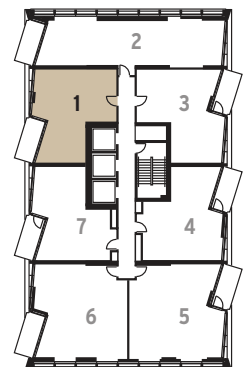

ONE WEST POINT
— PORTAL WEST —

UPDATED APARTMENT LAYOUTS

ONE WEST POINT

PORTAL WEST

UPDATED APARTMENT LAYOUT

1 bedroom apartment

3 1 5 1 7 1 9 1 11 1 13 1
 15 1 19 1 21 1 23 1 25 1 27 1
 29 1 33 1 35 1 37 1 39 1 41 1

Interior area	52.9 sq.m.	569 sq.ft.
Exterior area	7.0 sq.m.	75 sq.ft.

ONE WEST POINT

PORTAL WEST

UPDATED APARTMENT LAYOUT

2 bedroom apartment

5 2 7 2 11 2 13 2 17 2 19 2
 23 2 25 2 27 2 29 2 31 2 33 2
 35 2 37 2 39 2 41 2

Interior area	75.4 sq.m.	812 sq.ft.
Exterior area	7.0 sq.m.	75 sq.ft.

3 2 9 2 15 2 21 2

Interior area	74.6 sq.m.	803 sq.ft.
Exterior area	7.0 sq.m.	75 sq.ft.

ONE WEST POINT

PORTAL WEST

UPDATED APARTMENT LAYOUT

1 bedroom apartment

3 3 5 3 7 3 9 3 11 3 13 3
 15 3 17 3 19 3 21 3 23 3 25 3
 27 3 29 3 31 3 33 3 35 3 37 3
 39 3 41 3

Interior area	54.6 sq.m.	588 sq.ft.
Exterior area	7.0 sq.m.	75 sq.ft.

ONE WEST POINT