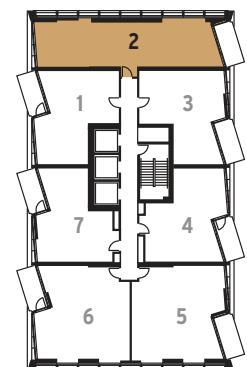

ONE WEST POINT

PORTAL WEST

UPDATED APARTMENT LAYOUT

1 bedroom apartment

4 1	6 1	8 1	10 1	12 1
14 1	16 1	18 1	20 1	22 1
24 1	26 1	28 1	30 1	32 1
34 1	36 1	38 1	40 1	

Interior area	53.1 sq.m.	572 sq.ft.
Exterior area	7.0 sq.m.	75 sq.ft.

ONE WEST POINT

PORTAL WEST

UPDATED APARTMENT LAYOUT

2 bedroom apartment

4 2	6 2	8 2	10 2	12 2
14 2	16 2	18 2	20 2	22 2
24 2	26 2	28 2	30 2	32 2
34 2	36 2	38 2	40 2	

Interior area	74.8 sq.m.	805 sq.ft.
Exterior area	7.0 sq.m.	75 sq.ft.

ONE WEST POINT

PORTAL WEST

UPDATED APARTMENT LAYOUT

1 bedroom apartment

4 3 6 3 8 3 10 3 12 3
 14 3 16 3 18 3 20 3 22 3
 24 3 26 3 28 3 30 3 32 3
 34 3 36 3 38 3 40 3

Interior area	54.4 sq.m.	586 sq.ft.
Exterior area	7.0 sq.m.	75 sq.ft.

ONE WEST POINT

PORTAL WEST

UPDATED APARTMENT LAYOUT

1 bedroom apartment

4 4 6 4 8 4 10 4 12 4
 14 4 16 4 18 4 20 4 22 4
 24 4 26 4 28 4 30 4 32 4
 34 4 36 4 38 4 40 4

Internal area	53.8 sq.m.	579 sq.ft.
External area	7.0 sq.m.	75 sq.ft.