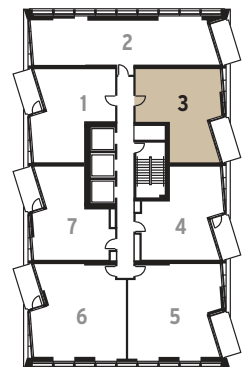

ONE WEST POINT

PORTAL WEST

UPDATED APARTMENT LAYOUT

1 bedroom apartment

4 1	6 1	8 1	10 1	12 1
14 1	16 1	18 1	20 1	22 1
24 1	26 1	28 1	30 1	32 1
34 1	36 1	38 1	40 1	

Interior area	53.1 sq.m.	572 sq.ft.
Exterior area	7.0 sq.m.	75 sq.ft.

ONE WEST POINT

PORTAL WEST

UPDATED APARTMENT LAYOUT

2 bedroom apartment

4 2	6 2	8 2	10 2	12 2
14 2	16 2	18 2	20 2	22 2
24 2	26 2	28 2	30 2	32 2
34 2	36 2	38 2	40 2	

Interior area	74.8 sq.m.	805 sq.ft.
Exterior area	7.0 sq.m.	75 sq.ft.

ONE WEST POINT

PORTAL WEST

UPDATED APARTMENT LAYOUT

1 bedroom apartment

4 3 6 3 8 3 10 3 12 3
 14 3 16 3 18 3 20 3 22 3
 24 3 26 3 28 3 30 3 32 3
 34 3 36 3 38 3 40 3

Interior area	54.4 sq.m.	586 sq.ft.
Exterior area	7.0 sq.m.	75 sq.ft.

ONE WEST POINT

PORTAL WEST

UPDATED APARTMENT LAYOUT

1 bedroom apartment

4 4 6 4 8 4 10 4 12 4
 14 4 16 4 18 4 20 4 22 4
 24 4 26 4 28 4 30 4 32 4
 34 4 36 4 38 4 40 4

Internal area	53.8 sq.m.	579 sq.ft.
External area	7.0 sq.m.	75 sq.ft.