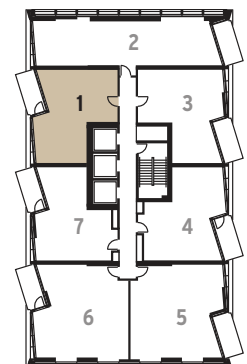

ONE WEST POINT

PORTAL WEST

UPDATED APARTMENT LAYOUT

1 bedroom apartment

3 7 5 7 7 7 9 7 11 7 13 7
 15 7 19 7 21 7 23 7 25 7 27 7
 29 7 33 7 35 7 37 7 39 7 41 7

Interior area	51.3 sq.m.	552 sq.ft.
External area	7.0 sq.m.	75 sq.ft.

ONE WEST POINT

PORTAL WEST

UPDATED APARTMENT LAYOUT

1 bedroom apartment

4 1	6 1	8 1	10 1	12 1
14 1	16 1	18 1	20 1	22 1
24 1	26 1	28 1	30 1	32 1
34 1	36 1	38 1	40 1	

Interior area	53.1 sq.m.	572 sq.ft.
Exterior area	7.0 sq.m.	75 sq.ft.

ONE WEST POINT

PORTAL WEST

UPDATED APARTMENT LAYOUT

2 bedroom apartment

4 2	6 2	8 2	10 2	12 2
14 2	16 2	18 2	20 2	22 2
24 2	26 2	28 2	30 2	32 2
34 2	36 2	38 2	40 2	

Interior area	74.8 sq.m.	805 sq.ft.
Exterior area	7.0 sq.m.	75 sq.ft.

ONE WEST POINT

PORTAL WEST

UPDATED APARTMENT LAYOUT

1 bedroom apartment

4 3 6 3 8 3 10 3 12 3
 14 3 16 3 18 3 20 3 22 3
 24 3 26 3 28 3 30 3 32 3
 34 3 36 3 38 3 40 3

Interior area	54.4 sq.m.	586 sq.ft.
Exterior area	7.0 sq.m.	75 sq.ft.