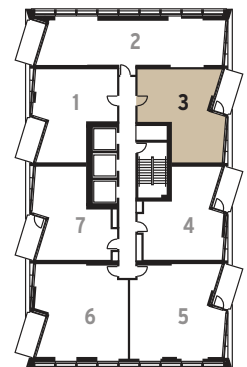

ONE WEST POINT
— PORTAL WEST —

UPDATED APARTMENT LAYOUTS

ONE WEST POINT

PORTAL WEST

UPDATED APARTMENT LAYOUT

1 bedroom apartment

3 1 5 1 7 1 9 1 11 1 13 1
 15 1 19 1 21 1 23 1 25 1 27 1
 29 1 33 1 35 1 37 1 39 1 41 1

Interior area	52.9 sq.m.	569 sq.ft.
Exterior area	7.0 sq.m.	75 sq.ft.

ONE WEST POINT

PORTAL WEST

UPDATED APARTMENT LAYOUT

2 bedroom apartment

5 2 7 2 11 2 13 2 17 2 19 2
 23 2 25 2 27 2 29 2 31 2 33 2
 35 2 37 2 39 2 41 2

Interior area	75.4 sq.m.	812 sq.ft.
Exterior area	7.0 sq.m.	75 sq.ft.

3 2 9 2 15 2 21 2

Interior area	74.6 sq.m.	803 sq.ft.
Exterior area	7.0 sq.m.	75 sq.ft.

ONE WEST POINT

PORTAL WEST

UPDATED APARTMENT LAYOUT

1 bedroom apartment

3 3 5 3 7 3 9 3 11 3 13 3
 15 3 17 3 19 3 21 3 23 3 25 3
 27 3 29 3 31 3 33 3 35 3 37 3
 39 3 41 3

Interior area	54.6 sq.m.	588 sq.ft.
Exterior area	7.0 sq.m.	75 sq.ft.

ONE WEST POINT