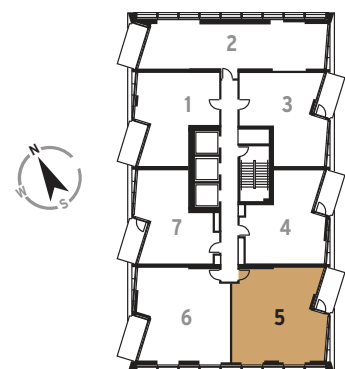

PORTAL WEST

UPDATED APARTMENT LAYOUT

1 bedroom apartment

3 4 5 4 7 4 9 4 11 4 13 4
 15 4 17 4 19 4 21 4 23 4 25 4
 27 4 29 4 31 4 33 4 35 4 37 4
 39 4 41 4

Interior area	53.5 sq.m.	576 sq.ft.
External area	7.0 sq.m.	75 sq.ft.

ONE WEST POINT

PORTAL WEST

UPDATED APARTMENT LAYOUT

2 bedroom apartment

3 5 5 5 7 5 9 5 11 5 13 5
 15 5 17 5 19 5 21 5 23 5 25 5
 27 5 29 5 31 5 33 5 35 5 37 5
 39 5 41 5

Interior area	73.6 sq.m.	792 sq.ft.
Exterior area	7.0 sq.m.	75 sq.ft.

ONE WEST POINT

PORTAL WEST

UPDATED APARTMENT LAYOUT

2 bedroom apartment

3 6 5 6 7 6 9 6 11 6 13 6
 15 6 19 6 21 6 23 6 25 6 27 6
 29 6 33 6 35 6 37 6 39 6 41 6

Interior area	72.7 sq.m.	783 sq.ft.
Exterior area	7.0 sq.m.	75 sq.ft.

ONE WEST POINT

PORTAL WEST

UPDATED APARTMENT LAYOUT

1 bedroom apartment

3 7 5 7 7 7 9 7 11 7 13 7
 15 7 19 7 21 7 23 7 25 7 27 7
 29 7 33 7 35 7 37 7 39 7 41 7

Interior area	51.3 sq.m.	552 sq.ft.
External area	7.0 sq.m.	75 sq.ft.