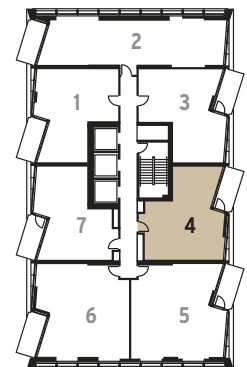

1 bedroom apartment

3 3 5 3 7 3 9 3 11 3 13 3
 15 3 17 3 19 3 21 3 23 3 25 3
 27 3 29 3 31 3 33 3 35 3 37 3
 39 3 41 3

Interior area	54.6 sq.m.	588 sq.ft.
Exterior area	7.0 sq.m.	75 sq.ft.

ONE WEST POINT

PORTAL WEST

UPDATED APARTMENT LAYOUT

1 bedroom apartment

3 4 5 4 7 4 9 4 11 4 13 4
 15 4 17 4 19 4 21 4 23 4 25 4
 27 4 29 4 31 4 33 4 35 4 37 4
 39 4 41 4

Interior area	53.5 sq.m.	576 sq.ft.
External area	7.0 sq.m.	75 sq.ft.

ONE WEST POINT

PORTAL WEST

UPDATED APARTMENT LAYOUT

2 bedroom apartment

3 5 5 5 7 5 9 5 11 5 13 5
 15 5 17 5 19 5 21 5 23 5 25 5
 27 5 29 5 31 5 33 5 35 5 37 5
 39 5 41 5

Interior area	73.6 sq.m.	792 sq.ft.
Exterior area	7.0 sq.m.	75 sq.ft.

ONE WEST POINT

PORTAL WEST

UPDATED APARTMENT LAYOUT

2 bedroom apartment

3 6 5 6 7 6 9 6 11 6 13 6
 15 6 19 6 21 6 23 6 25 6 27 6
 29 6 33 6 35 6 37 6 39 6 41 6

Interior area	72.7 sq.m.	783 sq.ft.
Exterior area	7.0 sq.m.	75 sq.ft.