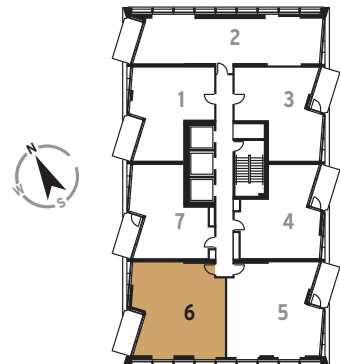

ONE WEST POINT

PORTAL WEST

UPDATED APARTMENT LAYOUT

2 bedroom apartment

3 5 5 5 7 5 9 5 11 5 13 5
 15 5 17 5 19 5 21 5 23 5 25 5
 27 5 29 5 31 5 33 5 35 5 37 5
 39 5 41 5

Interior area	73.6 sq.m.	792 sq.ft.
Exterior area	7.0 sq.m.	75 sq.ft.

ONE WEST POINT

PORTAL WEST

UPDATED APARTMENT LAYOUT

2 bedroom apartment

3 6 5 6 7 6 9 6 11 6 13 6
 15 6 19 6 21 6 23 6 25 6 27 6
 29 6 33 6 35 6 37 6 39 6 41 6

Interior area	72.7 sq.m.	783 sq.ft.
Exterior area	7.0 sq.m.	75 sq.ft.

ONE WEST POINT

PORTAL WEST

UPDATED APARTMENT LAYOUT

1 bedroom apartment

3 7 5 7 7 7 9 7 11 7 13 7
 15 7 19 7 21 7 23 7 25 7 27 7
 29 7 33 7 35 7 37 7 39 7 41 7

Interior area	51.3 sq.m.	552 sq.ft.
External area	7.0 sq.m.	75 sq.ft.

ONE WEST POINT

PORTAL WEST

UPDATED APARTMENT LAYOUT

1 bedroom apartment

4 1	6 1	8 1	10 1	12 1
14 1	16 1	18 1	20 1	22 1
24 1	26 1	28 1	30 1	32 1
34 1	36 1	38 1	40 1	

Interior area	53.1 sq.m.	572 sq.ft.
Exterior area	7.0 sq.m.	75 sq.ft.