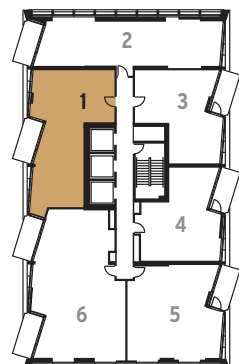

ONE WEST POINT

PORTAL WEST

UPDATED APARTMENT LAYOUT

2 bedroom apartment

4	6	6	6	8	6	10	6	12	6
14	6	16	6	18	6	20	6	22	6
24	6	26	6	28	6	30	6	32	6
34	6	36	6	38	6	40	6		

Interior area	73.0 sq.m.	786 sq.ft.
Exterior area	7.0 sq.m.	75 sq.ft.

ONE WEST POINT

PORTAL WEST

UPDATED APARTMENT LAYOUT

1 bedroom apartment

4 7 6 7 8 7 10 7 12 7
 14 7 16 7 18 7 20 7 22 7
 24 7 26 7 28 7 30 7 32 7
 34 7 36 7 38 7 40 7

Interior area	50.8 sq.m.	547 sq.ft.
External area	7.0 sq.m.	75 sq.ft.

ONE WEST POINT

PORTAL WEST

UPDATED APARTMENT LAYOUT

1 bedroom apartment

31 1

Interior area	74.0sq.m.	797 sq.ft.
Exterior area	7.0 sq.m.	75 sq.ft.

ONE WEST POINT

PORTAL WEST

UPDATED APARTMENT LAYOUT

2 bedroom apartment

17 1

Interior area	73.9 sq.m.	795 sq.ft.
Exterior area	7.0 sq.m.	75 sq.ft.

ONE WEST POINT

PORTAL WEST

UPDATED APARTMENT LAYOUT

3 bedroom apartment