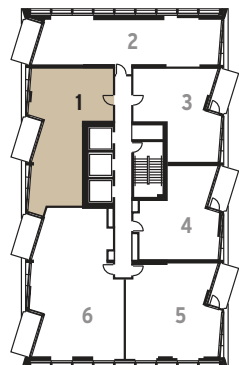

ONE WEST POINT

PORTAL WEST

UPDATED APARTMENT LAYOUT

2 bedroom apartment

4	6	6	6	8	6	10	6	12	6
14	6	16	6	18	6	20	6	22	6
24	6	26	6	28	6	30	6	32	6
34	6	36	6	38	6	40	6		

Interior area	73.0 sq.m.	786 sq.ft.
Exterior area	7.0 sq.m.	75 sq.ft.

ONE WEST POINT

PORTAL WEST

UPDATED APARTMENT LAYOUT

1 bedroom apartment

4 7 6 7 8 7 10 7 12 7
 14 7 16 7 18 7 20 7 22 7
 24 7 26 7 28 7 30 7 32 7
 34 7 36 7 38 7 40 7

Interior area	50.8 sq.m.	547 sq.ft.
External area	7.0 sq.m.	75 sq.ft.

ONE WEST POINT

PORTAL WEST

UPDATED APARTMENT LAYOUT

1 bedroom apartment

31 1

Interior area	74.0sq.m.	797 sq.ft.
Exterior area	7.0 sq.m.	75 sq.ft.

ONE WEST POINT

PORTAL WEST

UPDATED APARTMENT LAYOUT

2 bedroom apartment

17 1

Interior area	73.9 sq.m.	795 sq.ft.
Exterior area	7.0 sq.m.	75 sq.ft.

ONE WEST POINT

PORTAL WEST

UPDATED APARTMENT LAYOUT

3 bedroom apartment