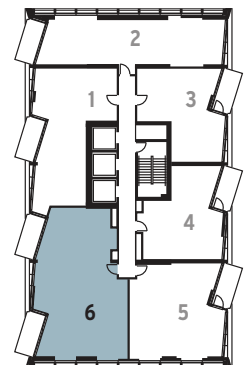

ONE WEST POINT

PORTAL WEST

UPDATED APARTMENT LAYOUT

1 bedroom apartment

4 7 6 7 8 7 10 7 12 7
 14 7 16 7 18 7 20 7 22 7
 24 7 26 7 28 7 30 7 32 7
 34 7 36 7 38 7 40 7

Interior area	50.8 sq.m.	547 sq.ft.
External area	7.0 sq.m.	75 sq.ft.

ONE WEST POINT

PORTAL WEST

UPDATED APARTMENT LAYOUT

1 bedroom apartment

31 1

Interior area	74.0sq.m.	797 sq.ft.
Exterior area	7.0 sq.m.	75 sq.ft.

ONE WEST POINT

PORTAL WEST

UPDATED APARTMENT LAYOUT

2 bedroom apartment

17 1

Interior area	73.9 sq.m.	795 sq.ft.
Exterior area	7.0 sq.m.	75 sq.ft.

ONE WEST POINT

PORTAL WEST

UPDATED APARTMENT LAYOUT

3 bedroom apartment

17 6 31 6

Interior area	106.1 sq.m.	1142 sq.ft.
Exterior area	14.0 sq.m.	151 sq.ft.

ONE WEST POINT

PORTAL WEST

UPDATED APARTMENT LAYOUT

1 bedroom penthouse

42 1

Interior area	58.1 sq.m.	625 sq.ft.
External area	42.0 sq.m.	452 sq.ft.