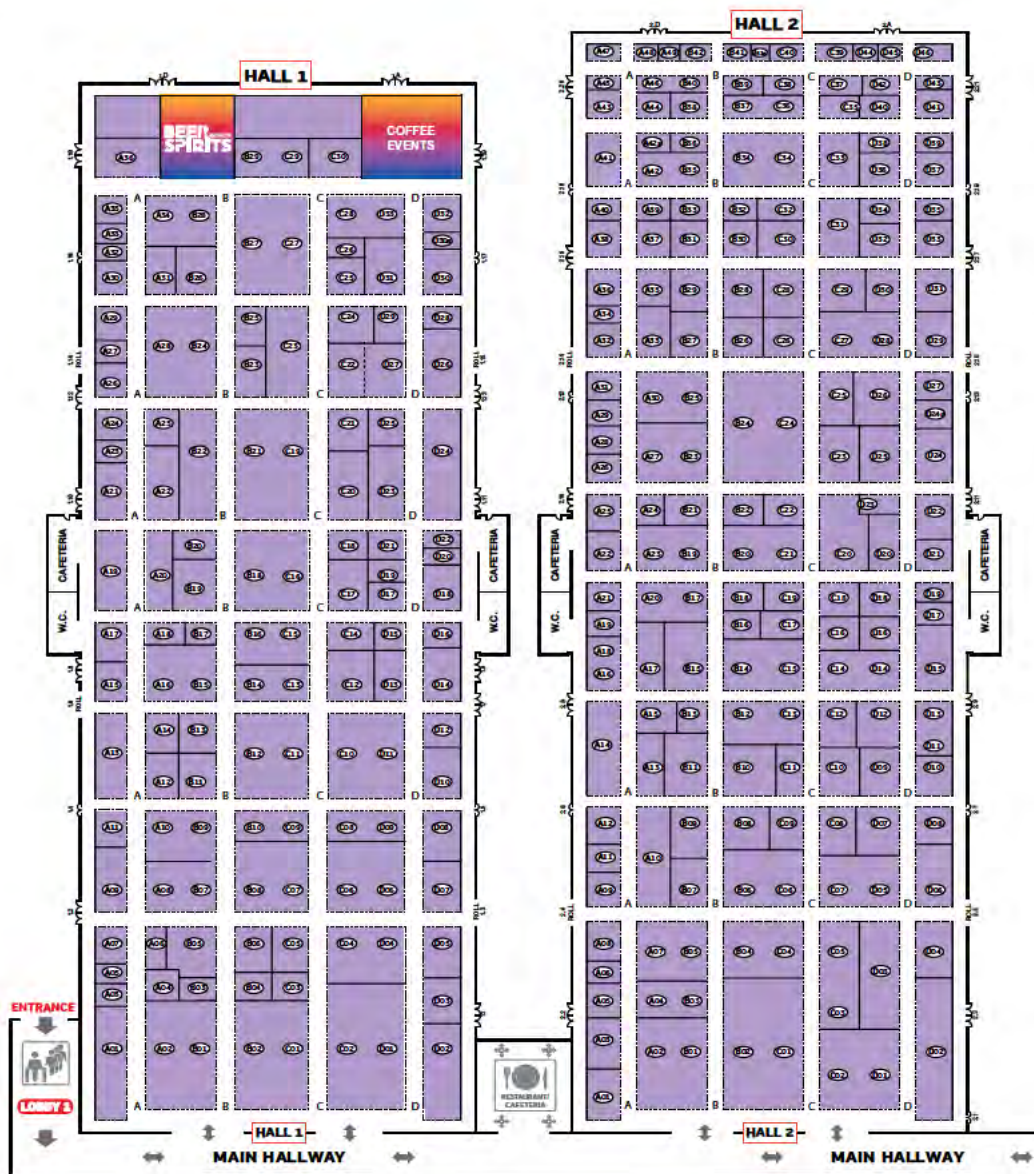

PRODUCT CATEGORIES PER HALL

1. **HALL 1**
2. Coffees - Beverages - Coffee Garnishes and Syrups - Beers - Spirits
   - Wines - Waters, Soft Drinks, Juices - Energy Drinks - Tea
   - Ice Creams - Waffles - Ice, Smoothies
   - Coffee Machines & Grinders
   - Dispensers
   - Beer & Spirits Show - Coffee Events

1. **HALL 2**
2. Kitchen Equipment & Machinery
   - Furnaces - BBQ - Store Equipment - Window Displays - Table Equipment
   - Catering & Buffet Equipment
   - Pools-Spa - Living Areas - Construction & Decoration - Wireless Ordering Systems (POS)
   - Cleaning - Consumables

1. **HALL 3**
2. Hotel Furnishings - Living Areas
   - Furnishing Fabrics - Curtains
   - Linen - Mattresses - Fitted Carpets - Carpets - Atriums & Shading Systems
   - Lighting - Amenities - Security Systems
   - Safes - Construction and Decoration
   - HORECA Business Lab