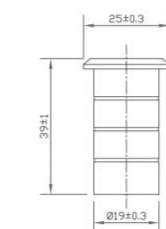

Material: Stainless steel

Optional color:

Highclass grey

Toffee gold

Brushed steel

16619001 (太郎灰 Highclass grey)

16619003 (太妃金 Toffee gold)

16619004 (钢拉丝 Brushed steel)