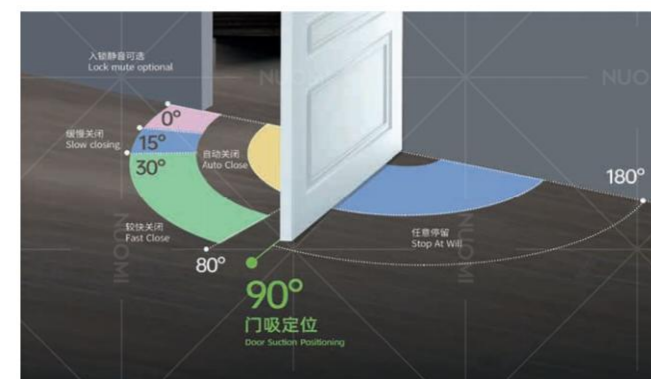

FUNCTION IS INTRODUCTION 功能介绍

1. 箭头朝上，不分左右安装。
2. 液压缓冲，低于 80°自动关闭。
3. 开启大于 80 度任意停留。
4. 门扇上下，左右两维可调。
5. 静音关闭，入锁关闭可选。
6. 90°定位。
7. 外置调节，安装后可调节关门快慢。

1. Install with the arrow facing upwards, regardless of left or right.
2. Hydraulic buffering, automatically closing below 80°.
3. Open and stay at any angle greater than 80 degrees.
4. The door leaf is adjustable in two dimensions: up and down, left and right.
5. Mute off, lock off optional.
6. 90° positioning.
7. External adjustment, the speed of closing the door can be adjusted after installation.

Door weight ≤ 70 KG, 2 hydraulic hinges.
Door weight ≤ 70 KG, 2 hydraulic hinges + 1 load-bearing hinge (door above 2100mm).
70 KG ≤ door weight ≤ 105KG, 3 hydraulic hinges.

1. 本产品的运动角度分为 0° - 80° 为自关角度段, 80° - 180° 为任意停留段。
 2. 在 90° 位置设置门定位功能, 定位柔和, 可免除另加装门吸。
 3. 小于 80° 合页会自动关闭, 为较快关闭段, 30° - 15° 为缓慢关闭段。
 4. 15° - 0° 为可调关闭速度段, 可选缓慢关闭 (静音关闭) 或稍快关闭 (加力入锁)。
1. The movement angle of this product is divided into 0° - 80° as the self closing angle range, and 80° - 180° as any stopping range.
 2. Set the door stop positioning function at a 90° position. The positioning is soft and eliminates the need for additional door suction.
 3. When the hinge is less than 80°, it will automatically close. It is a fast closing section, and 30° - 15° is a slow closing section.
 4. 15° - 0° is an adjustable closing speed range, with options for slow closing (silent closing) or slightly faster closing (force locking).