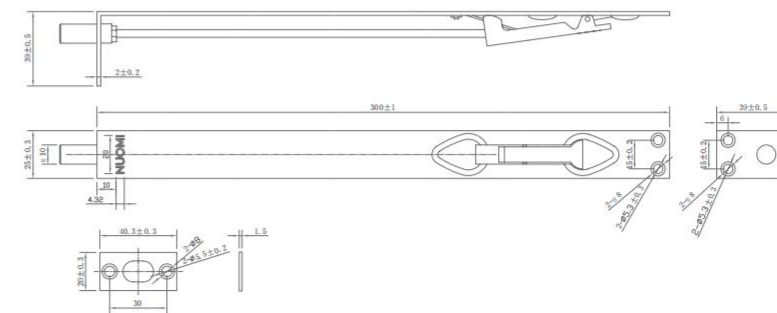

Material: Stainless steel

Optional color:

Highclass grey

Toffee gold

Brushed steel

16611204 (钢拉丝 Brushed steel)

16611203 (太妃金 Toffee gold)

16611201 (太郎灰 Highclass grey)