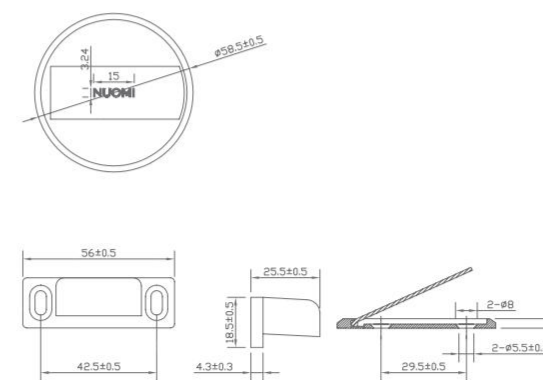

- Highclass grey
- Matt Black
- Brushed nickel

16540101 (太郎灰 Highclass grey)

16540102 (哑黑 Matt black)

16540105 (镍拉丝 Brushed nickel)

DOOR TOP

门顶

X501

材质：锌合金