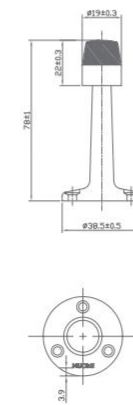

Brushed nickel

16550101 (太郎灰 Highclass grey)

16550102 (哑黑 Matt black)

16550105 (镍拉丝 Brushed nickel)

DOOR TOP

门顶

X550

材质：不锈钢