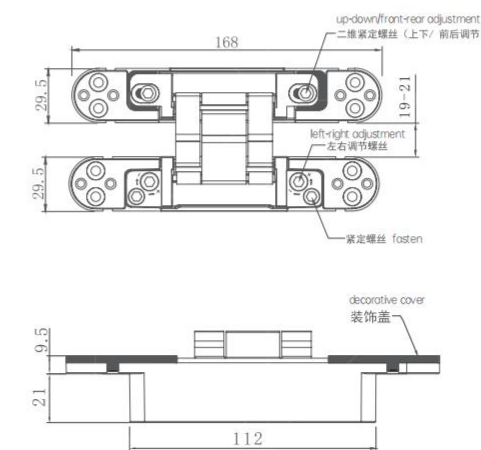

THREE-DIMENSIONAL ADJUSTABLE HIDDEN HINGE

三维可调暗藏合页

H520

材质: 铝镁合金

可选颜色:

- 太郎灰
- 哑黑
- 太妃金

Material: Aluminum-magnesium alloy

Optional color:

- Highclass grey
- Matt black
- Toffee gold

门重 ≤80KG (2个合页)
门重 ≤120KG (3个合页)

Door weight ≥80KG (2 hinges)
Door weight ≤120KG (3 hinges)