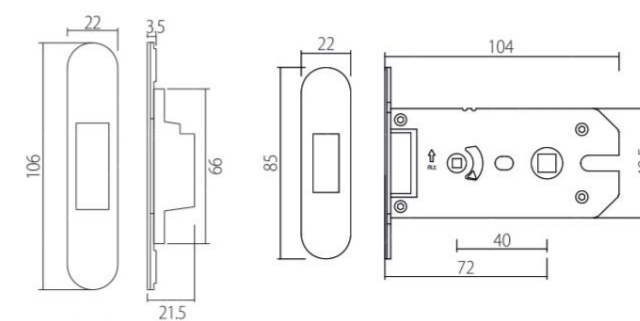

扣盒 magnetic contact

锁体 lock body