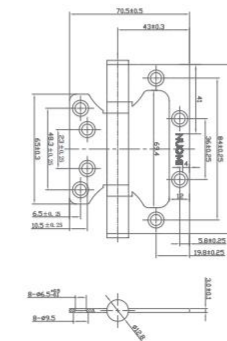

16400201 (太郎灰 Highclass grey)