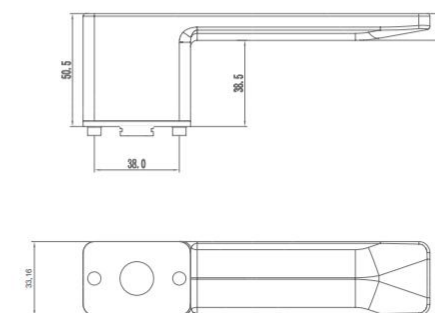

MINIMALIST SINGLE TONGUE LOCK

极简一字锁

M601

材质：锌合金

可选颜色：

- 太郎灰
- 哑黑
- 玉兰白

Material: Zinc alloy

Optional color:

- Highclass grey
- Matt black
- Magnolia white