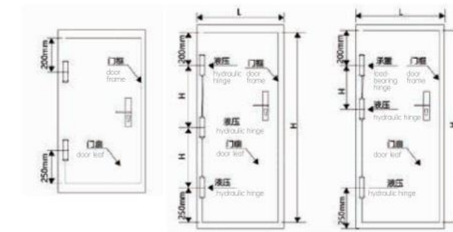

SUGGESTED INSTALLATION LOCATION 建议安装位置

2 只液压安装图 2 hydraulic hinges
3 只液压安装图 3 hydraulic hinges
2 液压 + 1 承重安装图 2 hydraulic hinges + 1 load-bearing hinge

WEIGHT BEARING RECOMMENDATIONS 承重建议

- 门重 ≤60KG
  2 只液压合页
- 门重 ≤60KG
  2 只液压 + 1 只承重 (门高于 2100mm)
- 60KG ≤ 门重 ≤75KG
  3 只液压合页

Door weight ≤60 KG, 2 hydraulic hinges.
Door weight ≤60 KG, 2 hydraulic hinges + 1 load-bearing hinge (door above 2100mm).
60 KG ≤ door weight ≤75KG, 3 hydraulic hinges.