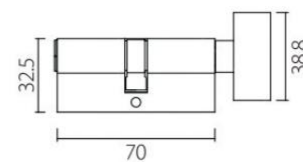

Suitable door thickness:

38-52mm

16320101 (太郎灰 Highclass grey)

16320102 (哑黑 Matt black)

16320106 (亮铬 Bright chrome)

16320103 (太妃金 Toffee gold)

16320107 (PVD)

PURE COPPER LOCK CYLINDER,
SMOOTH OPENING