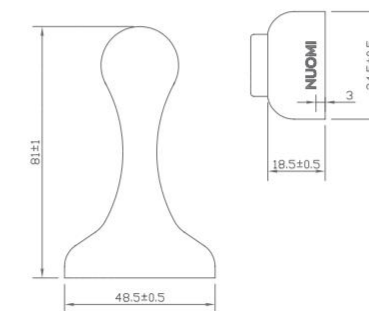

Material: Stainless steel

Optional color:

Highclass grey

Matt black

Toffee gold

16510101 (太郎灰 Highclass grey)

16510102 (哑黑 Matt black)

16510103 (太妃 Toffee gold 金)