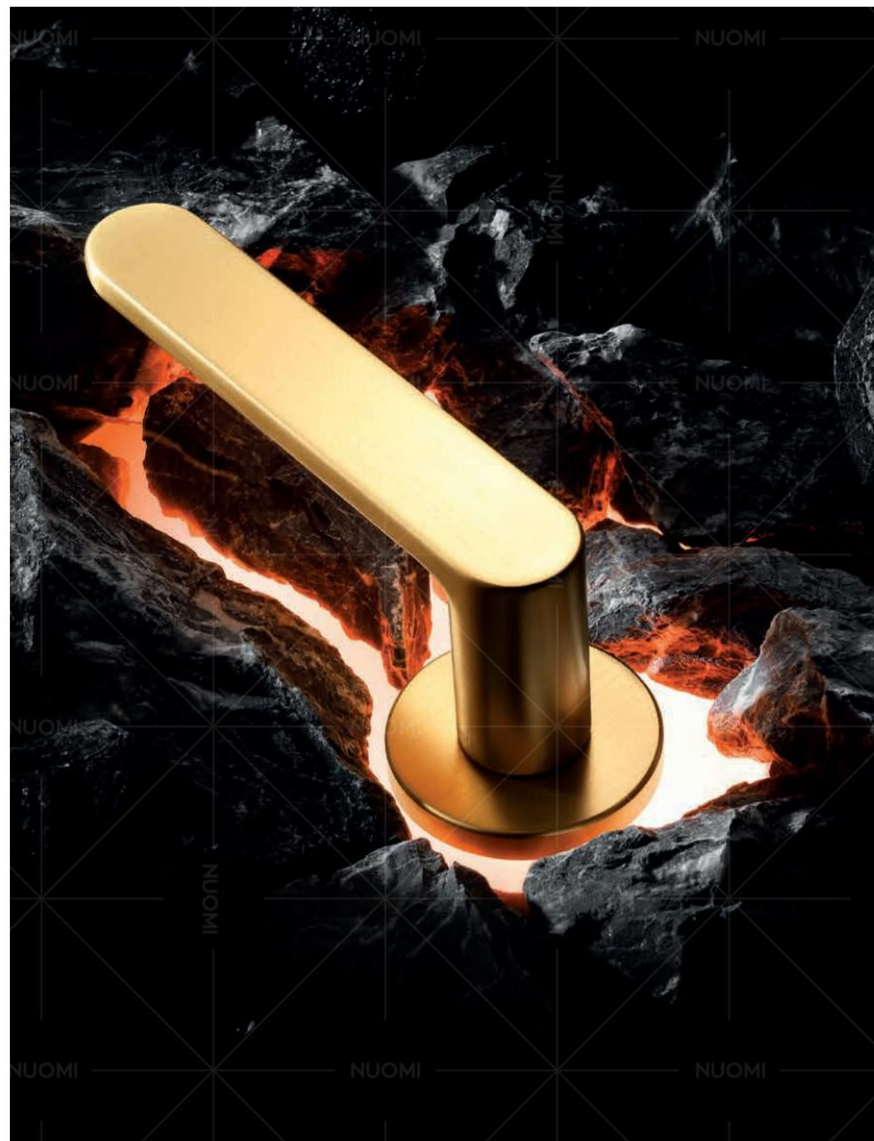

NUOMI
DOOR LOCK SYSTEM

诺米门控五金系统

NUOMI 诺米