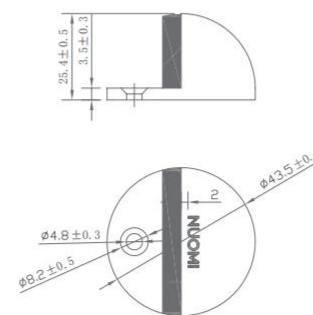

Matt black

Toffee gold

Brushed steel

16555004 (钢拉丝 Brushed steel)

16555001 (太郎灰 Highclass grey)

16555002 (哑黑 Matt black)

16555003 (太妃 Toffee gold 金)

LATCH LOCKING