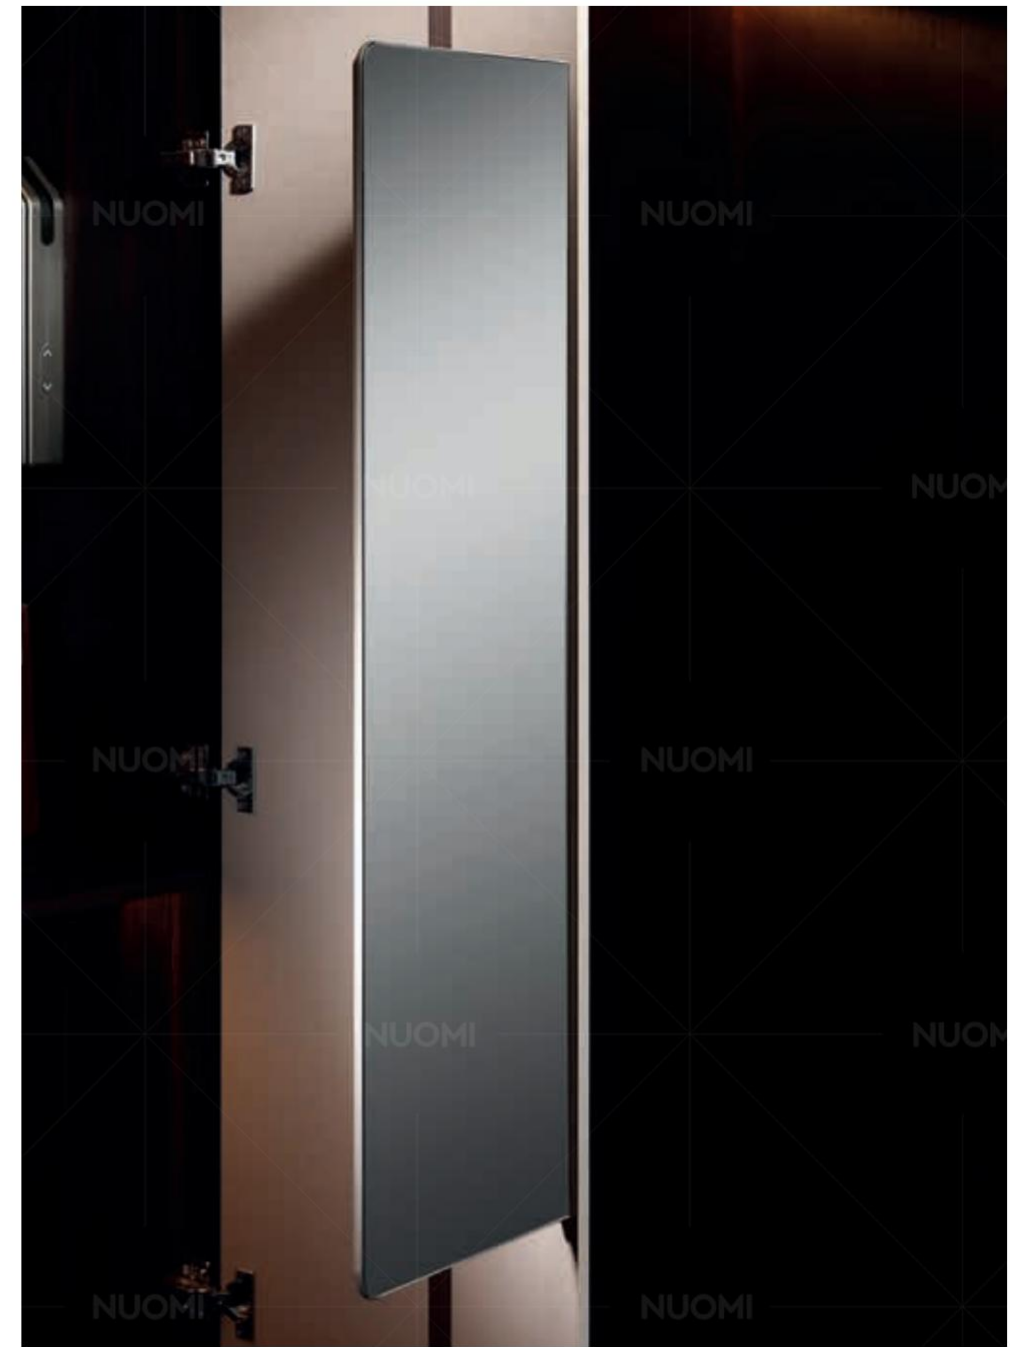

SIMPLE SLIDING MIRROR / P. 113

简约型门板旋转镜

The built-in 90° folding and rotating fitting mirror saves space and brings greater convenience to users' living habits.

内藏式 90°折叠旋转试衣镜，随用随取更省空间，对使用者的生活习惯带来更大便利性。