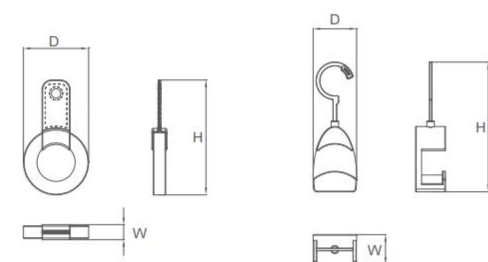

LEATHER STORAGE BOX
赫拉衣裤架套装 B

Item No. 型号	Specification (WxDxH) 规格
6184800	丝巾架 x3+ 手提袋挂架 x2

FUNCTION / 功能

适合悬挂西装、连衣裙、上衣等, 便于取放, 让衣柜整洁有序。

DESIGN / 设计

Use solid wood to pledge, the surface is exquisite and smooth, can match the wardrobe of all sorts of design, depth different tonal, vogue is elegant, show wardrobe grade to the utmost.

采用实木材质搭配梵戴棕皮革, 表面细腻光滑, 可搭配各种款式、深浅不同色调的衣柜, 时尚优雅, 尽显衣柜品位。