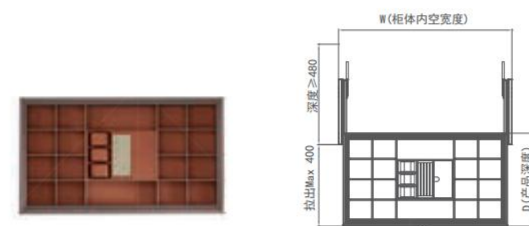

FUNCTION / 功能

Suitable for storing ornaments, squares, belts, etc. With damp guide rail, smooth, smooth and quiet use; different specifications can be selected according to different cabinets.

适合储存饰品、方巾、皮带等；搭配阻尼导轨，使用顺滑，平稳，静谧；可根据不同柜体选配不同规格。

DESIGN / 设计

部件装嵌完美细致，整体结构稳固，安装简易；波尔多红搭配玛瑙红皮革，质感雅致而时尚，使衣柜透出一份优雅的气质。