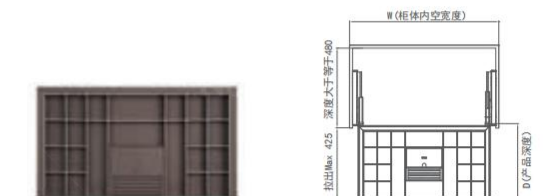

FUNCTION / 功能

Suitable for storing ornaments, squares, belts, etc. it is equipped with a push-pull jewelry box and a reasonable layout to maximize the use of space to meet all jewelry storage needs.

适合储存饰品、方巾、皮带等；配置可推拉饰品盒，布局合理最大化利用空间，满足全饰品收纳需求。

DESIGN / 设计

The assembly of components is perfect and meticulous, the overall structure is stable, easy to install; Vandai brown leather insole with Taro gray metal frame, unique style.

部件装嵌完美细致，整体结构稳固，安装简易；梵戴棕皮革内底，搭配太郎灰金属边框，独具格调。