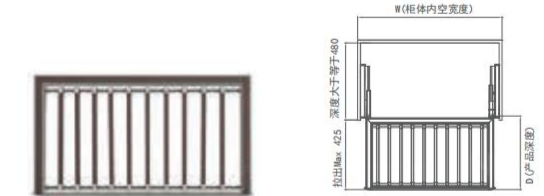

FUNCTION / 功能

Suitable for storing clothes, trousers, towels, etc. Hanging trouser hanger to prevent pants from wrinkles. Industrial snap-on terminal, easy to take and place.

适合储存各类西裤；垂挂式裤挂架，避免裤装褶皱；工业卡接端头，易于取放。

DESIGN / 设计

The assembly of components is perfect and meticulous. The aluminum alloy pant hangers are fully covered with leather, providing ultimate care for delicate trousers.

部件装嵌完美细致，整体结构稳固，安装简易；皮革全覆盖铝合金工型裤挂，为娇贵裤装提供至尊呵护。