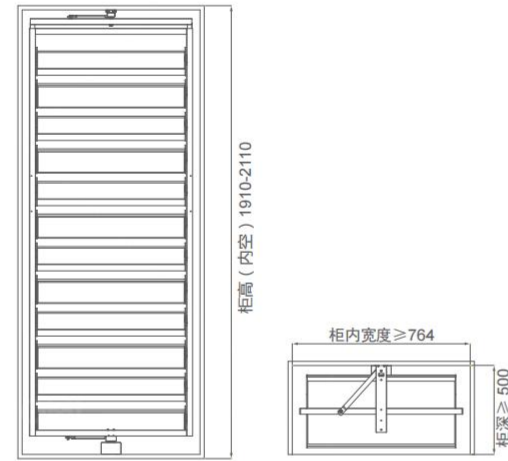

360°ROTATABLE MULTI-LAYER SHOES RACK

360°旋转多层鞋架

Item No. 型号	Specification (WxDxH) 规格	Applicative inner width 适用柜内空宽度	Layer 层数
波尔多红 香槟金 太郎灰			
6092303 6102303 6112303	700x360x(1350-1550)mm	764mm 以上	8 层
6092305 6102305 6112305	700x360x(1630-1830)mm	764mm 以上	10 层
6092304 6102304 6112304	700x360x(1910-2110)mm	764mm 以上	12 层