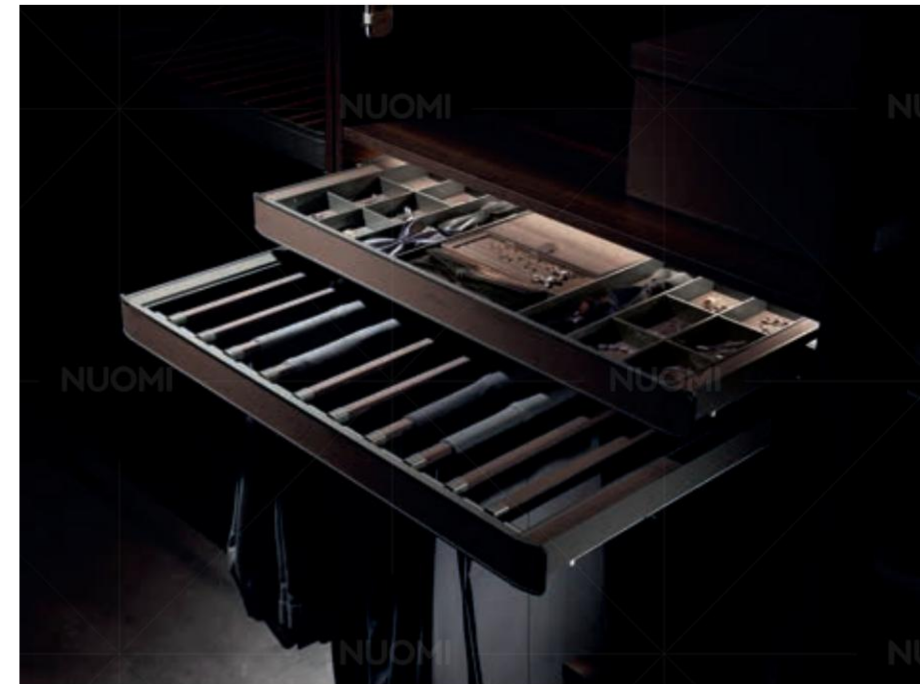

方寸之美 收纳艺术

「赫拉」系列衣柜收纳

与美学相结合
合理利用空间
容纳生活的琐碎与繁重
转变为生活的趣味和品质
/ 这也是对美好生活的重新塑造演绎

细致的磨砂质感
与璀璨的首饰搭配相得益彰

材质与精湛工艺完美融合
锻造出时尚精致轻巧的收纳设计
让物品井井有条的摆放在衣橱之中

极简超跑尾翼 洗练经典边角

Slim partition and flexible extension of structural frame;
Exquisite design, release more space in the drawer.

灵感源自超跑尾翼设计，圆弧转角自然过渡；
完美平衡导轨间隙，一收一藏不失灵动。

材质转化空间立体感

Bottom structure design connecting frame and track;
Improve the structural stability and aesthetic feeling, showing exquisite charm.

梵戴棕细腻皮革 + 太郎灰质感金属；
刚柔并济消弥功能区沉闷感。

赫马隐藏轨无缝设计

Classify and store clothes and accessories in layers according to function, material, frequency of use and care level;
Provide users with unique storage methods; Everything you need in one cabinet.

无缝设计让导轨隐于无形；
低奢极简，开合之间，顺滑无阻。

革命性表面处理技术

Slim partition and flexible extension of structural frame;
Exquisite design, release more space in the drawer.

氟碳纳米喷涂工艺，环保与性能完美结合，精致细腻的磨砂质感，耐磨耐蚀；
增加航空铝材表面的光泽度、硬度及耐候性，有效防止水分、污染物质等物体表面侵蚀。

魔术贴式固定装配

Bottom structure design connecting frame and track;
Improve the structural stability and aesthetic feeling, showing exquisite charm.

魔术贴式快装快拆结构；
强大吸附，粘附牢固，省时省力。

赫马隐藏式三节轨

Classify and store clothes and accessories in layers according to function, material, frequency of use and care level;
Provide users with unique storage methods; Everything you need in one cabinet.

导轨板材镀锌钢板保证强度，可动态负重 25kg，
极限载重依然开合顺畅；
通过 SGS 产品测试开合，欧标测试寿命达到 5 万次。