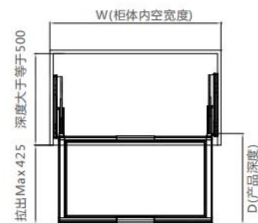

FUNCTION / 功能

适合储存衣服, 裤子, 毛巾等; 搭配阻尼导轨, 使用顺滑, 平稳, 静谧; 框架结构可根据需求伸缩调节 100mm, 可根据不同柜体选配不同规格。

DESIGN / 设计

部件装嵌完美细致, 整体结构稳固, 安装简易; 氟碳紫金色, 适配能力强, 可搭配各种款式、深浅不同色调的衣柜, 时尚优雅, 尽显衣柜价值品位。

SOFT-CLOSING TROUSERS RACK
阻尼西裤架

Item No. 型号	Specification (WxDxH) 规格	Applicative inner width 适用柜内空宽度
6050460S	564x480x75mm	564-664mm
6050470S	664x480x75mm	664-764mm
6050480S	764x480x75mm	764-864mm
6050490S	864x480x75mm	864-964mm