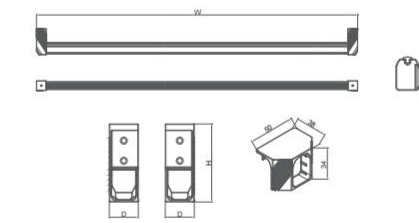

CLOTHES RAIL/HOLDER FOR CLOTHES RAIL
挂衣杆 / 衣杆座

Item No. 型号	Length 长度	Material 材质
6052800S	3000mm	铝合金
6052801S	----	锌合金
6052602S	----	锌合金

6052800S

6052801S

6052602S

FUNCTION / 功能

Suitable for hanging clothes. Equipped with anti-skid rubber strip, anti-skid noise reduction. Simple design, quick and convenient installation.
适合悬挂各式衣物。搭配防滑胶条，防滑减噪。简装设计，安装快捷方便。