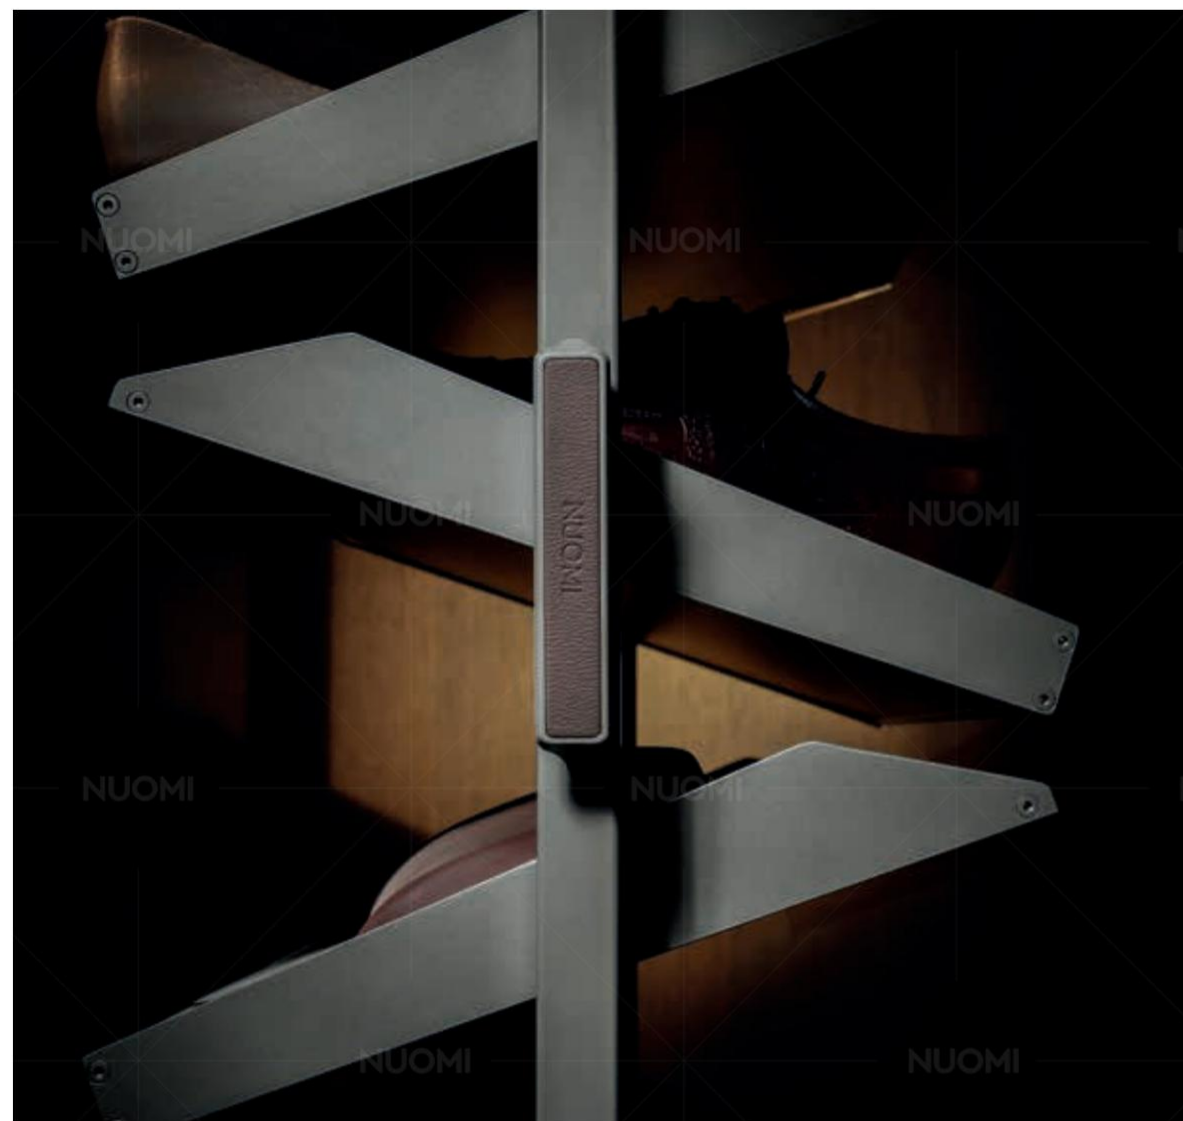

Handle covered leather, beautiful and more texture.

优质皮革拉手设计，美观且更具质感。

ROTATE SHOE RACK

360° ROTATABLE MULTI-LAYER
SHOES RACK / P.062

The layout is mainly practical, which not only presents a sense of visual balance, but also increases the fullness of the space.

360° 旋转多层鞋架

布局以实用性为主，既呈现出视觉平衡感，又增加了空间的饱满度。

ROTATABLE MULTI-LAYER SHOES RACK

The ergonomic handle design is carefully considered to create a comfortable handshake.

人机工学拟态拉手设计, 精心考量铸造舒适握手感。

PUSH-PULL ROTATING MIRROR / P.063