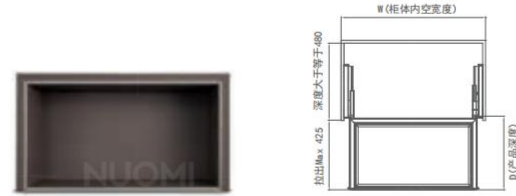

FUNCTION / 功能

Suitable for storing clothes, trousers, towels, etc. Large opening visual design, 50L deep capacity, load capacity up to 25kg, meeting the storage needs of heavy clothes.

适合储存衣服、裤子、毛巾等；大开口可视化设计，深容量，承重高达25kg，满足厚重衣物收纳需求。

DESIGN / 设计

The assembly of components is perfect and meticulous. The basket body is made of high-grade waterproof leather, resistant to moisture and corrosion, and has no risk of deformation.

部件装嵌完美细致，整体结构稳固，安装简易；高级别防水全皮篮体，抗潮防腐，无变形之虞。