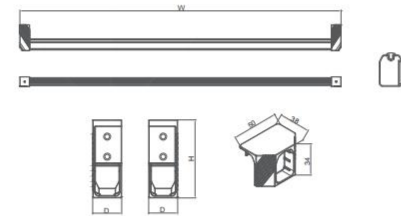

6183102

FUNCTION / 功能

Intimate anti-slip strips, quiet, comfortable and more friendly. Regular side installation + special top installation + 90° corner, 3 application methods with diverse functions to meet different indoor environments.

贴心防滑条，静音舒适更具亲和力。常规侧装 + 特殊顶装 + 90°转角，3种应用方式功能多样，满足不同室内环境。

DESIGN / 设计

Metal lining, paired with Venetian brown skin, showing elegance.

金属内里，搭配梵戴棕表皮，尽显高雅。

LEATHER STORAGE BOX
皮革收纳盒

Item No. 型号	Specification (WxDxH) 规格	Applicative inner width 适用柜内空宽度
6183900	267x330x80mm	----