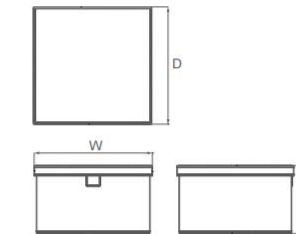

梵戴棕皮革，适配能力强，可搭配各种款式、深浅不同色调的衣柜，时尚优雅，尽显衣柜品位。

LEATHER CASE
皮革收纳箱

Item No. 型号	Specification (WxDxH) 规格	Applicative inner width 适用柜内空宽度
6184000	467x414x260mm	----
	367x364x210mm	----

FUNCTION / 功能

Wrapped in high quality leather, the goods can be easily received, simple and light.