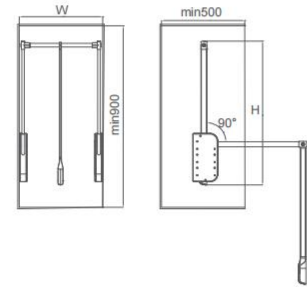

FUNCTION / 功能

Suitable for storage jacket, coat, evening dress, etc. Hover in any direction from 0-88°, convenient and easy to pick up items. The width is adjustable, suitable for 800-1200mm cabinets, and the maximum load-bearing capacity is 15kg.

适合储存上衣、外套、晚礼服等；
0-88°多方位任意悬停，便捷轻松取物。宽度可调，
适用 800-1200mm 柜体，最大承重 15kg。

DESIGN / 设计

One-click lifting design makes full use of the space at the top of the wardrobe. The crossbar is fully surrounded by leather and has an elegant temperament. The assembly of components is perfect and meticulous, the overall structure is stable, easy to install.

一键升降设计，充分利用衣柜顶端空间；
横杆全皮包围设计，气质优雅；部件装嵌完美细致，
整体结构稳固，安装简易。

360°ROTATABLE MULTILAYER SHOES RACK
360°旋转多层鞋架

Item No. 型号	Specification (WxDxH) 规格	Applicative inner width 适用柜内空宽度	Layer 层数
6182301	720x370x(790-990)mm	764mm 以上	4 层
6182302	720x370x(1070-1270)mm	764mm 以上	6 层
6182303	720x370x(1350-1550)mm	764mm 以上	8 层
6182305	720x370x(1630-1830)mm	764mm 以上	10 层
6182304	720x370x(1910-2110)mm	764mm 以上	12 层