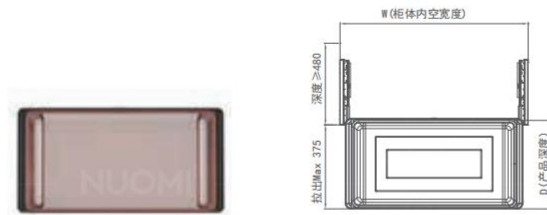

FUNCTION / 功能

Suitable for storing clothes, trousers, towels, etc. With damping guide rail, smooth, smooth and quiet use; Different specifications can be selected according to different cabinets.

适合储存衣服, 裤子, 毛巾等; 搭配阻尼导轨, 使用顺滑, 平稳, 静谧; 可根据不同柜体选配不同规格。

DESIGN / 设计

部件装嵌完美细致, 整体结构稳固, 安装简易; 波尔多红搭配玛瑙红密网篮, 质感雅致而时尚, 使衣柜透出一份优雅的气质。