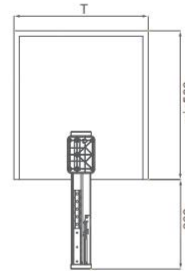

SOFT-CLOSE TOP-INSTALL CLOTHES RACK
阻尼顶装挂衣架

Item No. 型号	Specification (WxDxH) 规格	Applicative inner width 适用柜内空宽度
太郎灰		
6111300	92x460x126mm	-----
6111301	92x360x126mm	-----

FUNCTION / 功能

Suitable for hanging clothes; With damping guide, it is smooth, smooth and quiet.
适合挂衣服; 搭配阻尼导轨, 使用顺滑, 平稳, 静谧。

DESIGN / 设计

Double top guide rail structure, unique U-shaped design, equipped with steel ball separation, perfect and detailed components embedded, the overall structure is stable, easy to install.

顶装双导轨结构, 独特 U 形设计, 配有钢珠分隔, 部件装嵌完美细致, 整体结构稳固, 安装简易。

SOFT-CLOSE LIFTABLE HANGER
阻尼升降挂衣架

Item No. 型号	Specification (WxDxH) 规格	Applicative inner width 适用柜内空宽度
太郎灰		
6111606	(564-764)x148x860mm	564-764mm
6111607	(764-1064)x148x860mm	764-1064mm