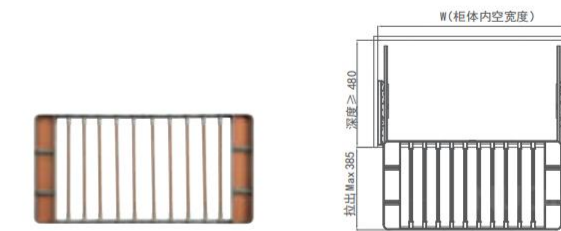

Item No. 型号	Specification (WxDxH) 规格	Applicative inner width 适用柜内空宽度
太郎灰		
6120460	564x473x74mm	560-568mm
6120470	664x473x74mm	660-668mm
6120480	764x473x74mm	760-768mm
6120490	864x473x74mm	860-868mm

FUNCTION / 功能

Suitable for storing clothes, trousers, towels, etc. With damping guide rail, smooth, smooth and quiet use; Different specifications can be selected according to different cabinets.

适合储存衣服, 裤子, 毛巾等; 搭配阻尼导轨, 使用顺滑, 平稳, 静谧; 可根据不同柜体选配不同规格。

DESIGN / 设计

The assembly of components is perfect and meticulous, the overall structure is stable, easy to install.

部件装嵌完美细致, 整体结构稳固, 安装简易; 波尔多红搭配雅致而时尚的玛瑙红, 使衣柜透出一份优雅的气质。