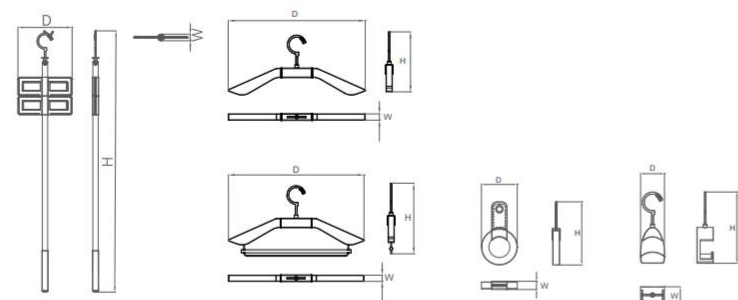

COAT HANGER
赫拉衣裤架套装 A

Item No. 型号	Specification (WxDxH) 规格
6184700	衣架 x1+ 裤架 x1+ 领带架 x1+ 丝巾架 x1+ 手提袋挂架 x1

FUNCTION / 功能

Suitable for hanging trousers, towels, etc., easy to pick up and put, so that the wardrobe neat and orderly.

适合悬挂裤装、毛巾等, 便于取放, 让衣柜整洁有序。

DESIGN / 设计

Use solid wood to pledge, the surface is exquisite and smooth, can match the wardrobe of all sorts of design, depth different tonal, vogue is elegant, show wardrobe grade to the utmost.

采用实木材质搭配梵戴棕皮革, 表面细腻光滑, 可搭配各种款式、深浅不同色调的衣柜, 时尚优雅, 尽显衣柜品位。