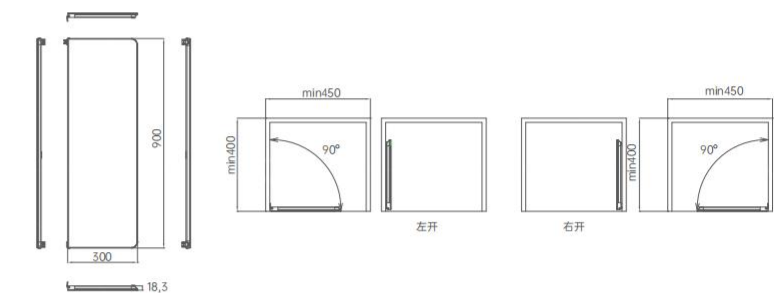

FUNCTION / 功能

Hidden in the inside of the cabinet, can be pulled out 90° translation, save wardrobe space.
隐藏于柜内侧，打开后可旋转90°，节省衣柜空间。

DESIGN / 设计

Fluorocarbon coating purple gold, strong adaptability, can match all kinds of styles, shades of different colors of the wardrobe, fashionable and elegant, do show the taste of the wardrobe.

氟碳波尔多红，适配能力强，可搭配各种款式、深浅不同色调的衣柜，时尚优雅，尽显衣柜品位。