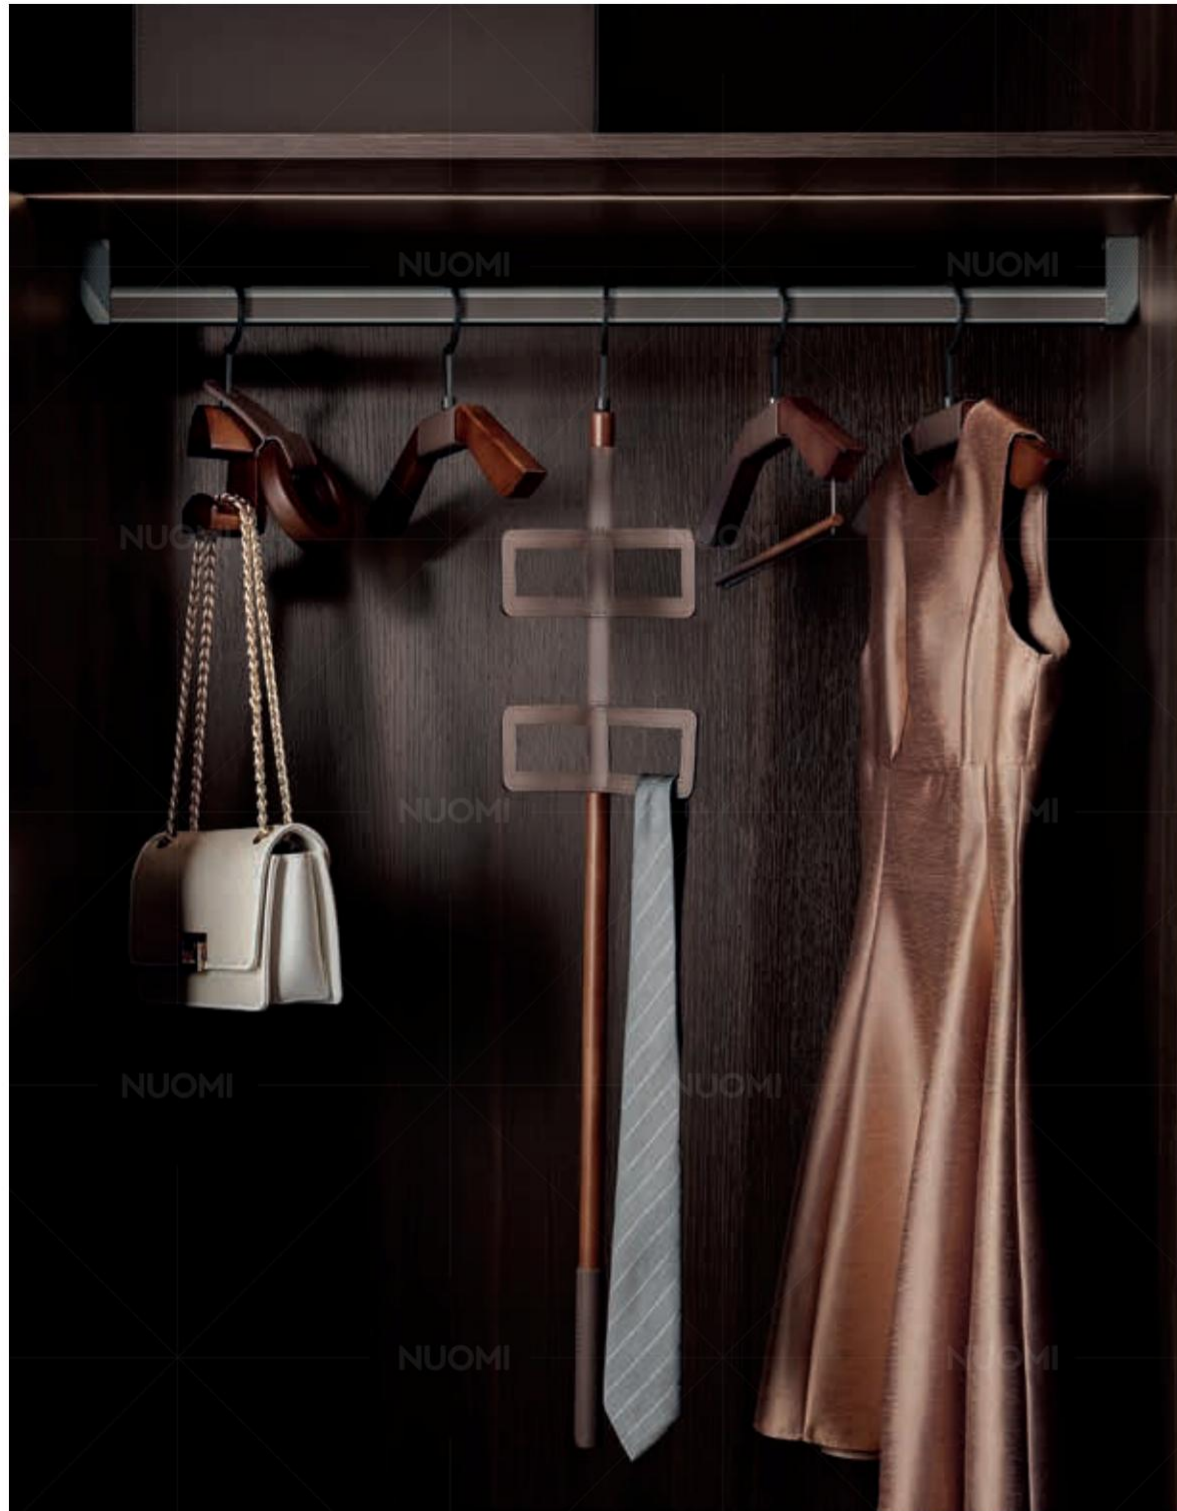

TROUSERS HANGER / P.065

衣裤架套装

Connotative but not ostentatious, every detail demonstrates high-quality life. The unique charm and beauty convey all the beauty to you who love life.

有内涵而不张扬，每个细节都在彰显高品质的生活。韵味与美感独具，将所有美好传达给热爱生活的你。