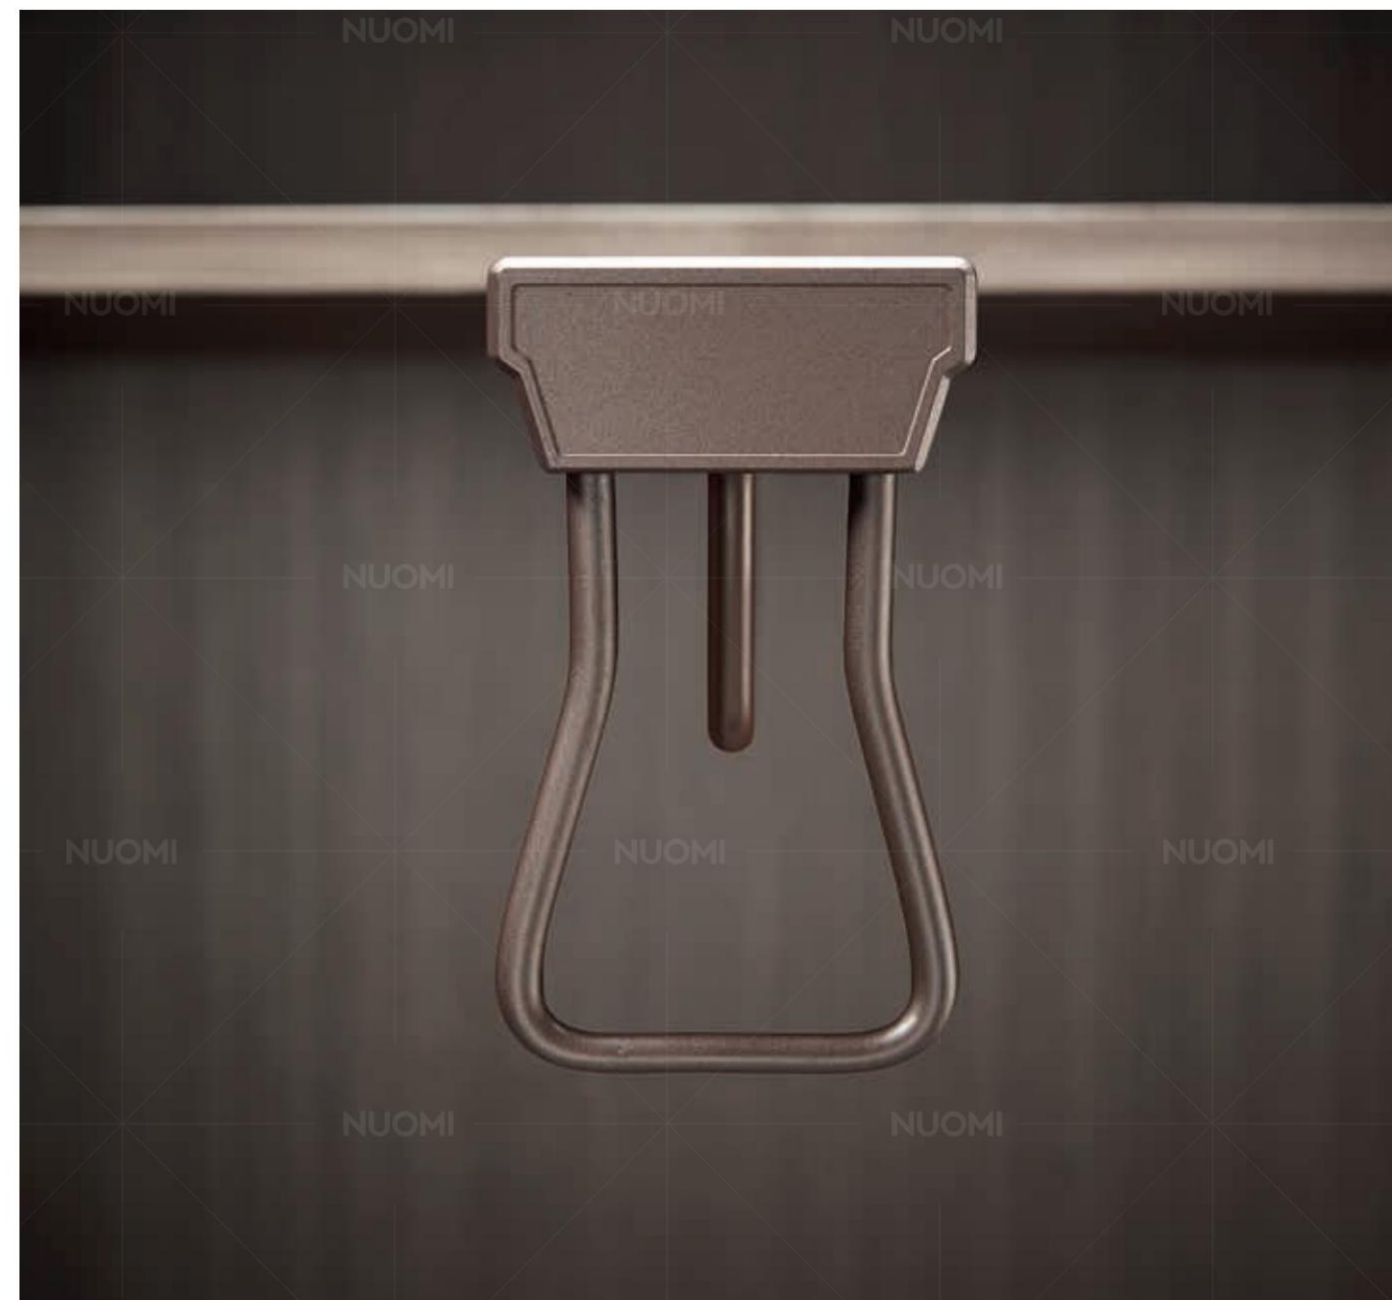

Scientific and equal partition design hanger, effectively prevent the clothing collision when pushing and pulling, to create an orderly quality of life.

科学距离等分设计挂衣架，有效防止推拉时衣物相互碰撞，打造有条不紊品质生活。