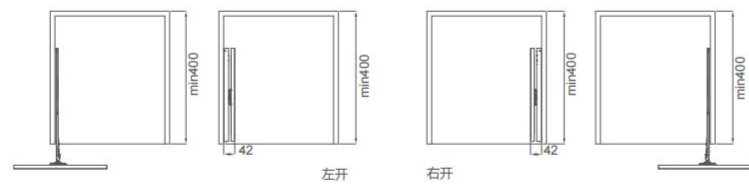

FUNCTION / 功能

Hidden in the inside of the cabinet, it can be 90° translation after being pulled out to save the wardrobe space.

隐藏在柜内侧，拉出后可 90° 平移，节省衣柜空间。

DESIGN / 设计

Fluorocarbon Hera red, adaptive ability, can be matched with various styles, shades of different colors of the wardrobe, fashionable and elegant, to show the wardrobe taste.

氟碳波尔多红，适配能力强，可搭配各种款式、深浅不同色调的衣柜，时尚优雅，尽显衣柜品位。

HANGING ROD/HANGING ROD BASE (TRAPEZOID)
挂衣杆 / 衣杆座 (梯形)

Item No. 型号	Length 长度	Material 材质
波尔多红 香槟金 太郎灰 (定制款)		
6092600 6102600 6112600	3000mm	铝合金
6092601 6102601 6112601	----	锌合金 + ABS 塑料
6092602 6102602 6112602	----	锌合金