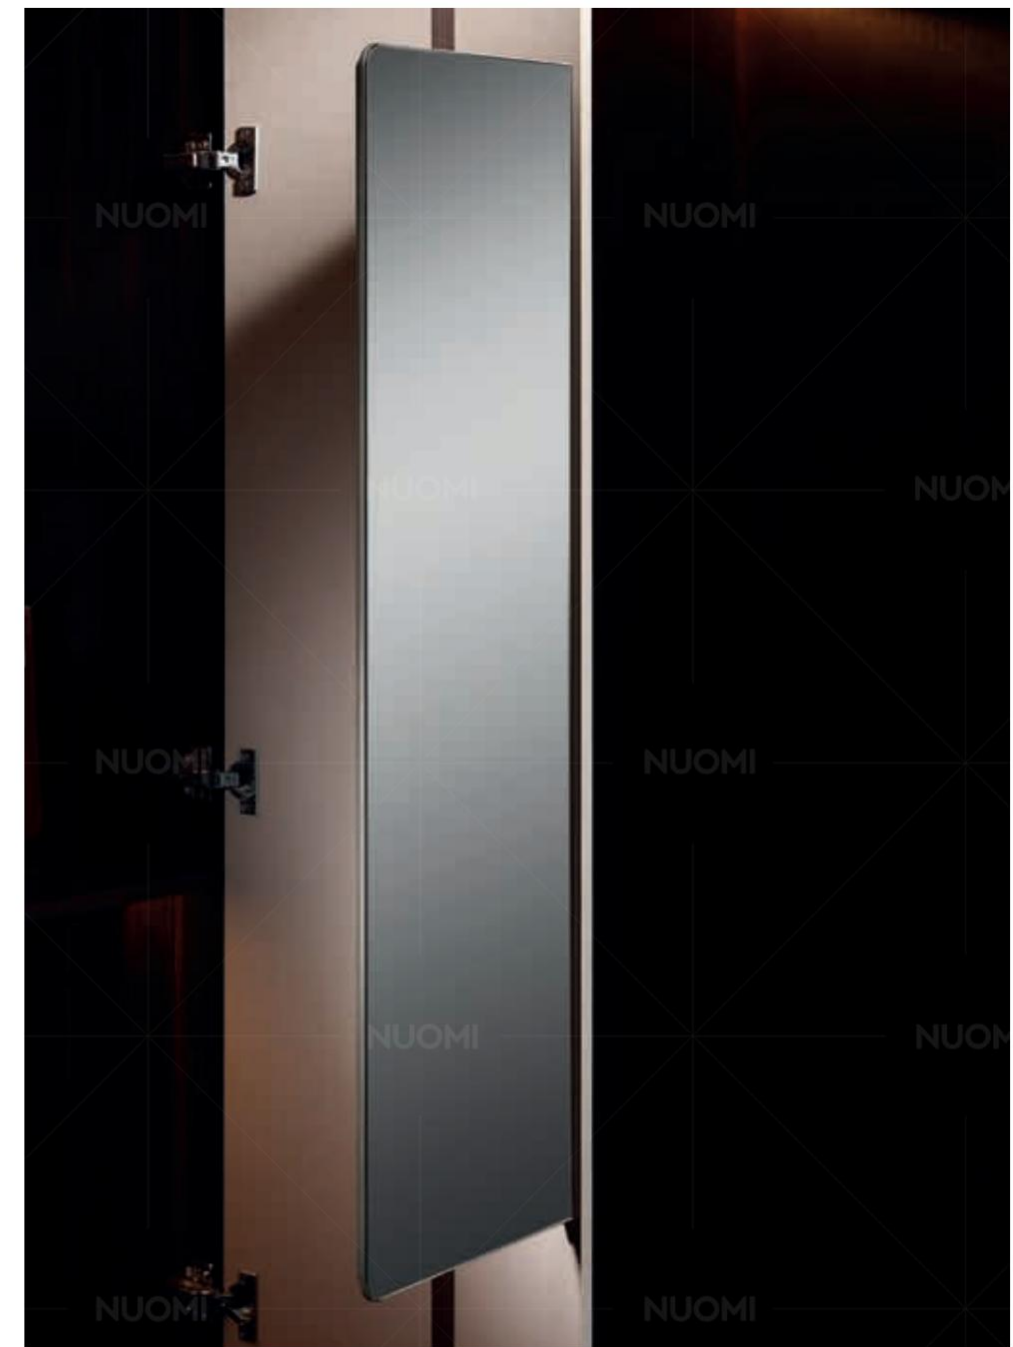

SIMPLE SLIDING MIRROR / P. 2 2 2

简约型门板旋转镜

The built-in 90° folding and rotating fitting mirror saves space and brings greater convenience to users' living habits.

内藏式 90°折叠旋转试衣镜，随用随取更省空间，对使用者的生活习惯带来更大便利性。