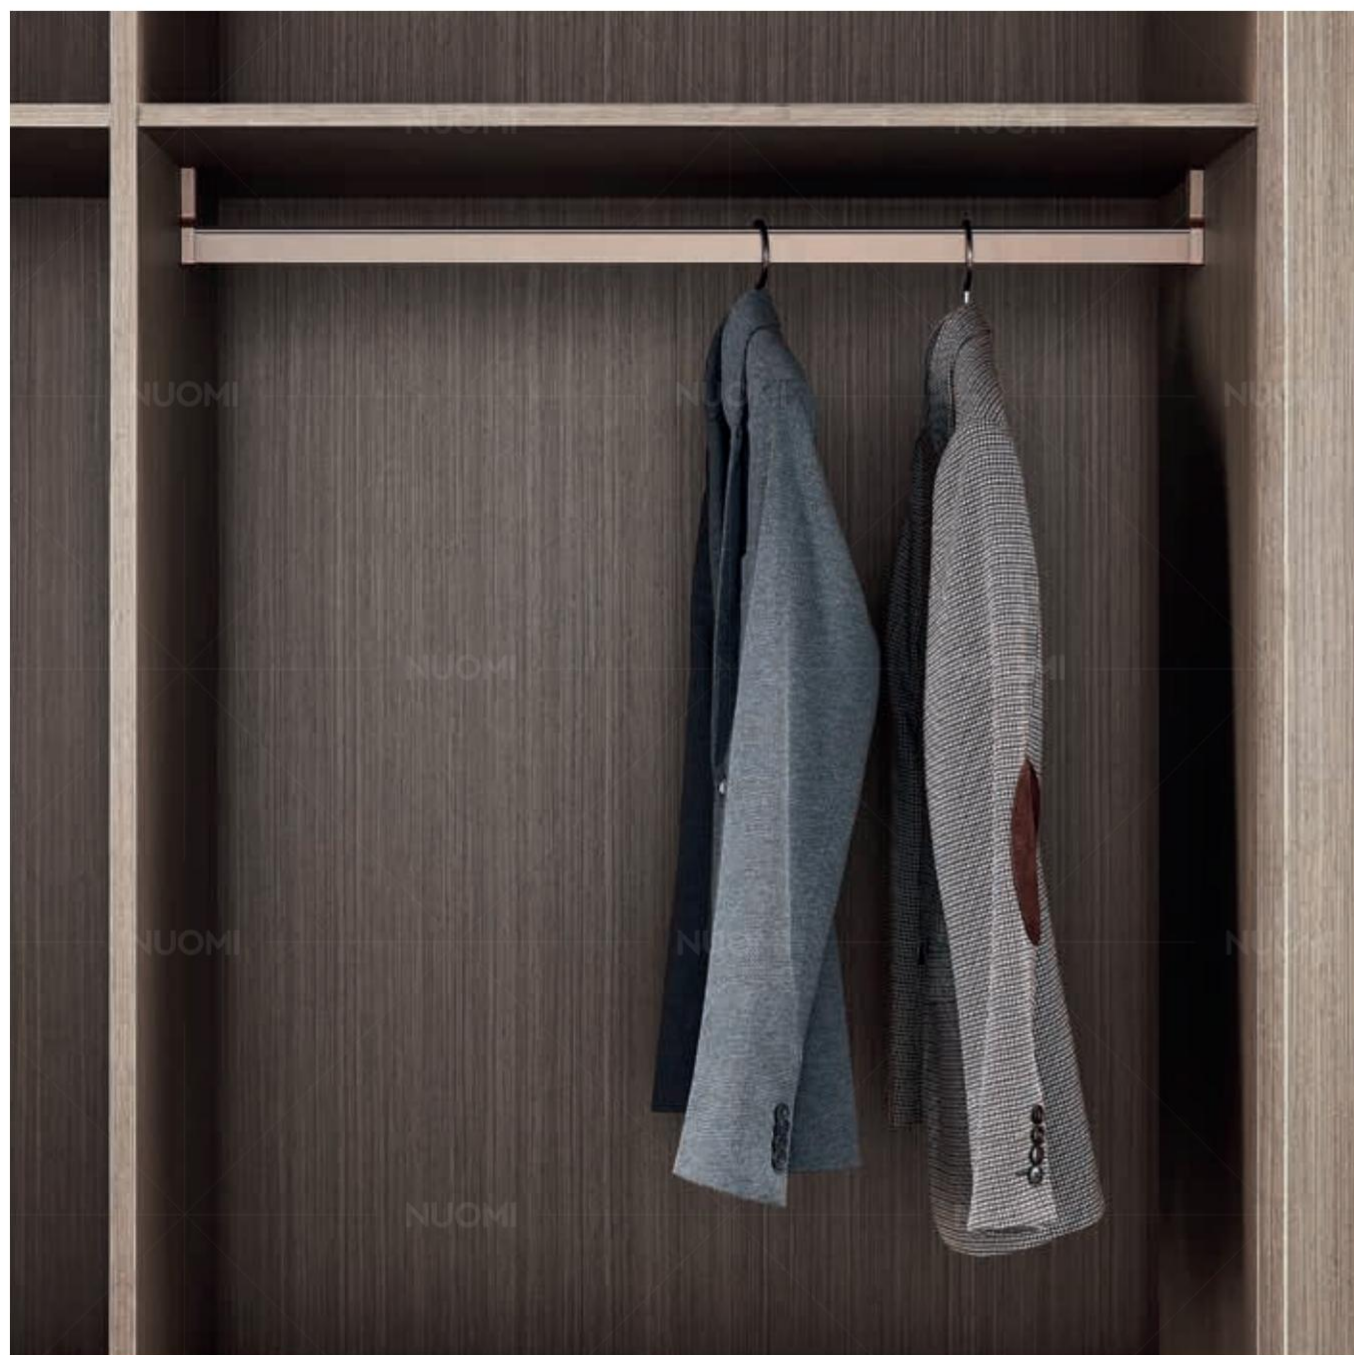

HANGING ROD/HANGING ROD BASE (SQUARE) / P.182

挂衣杆 / 衣杆座 (方形)

Simple and fashionable design, with anti-slip strip design, Orderly arrangement of clothes, makes your wardrobe more tidy.

用颜值与实力征服你, 简约时尚的设计, 搭配防滑条设计, 让衣物井然有序的排列, 让您的衣柜收纳更显整洁。