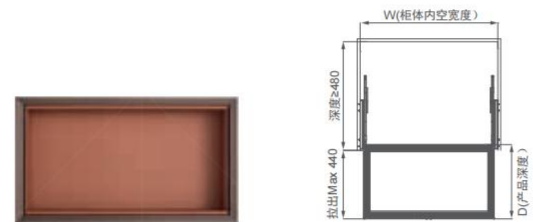

Item No. 型号	Specification (WxDxH) 规格		Applicative inner width 适用柜内空宽度
波尔多红	香槟金	太郎灰	
6090260	6100260	6110260	564x466x169mm
6090270	6100270	6110270	664x466x169mm
6090280	6100280	6110280	764x466x169mm
6090290	6100290	6110290	864x466x169mm
6090210	6100210	6110210	964x466x169mm

FUNCTION / 功能

Suitable for storing clothes, trousers, towels, etc. With damping guide rail, smooth, smooth and quiet use; Different specifications can be selected according to different cabinets.

适合储存衣服, 裤子, 毛巾等; 搭配阻尼导轨, 使用顺滑, 平稳, 静谧; 可根据不同柜体选配不同规格。

DESIGN / 设计

The assembly of components is perfect and meticulous, the overall structure is stable, easy to install; Bordeaux red with agate red combination, interpretation of different fashion aesthetics.

部件装嵌完美细致, 整体结构稳固, 安装简易; 波尔多红搭配玛瑙红的结合, 演绎不一样的时尚美学。