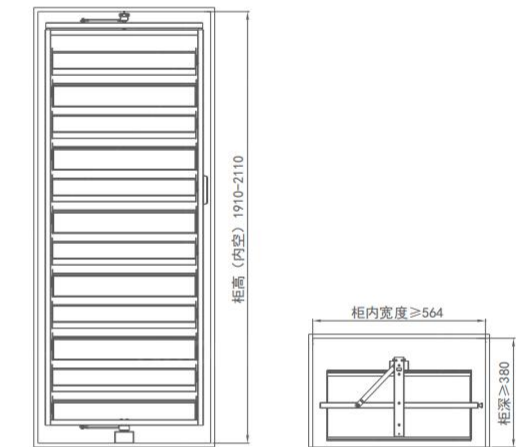

FUNCTION / 功能

Suitable for storing shoes, multi-layer shoe rack structure, large storage capacity. 360° all-round rotation, 18° staggered tilt for panoramic view, space-saving and flexible storage.

适合存放鞋子，多层鞋架结构，存放容量大。
360°全方位旋转，18°错层倾斜尽收眼底，节省
空间灵巧收纳。

DESIGN / 设计

The leather laminate is hand-stitched, highlighting the high-end distinction; the shoe rack laminate is removable and can be easily cleaned with a wash and wipe.

层板皮革纯手工缝制，彰显高端与众不同；
鞋架层板可拆卸，一洗一擦轻松清理。