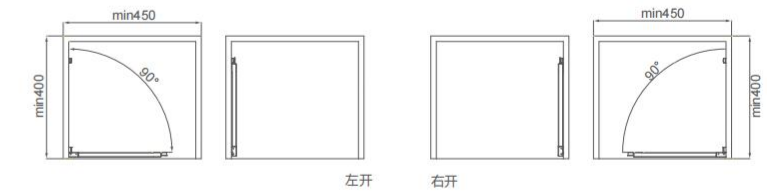

ROTATING MIRROR
门板旋转镜

Item No. 型号	Specification (WxDxH) 规格	Applicative inner width 适用柜内空宽度
波尔多红 香槟金 太郎灰 (定制款)		
6092502 6102502 6112502	19x305x901mm	>400

FUNCTION / 功能

Hidden in the outside of the cabinet, after pulling out can be 90° translation, save closet space.
隐藏于柜外侧，拉出后可90°平移，节省衣柜空间。

DESIGN / 设计

Fluorocarbon Hera red, adaptive ability, can be matched with various styles, shades of different colors of the wardrobe, fashionable and elegant, to show the wardrobe taste.

氟碳波尔多红，适配能力强，可搭配各种款式、深浅不同色调的衣柜，时尚优雅，尽显衣柜品位。

SIMPLE SLIDING MIRROR
简约型门板旋转镜

Item No. 型号	Specification (WxDxH) 规格	Applicative inner width 适用柜内空宽度
波尔多红 香槟金 太郎灰 (定制款)		
6092503 6102503 6112503	18x300x900mm	----