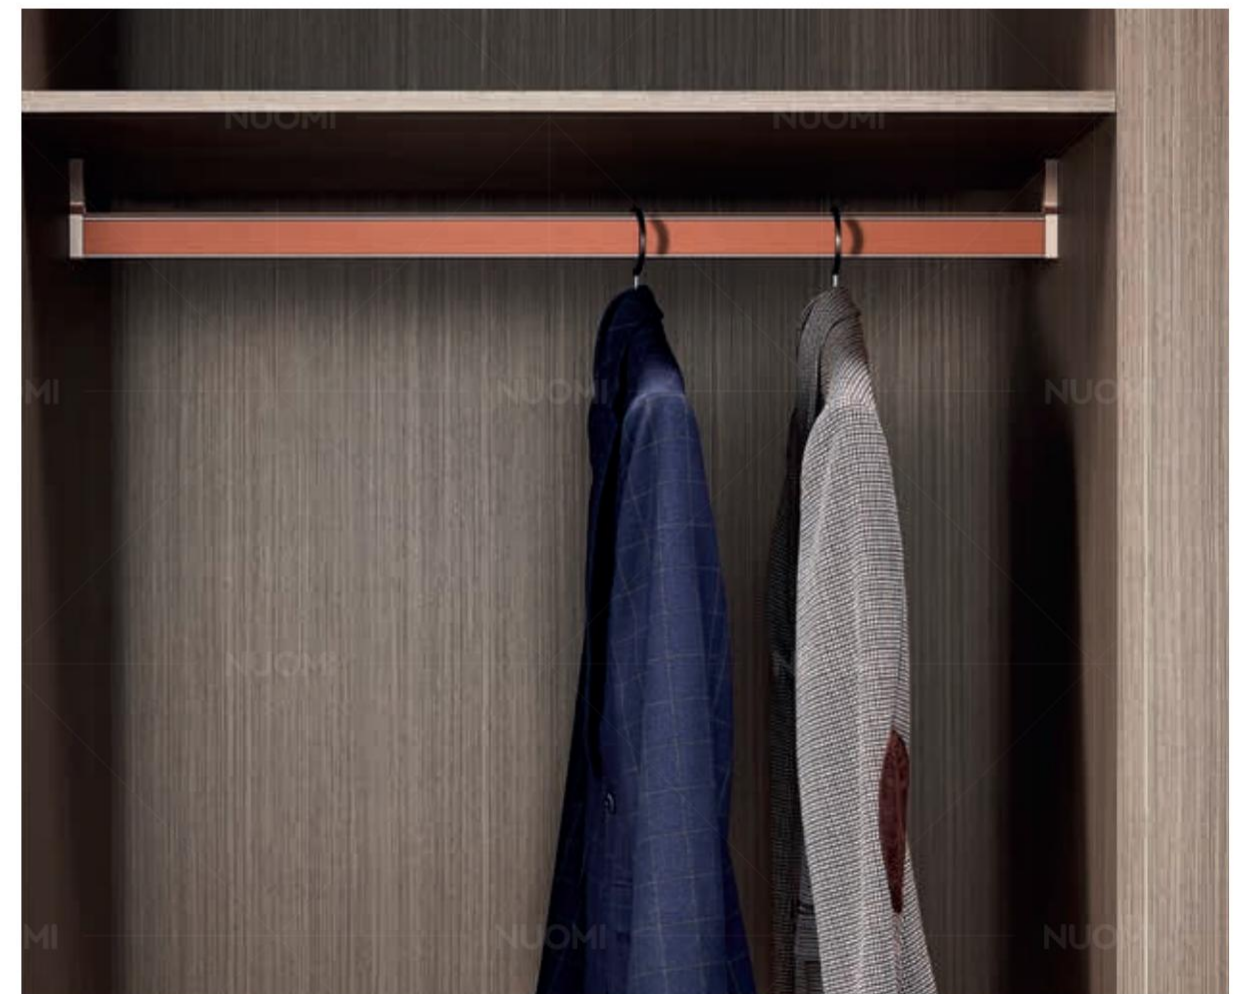

高端皮革挂衣杆

经典配色给衣橱增添一分整洁和一分时尚，怎么搭都好看。