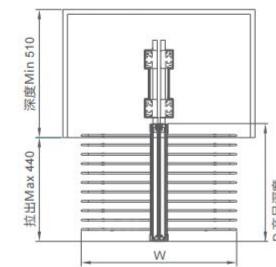

TOP-INSTALL WIRE TROUSERS RACK
阻尼顶装双排西裤架

Item No. 型号	Specification (WxDxH) 规格	Applicative inner width 适用柜内空宽度
6051100	610x468x135mm	----

FUNCTION / 功能

Double row trousers rack, suitable for storing trousers, large capacity; With damping guide rail, use smooth, stable, quiet.

双排西裤架, 适合储存裤子, 容量大; 搭配阻尼导轨, 使用顺滑, 平稳, 静谧。

DESIGN / 设计

顶装双导轨结构, 部件装嵌完美细致, 整体结构稳固, 安装简易; 喷涂氟碳紫金, 适配能力强, 可搭配各种款式、深浅不同色调的衣柜, 时尚优雅, 尽显衣柜价值品位。

TOP-INSTALL S-SHAPED TROUSERS RACK
阻尼顶装 S 形西裤架

Item No. 型号	Specification (WxDxH) 规格	Applicative inner width 适用柜内空宽度
6051200	335x468x135mm	----