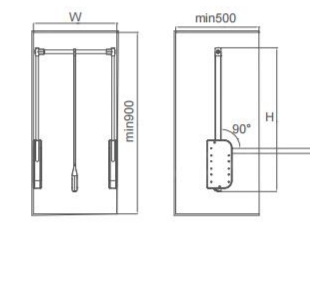

FUNCTION / 功能

Suitable for storing tops, coats, evening dresses, etc. The function design of fluctuation, make full use of chest height space, easy access.

适合储存上衣, 外套、晚礼服等; 上下升降的功能设计, 充分利用衣柜高处空间, 存取方便。

DESIGN / 设计

Perfect and meticulous installation of components, stable overall structure, easy installation; Fluorocarbon coating purple gold, strong adaptability, can match all kinds of styles, shades of different colors of the wardrobe, fashion and elegant, do show the wardrobe value grade.

部件装嵌完美细致, 整体结构稳固, 安装简易; 氟碳紫金, 适配能力强, 可搭配各种款式、深浅不同色调的衣柜, 时尚优雅, 尽显衣柜价值品位。