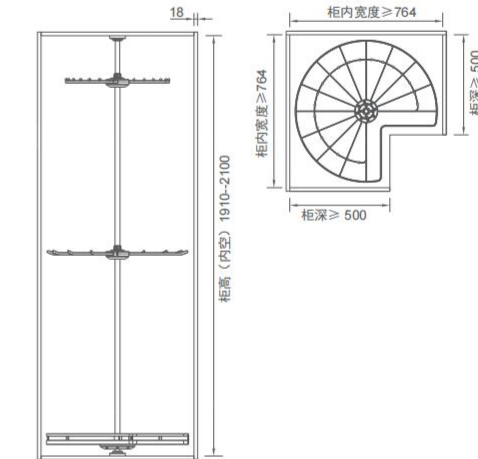

FUNCTION / 功能

Suitable for multi-functional storage of all kinds of clothing, such as towel, clothes, scarf socks, pants, handbag, etc., installed in the corner wardrobe, maximize the use of corner closet space.

适合多功能存放各类衣物, 如毛巾、衣服、围巾袜子、裤子、手提袋等, 安装在转角衣柜处, 最大限度利用衣柜转角空间。

DESIGN / 设计

Each layer can be rotated 360° independently to facilitate access to clothing; The assembly of components is perfect and meticulous, the overall structure is stable, easy to install.

每一层可 360° 独立旋转设计, 方便存取衣物; 部件装嵌完美细致, 整体结构稳固, 安装简易。