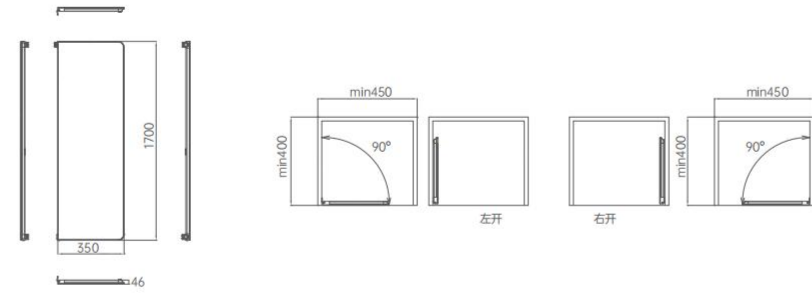

ROTATING MIRROR
智能全身推拉旋转镜

Item No. 型号	Specification (WxDxH) 规格	Applicative inner width 适用柜内空宽度
6182501	46x350x1700mm	450mm

FUNCTION / 功能

Hidden in the outside of the cabinet, after pulling out can be 90° translation, save closet space.