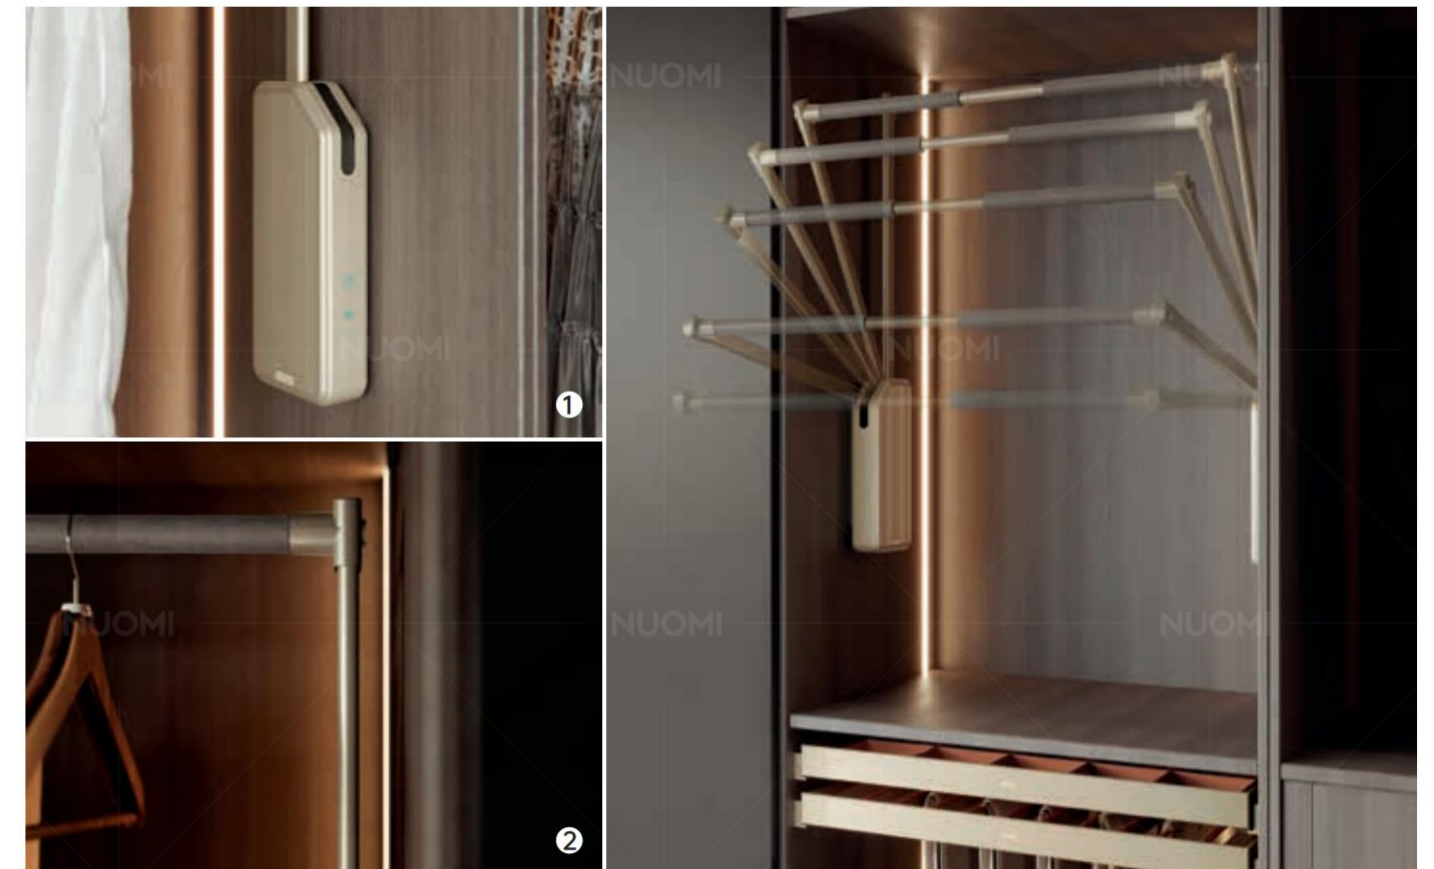

① 严选碳钢

严选碳钢材质外框，加厚加强支撑杆，强度高更耐用。

② 静电吸附喷涂工艺

光滑细腻高质感，同时增加钢材抗腐、防褪色的耐候性能。

③ 直流电机

专利级小机芯大功率，直流电机，10万次无故障运行，低噪运作不打扰。

④ 遥控 + 触控按键

无线遥控 + 触控按键，双重控制方式随心掌控，一键响应上升 / 下降 / 暂停，充分利用柜体空间；升降角度随心控制，任意启停，88°衣物防挂。

⑤ 高负重设计

平稳升降强力承重 15kg，轻松满足大件衣物挂衣配置需求。

⑥ 可调节伸缩杆

可调节长度，满足 800-1000mm 柜体使用场景。