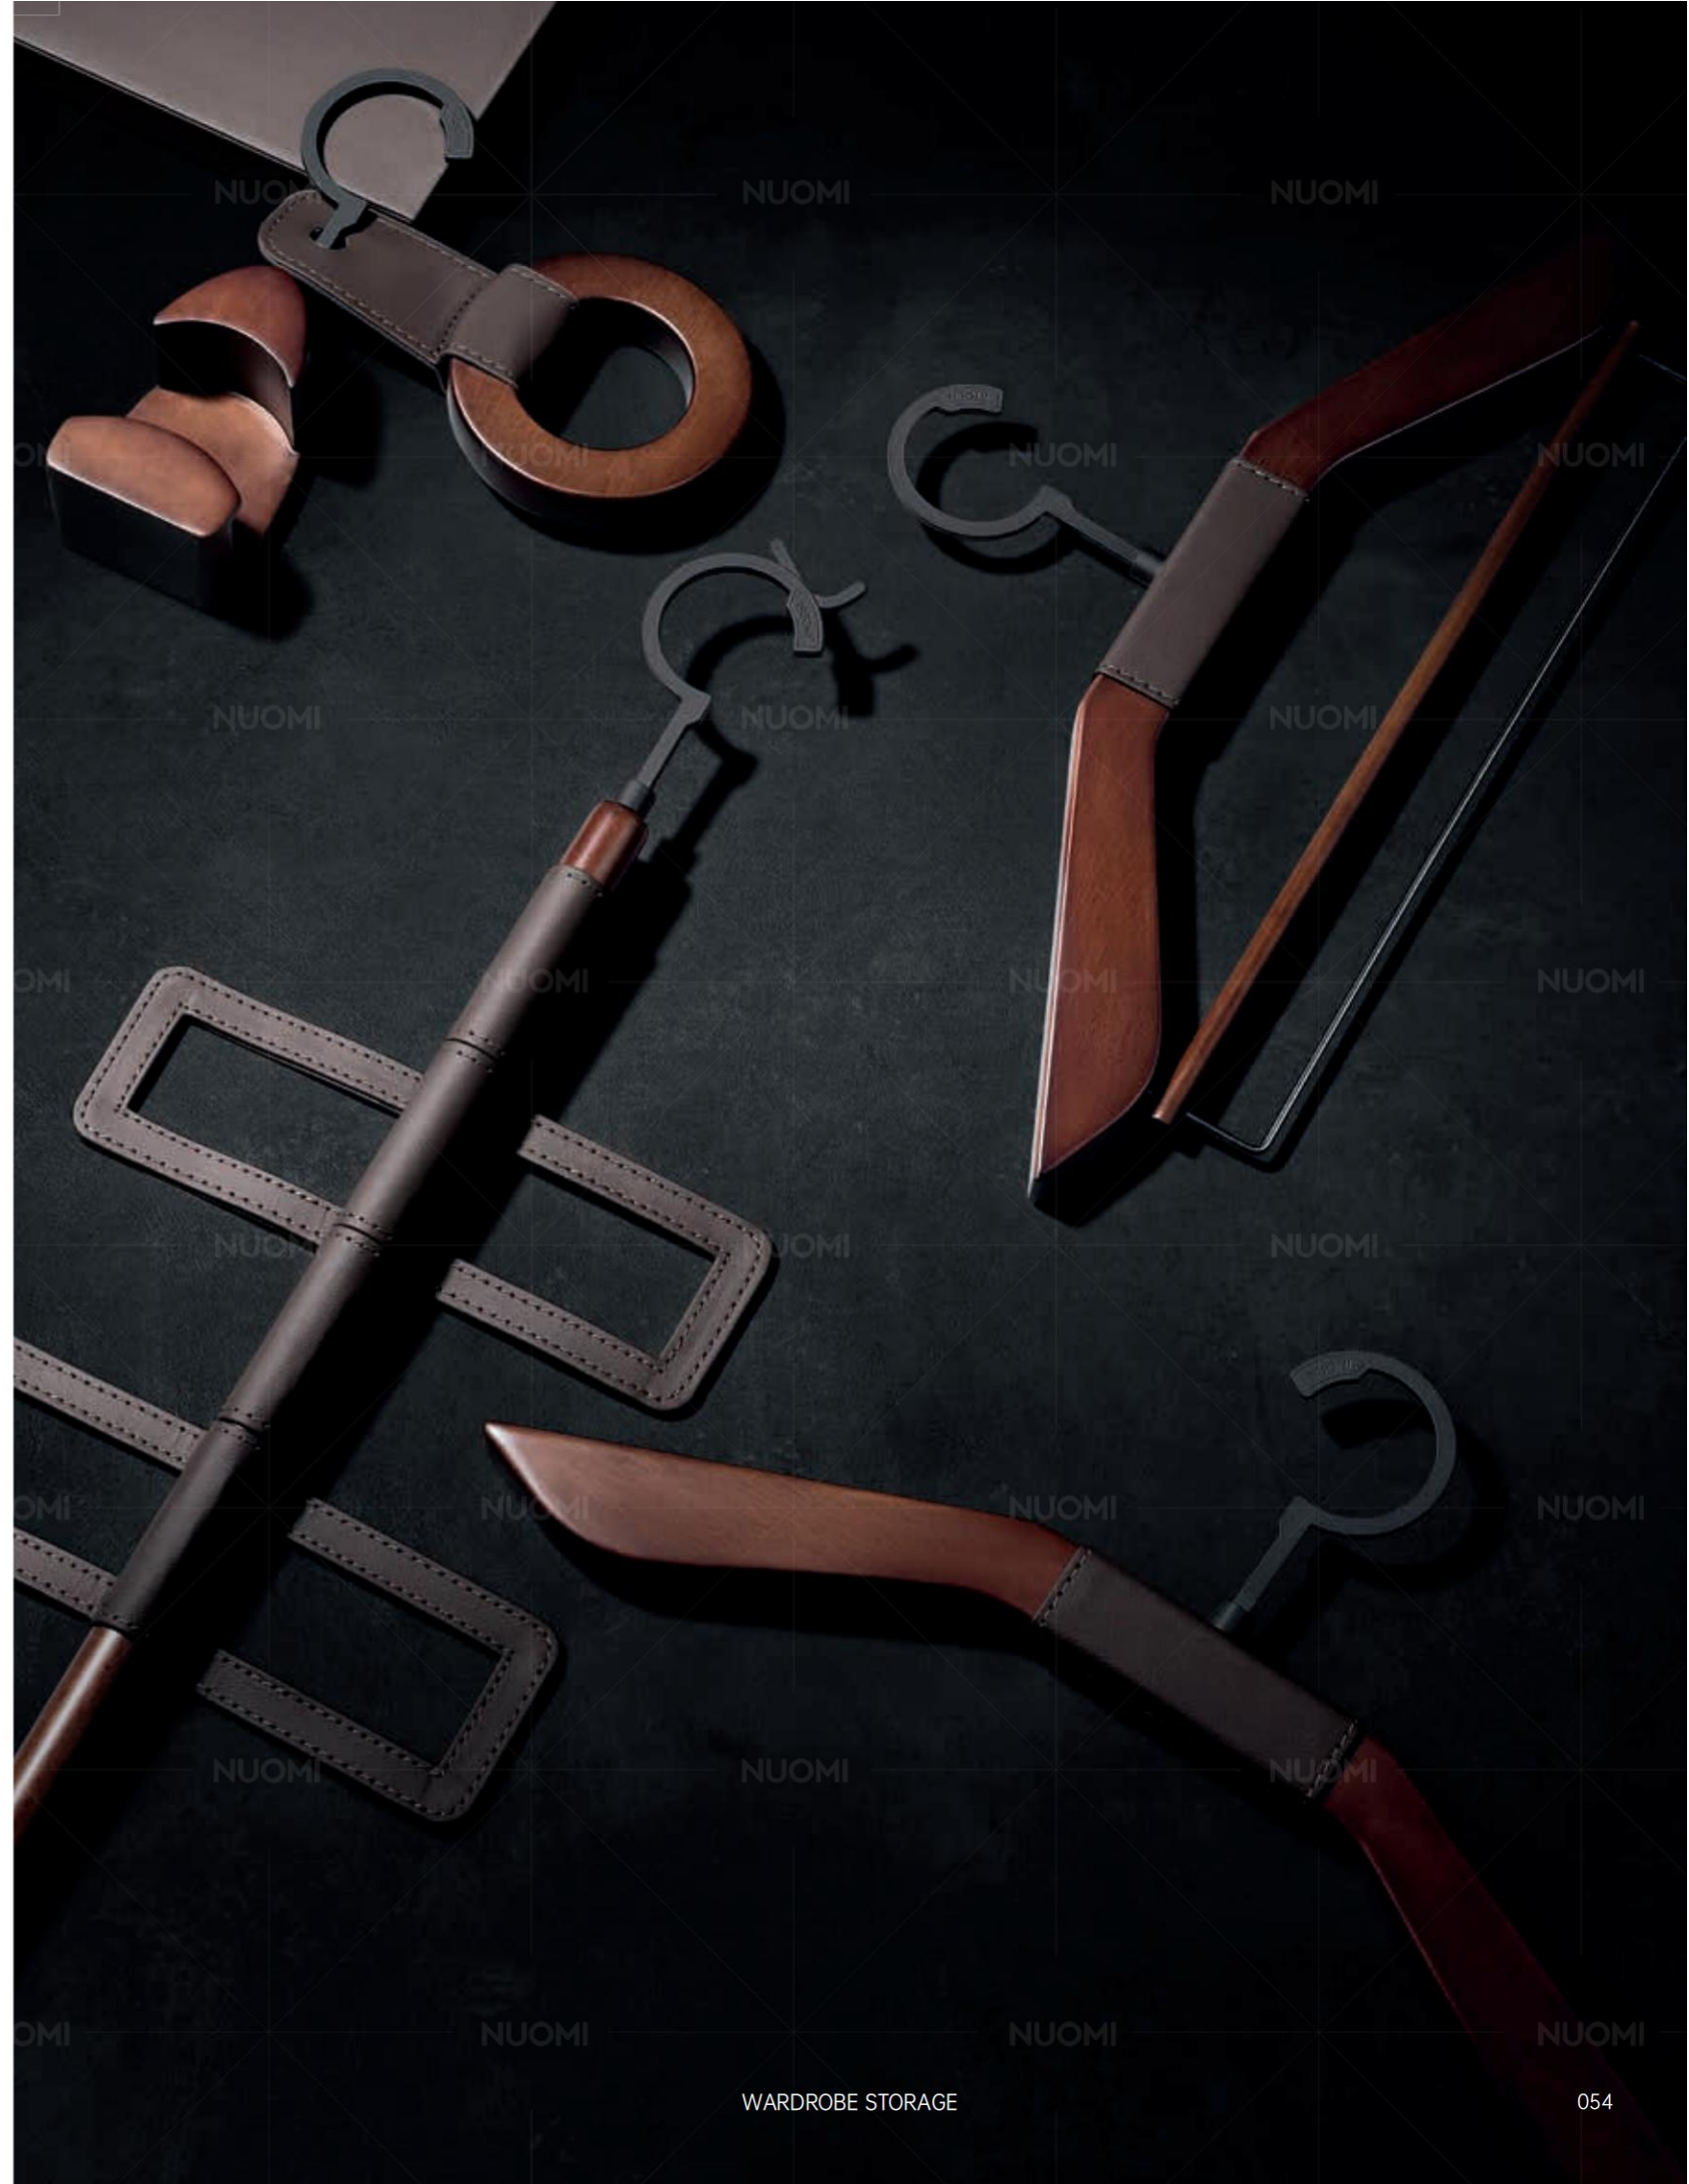

衣裤架套装

Connotative but not ostentatious, every detail demonstrates high-quality life. The unique charm and beauty convey all the beauty to you who love life.

有内涵而不张扬，每个细节都在彰显高品质的生活。韵味与美感独具，将所有美好传达给热爱生活的你。