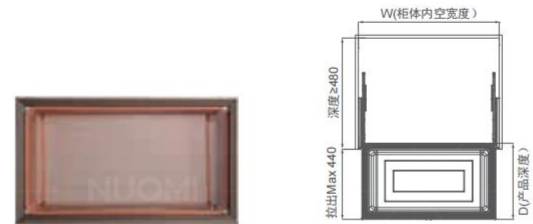

Item No. 型号	Specification (WxDxH) 规格		Applicative inner width 适用柜内空宽度
波尔多红	香槟金	太郎灰	
6090160	6100160	6110160	564x466x184mm
6090170	6100170	6110170	664x466x184mm
6090180	6100180	6110180	764x466x184mm
6090190	6100190	6110190	864x466x184mm
6090110	6100110	6110110	964x466x184mm

FUNCTION / 功能

Suitable for storing clothes, trousers, towels, etc. With damping guide rail, smooth, smooth and quiet use; Different specifications can be selected according to different cabinets.

适合储存衣服, 裤子, 毛巾等; 搭配阻尼导轨, 使用顺滑, 平稳, 静谧; 可根据不同柜体选配不同规格。

DESIGN / 设计

部件装嵌完美细致, 整体结构稳固, 安装简易; 波尔多红搭配玛瑙红密网篮, 质感雅致而时尚, 使衣柜透出一份优雅的气质。