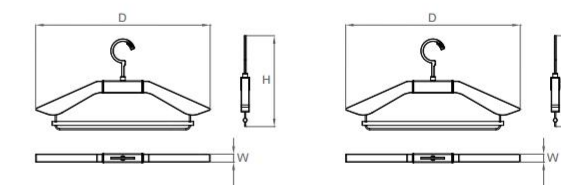

LEATHER CASE
赫拉衣裤架套装 C

Item No. 型号	Specification (WxDxH) 规格
6184900	衣架 x7+ 裤架 x3

FUNCTION / 功能

Suitable for hanging trousers, towels, etc., easy to pick up and put, so that the wardrobe neat and orderly.

适合悬挂裤装、毛巾等, 便于取放, 让衣柜整洁有序。

DESIGN / 设计

Use solid wood to pledge, the surface is exquisite and smooth, can match the wardrobe of all sorts of design, depth different tonal, vogue is elegant, show wardrobe grade to the utmost.

采用实木材质搭配梵戴棕皮革, 表面细腻光滑, 可搭配各种款式、深浅不同色调的衣柜, 时尚优雅, 尽显衣柜品位。

SOFT-CLOSE LIFTABLE HANGER
摇表器密码抽

Item No. 型号	Specification (WxDxH) 规格	Applicative inner width 适用柜内空宽度
6185390	860x180x450mm	864mm
6185310	960x180x450mm	964mm