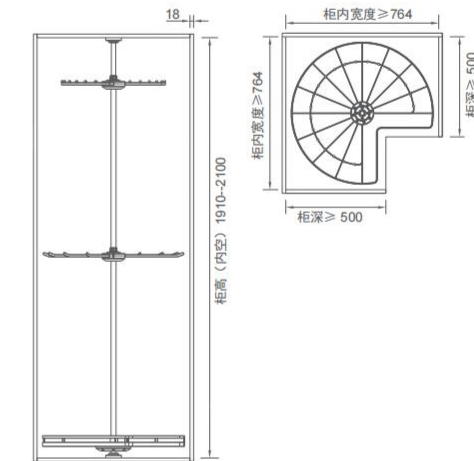

FUNCTION / 功能

Suitable for multi-functional storage of all kinds of clothing, such as towel, clothes, scarf socks, pants, handbag, etc., installed in the corner wardrobe, maximize the use of corner closet space.

适合多功能存放各类衣物，如毛巾、衣服、围巾袜子、裤子、手提袋等，安装在转角衣柜处，最大限度利用衣柜转角空间。

DESIGN / 设计

Each layer can be rotated 360° independently to facilitate access to clothing; The assembly of components is perfect and meticulous, the overall structure is stable, easy to install.

每一层可360°独立旋转设计，方便存取衣物；部件装配完美细致，整体结构稳固，安装简易。