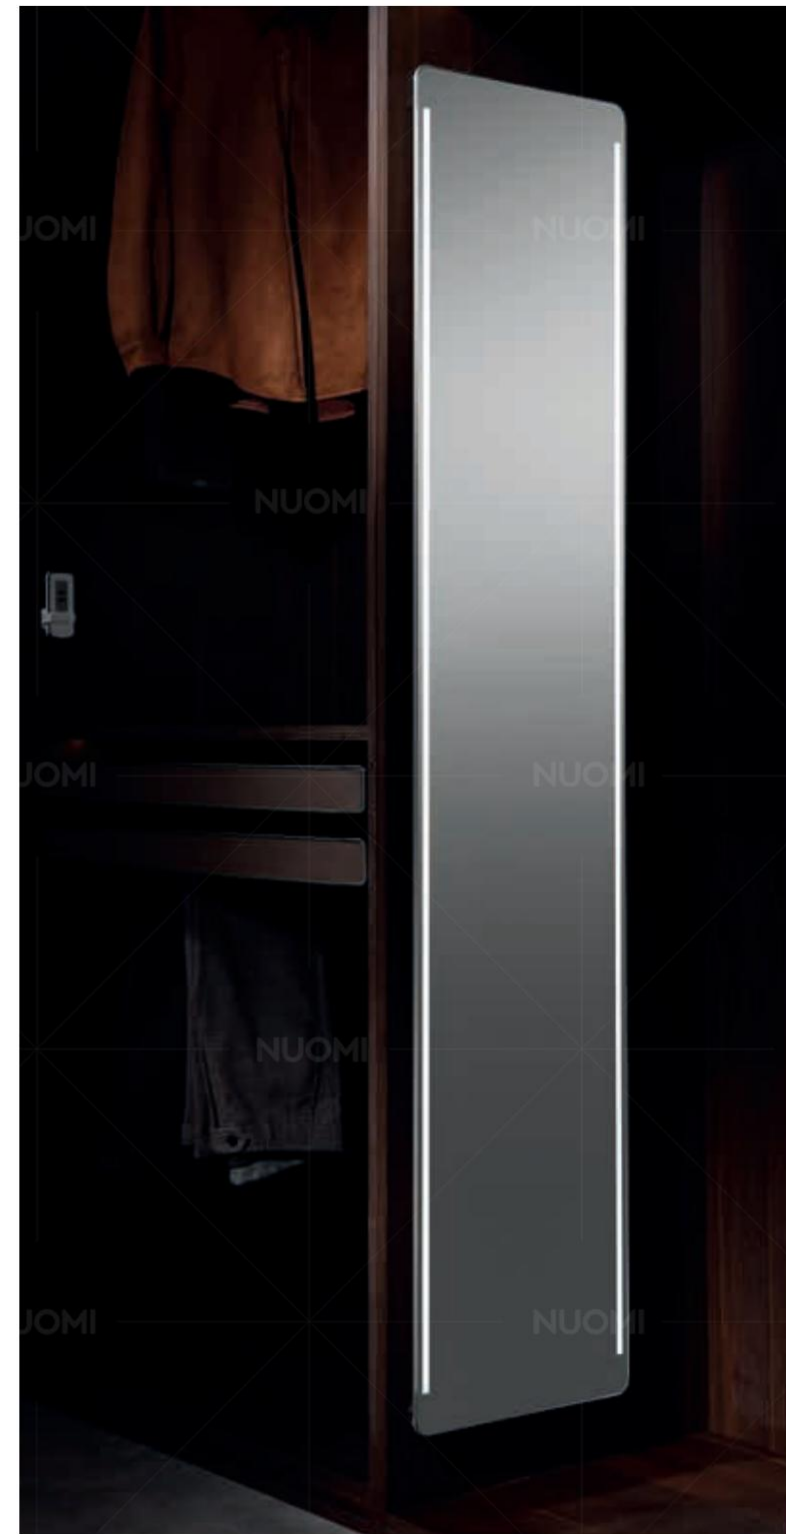

360° 旋转多层鞋架

布局以实用性为主，既呈现出视觉平衡感，又增加了空间的饱满度。

ROTATABLE MULTI-LAYER SHOES RACK

The ergonomic handle design is carefully considered to create a comfortable handshake.

人机工学拟态拉手设计, 精心考量铸造舒适握手感。

PUSH-PULL ROTATING MIRROR / P.063