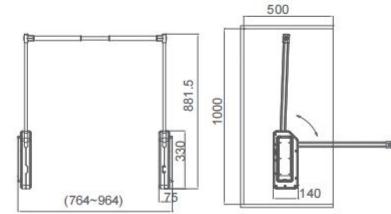

FUNCTION / 功能

Suitable for storage jacket, coat, evening dress, etc. Hover in any direction from 0-88°, convenient and easy to pick up items. The width is adjustable, suitable for 800-1200mm cabinets, and the maximum load-bearing capacity is 15kg.

适合储存上衣、外套、晚礼服等；
0-88°多方位任意悬停，便捷轻松取物。宽度可调，
适用 800-1200mm 柜体，最大承重 15kg。

DESIGN / 设计

一键升降设计，充分利用衣柜顶端空间；
横杆全皮包围设计，气质优雅；部件装嵌完美细致，
整体结构稳固，安装简易。