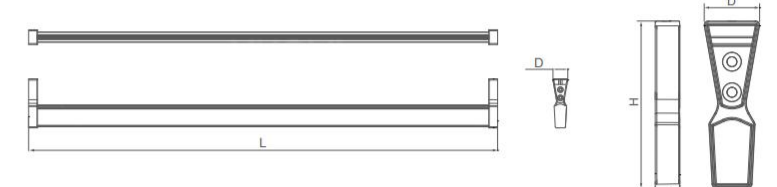

FUNCTION / 功能

Suitable for hanging clothes. Equipped with anti-skid rubber strip, anti-skid noise reduction. Simple design, quick and convenient installation.

适合悬挂各式衣物。搭配防滑胶条，防滑减噪。简装设计，安装快捷方便。

DESIGN / 设计

Agate red leather surface, adaptability, can be matched with various styles, shades of different colors of the wardrobe, fashion elegant, to show the wardrobe taste.

表面玛瑙红皮革，适配能力强，可搭配各种款式、深浅不同色调的衣柜，时尚优雅，尽显衣柜品位。