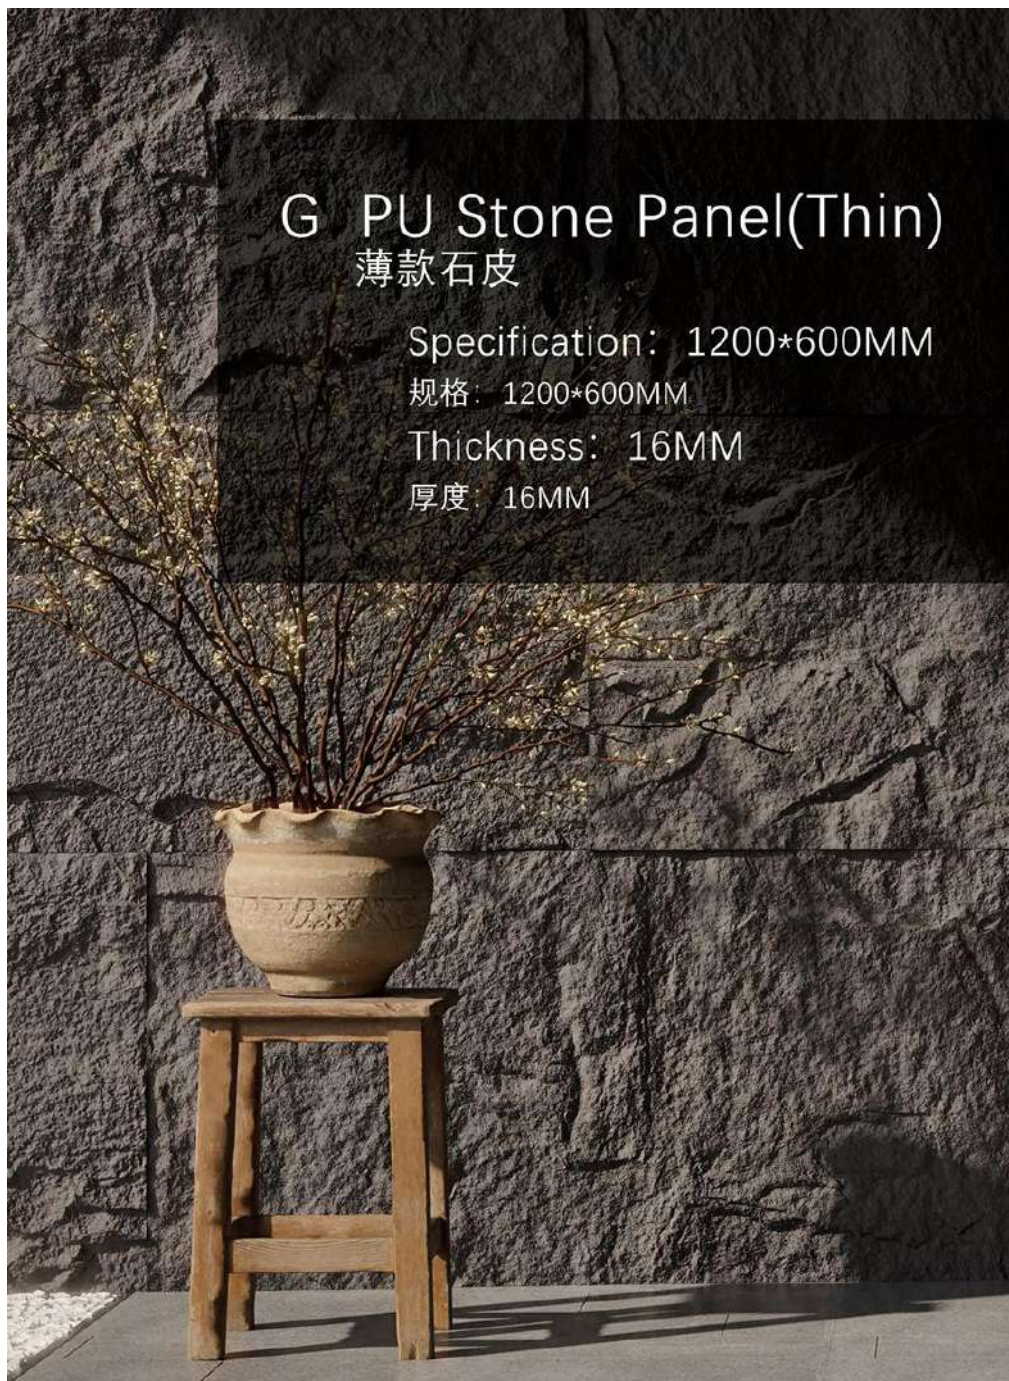

G PU Stone Panel(Thin) 薄款石皮

Specification: 1200*600MM

规格: 1200*600MM

Thickness: 16MM

厚度: 16MM