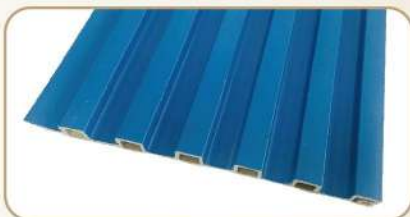

Size: 132*8mm Meter weight: 730g