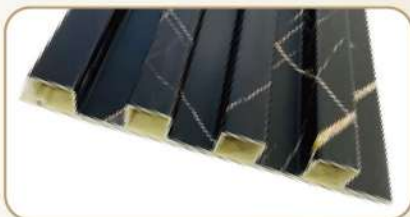

Size: 98\*9mm Meter weight: 600g

Size: 155\*18mm Meter weight: 1620g

Size: 200\*12mm Meter weight: 1050g

Size: 100\*8.5mm Meter weight: 600g

Size: 157\*16mm Meter weight: 750g

Size: 171\*20mm Meter weight: 1000g