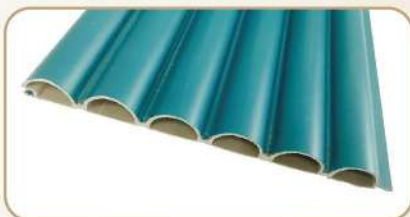

Size: 153*14mm Meter weight: 1000g