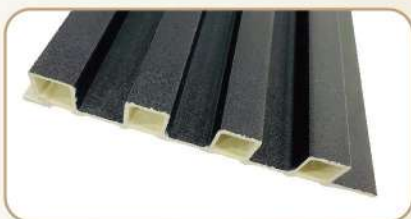

Size: 160*23mm Meter weight: 1050g